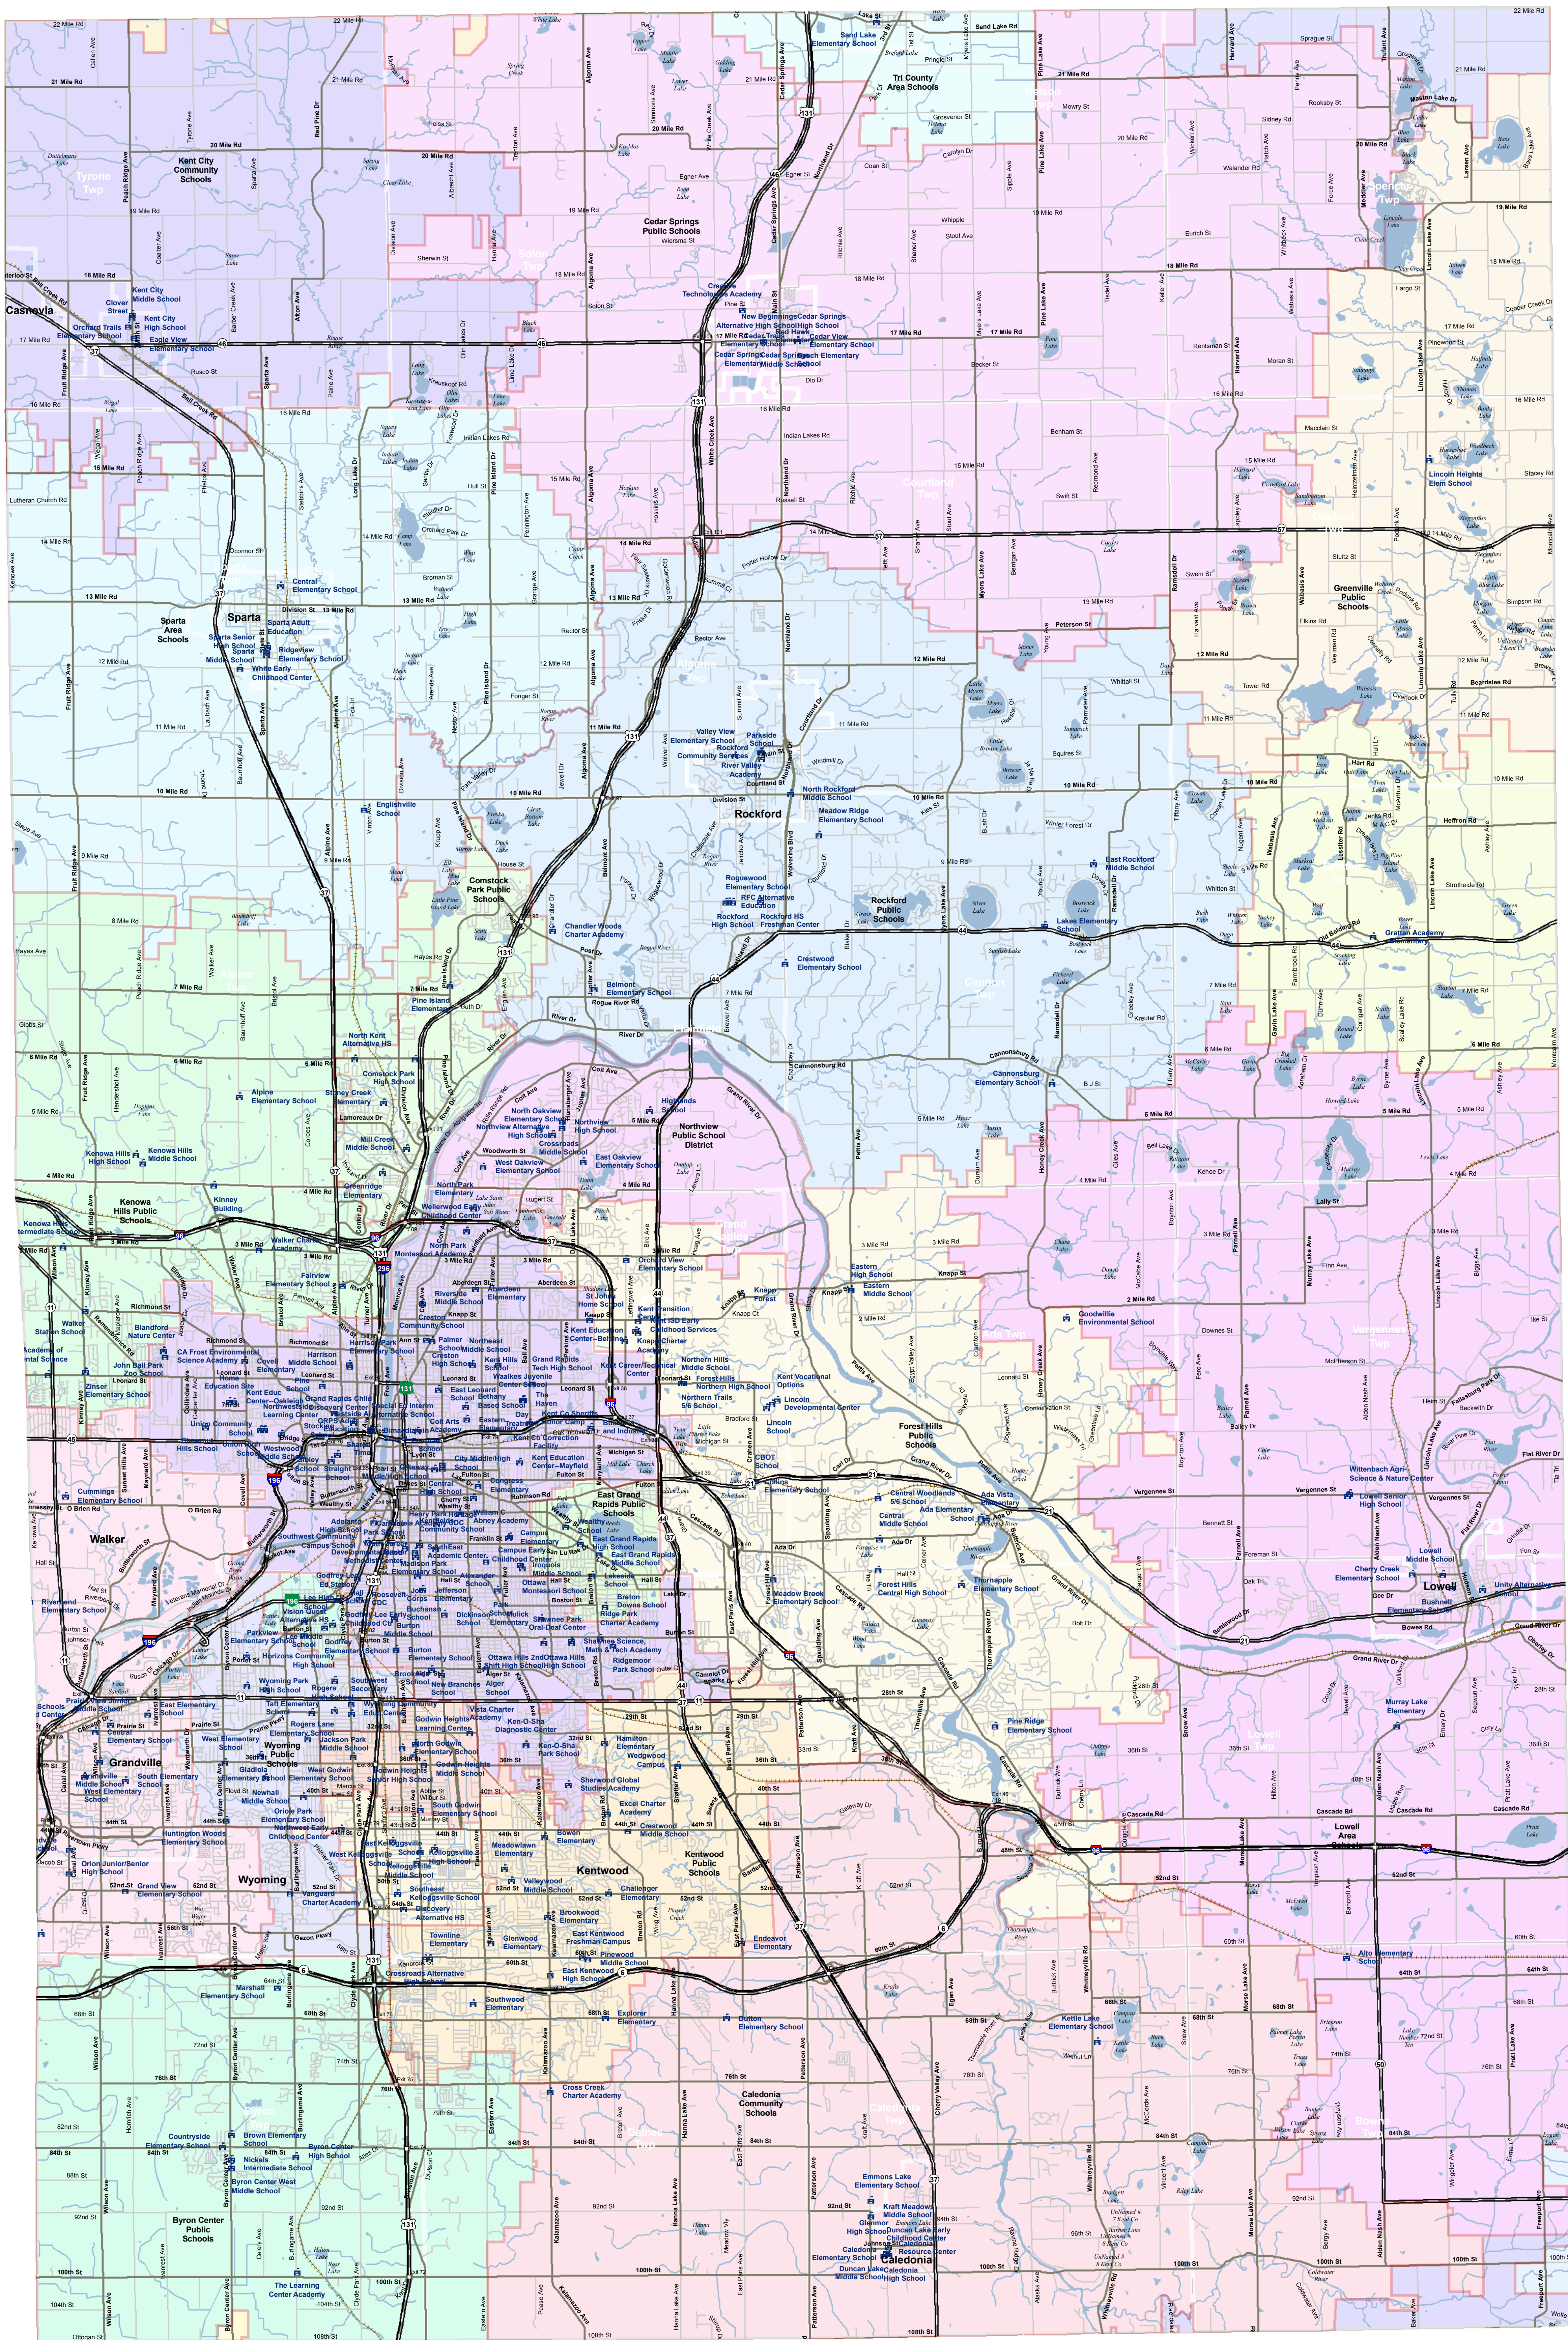

KENT COUNTY

- SCHOOL
- SCHOOL DISTRICT BOUNDARY
- CITY / VILLAGE
- COUNTY BOUNDARY
- WATER FEATURE
- ROAD SYSTEM
  - HIGHWAY
  - MAJOR ROAD
  - LOCAL ROAD
  - RAILROAD

For more information:
Web: www.michigan.gov/cgi
Phone: 517.373.7910