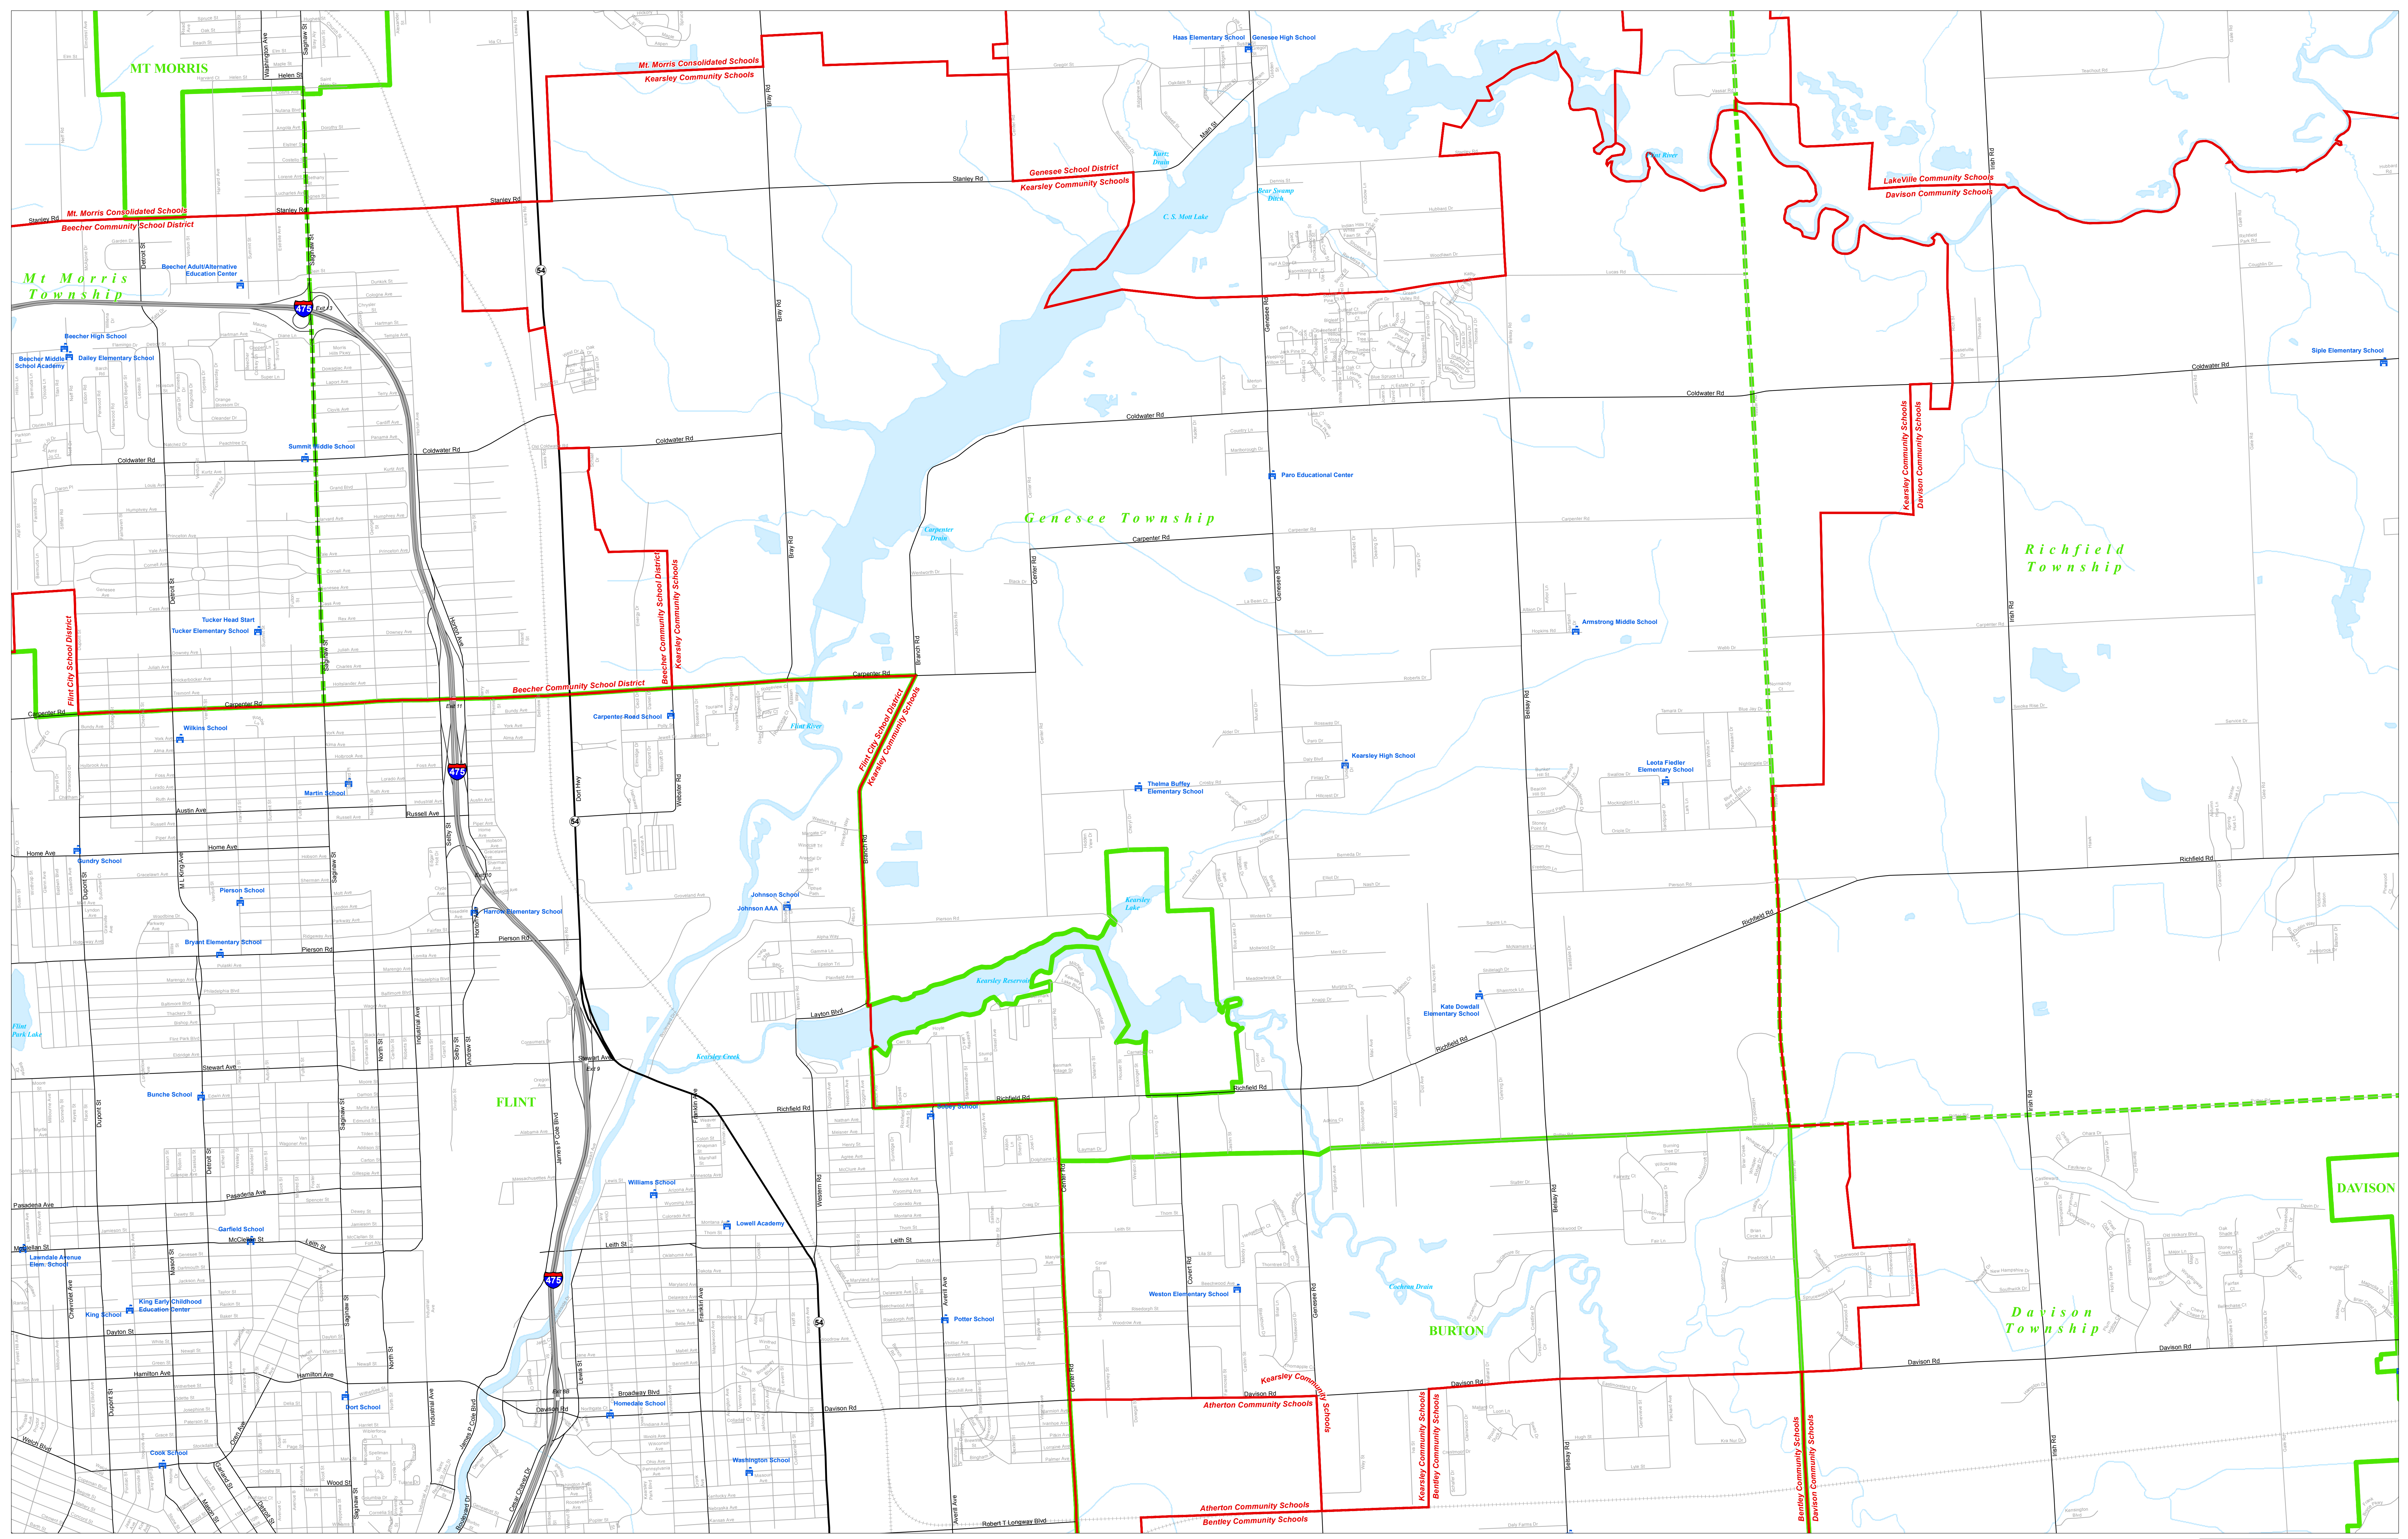

Kearsley Community Schools

Genesee ISD

Legend

- SCHOOL
- SCHOOL DISTRICT
- COUNTY
- CITY
- VILLAGE
- TOWNSHIP
- FREEWAY
- HIGHWAY
- PRIMARY ROAD
- LOCAL ROAD
- RAILROAD
- LAKE or POND
- RIVER, STREAM, or DRAIN