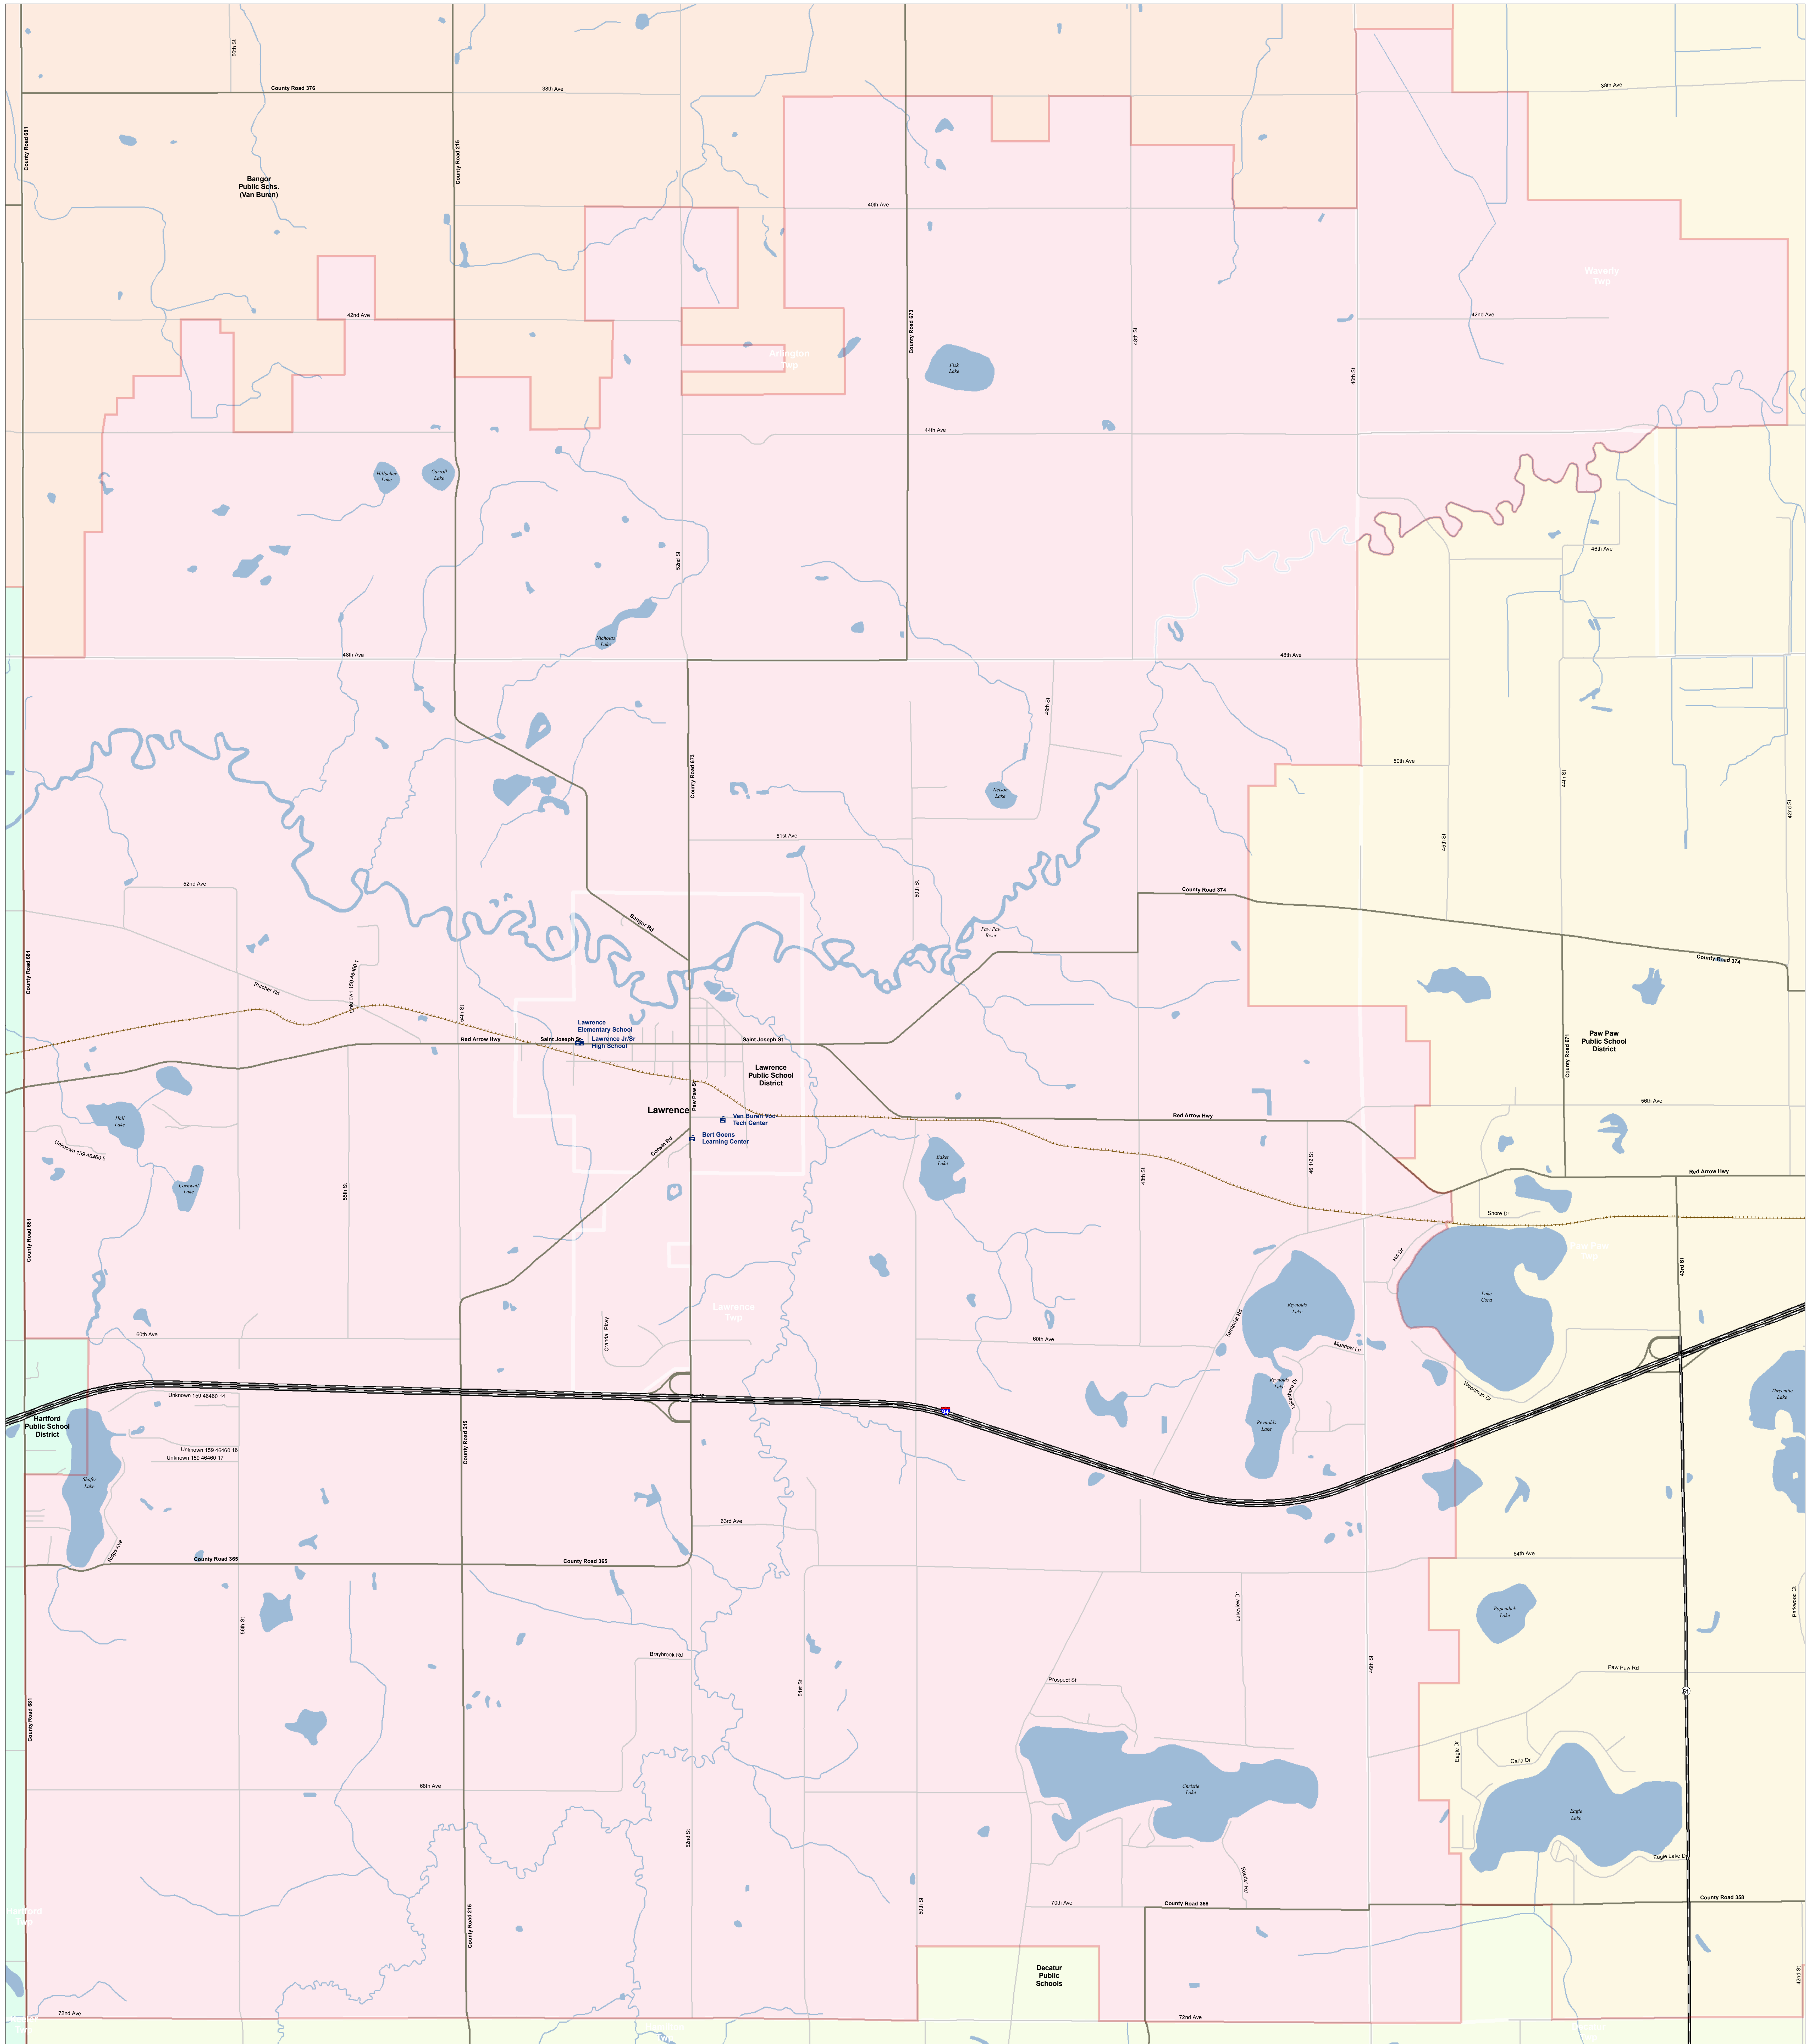

Lawrence Public School District

Van Buren ISD

- SCHOOL
- SCHOOL DISTRICT BOUNDARY
- CITY / VILLAGE
- COUNTY BOUNDARY
- WATER FEATURE
- HIGHWAY
- MAJOR ROAD
- LOCAL ROAD
- RAILROAD

For more information:
Web: www.michigan.gov/cgi
Phone: 517.373.7910