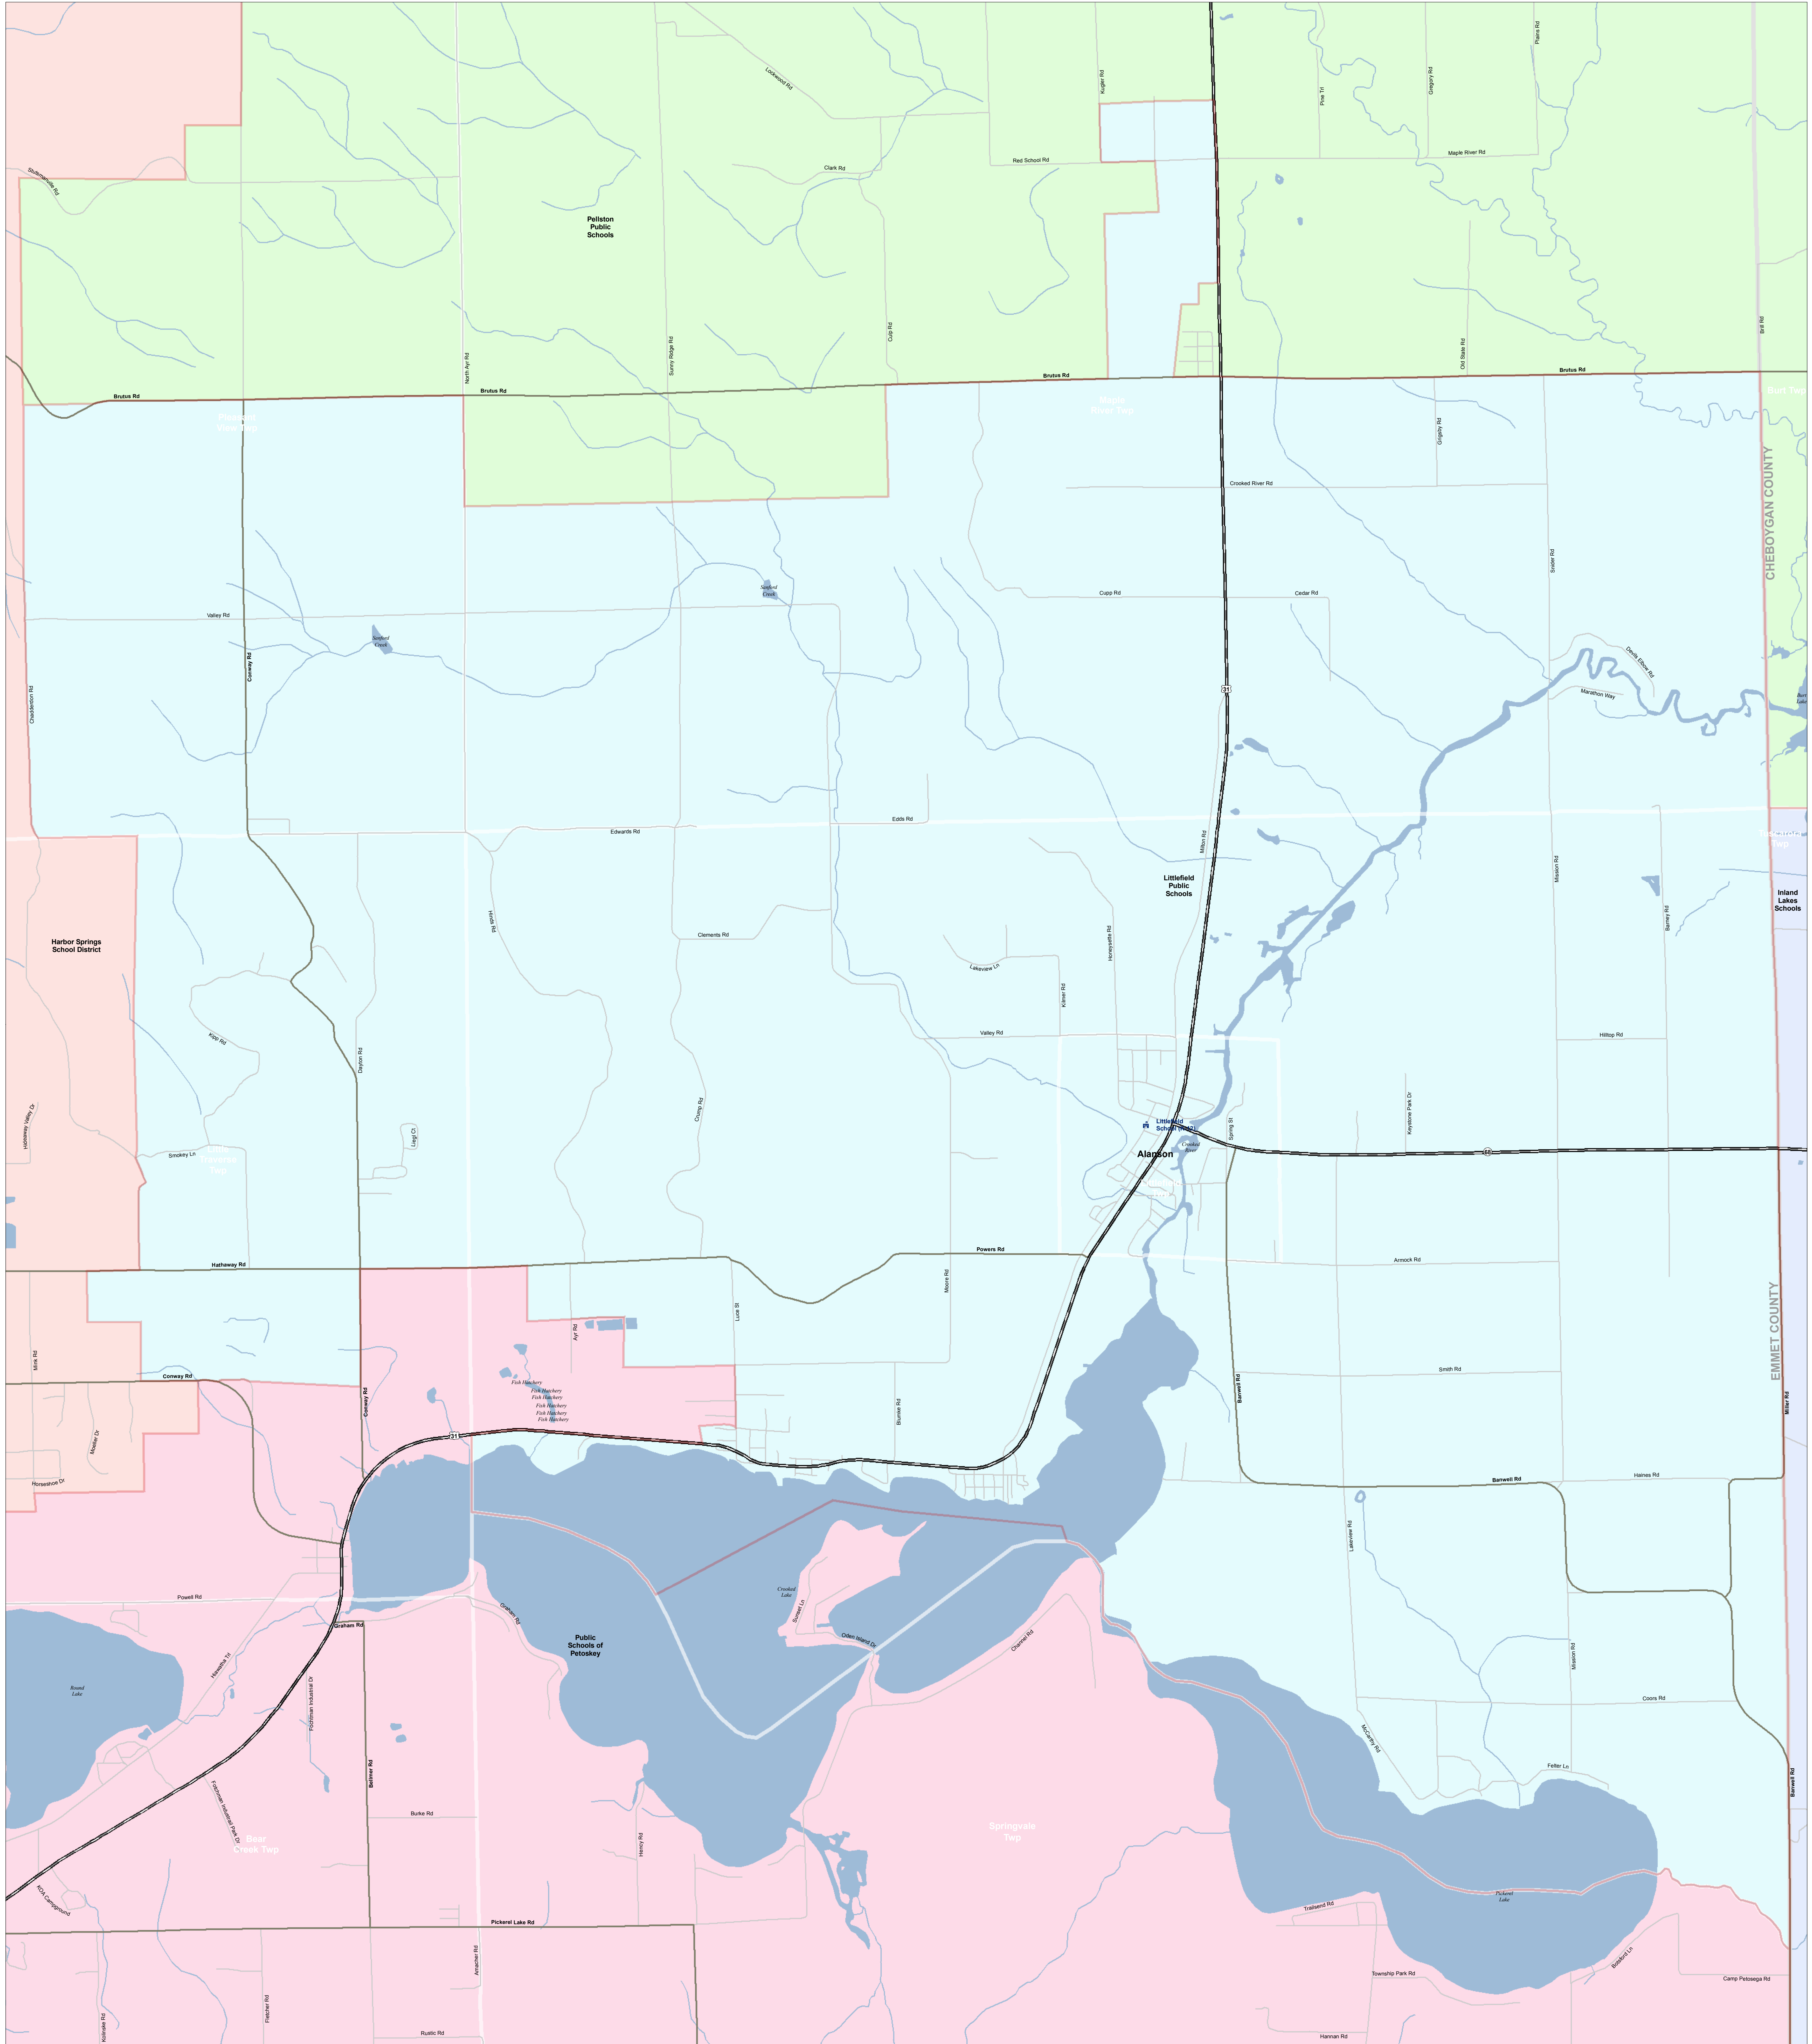

Littlefield Public Schools

Charlevoix-Emmet ISD

- SCHOOL
- SCHOOL DISTRICT BOUNDARY
- CITY / VILLAGE
- COUNTY BOUNDARY
- WATER FEATURE
- **Road System**
- HIGHWAY
- MAJOR ROAD
- LOCAL ROAD
- RAILROAD