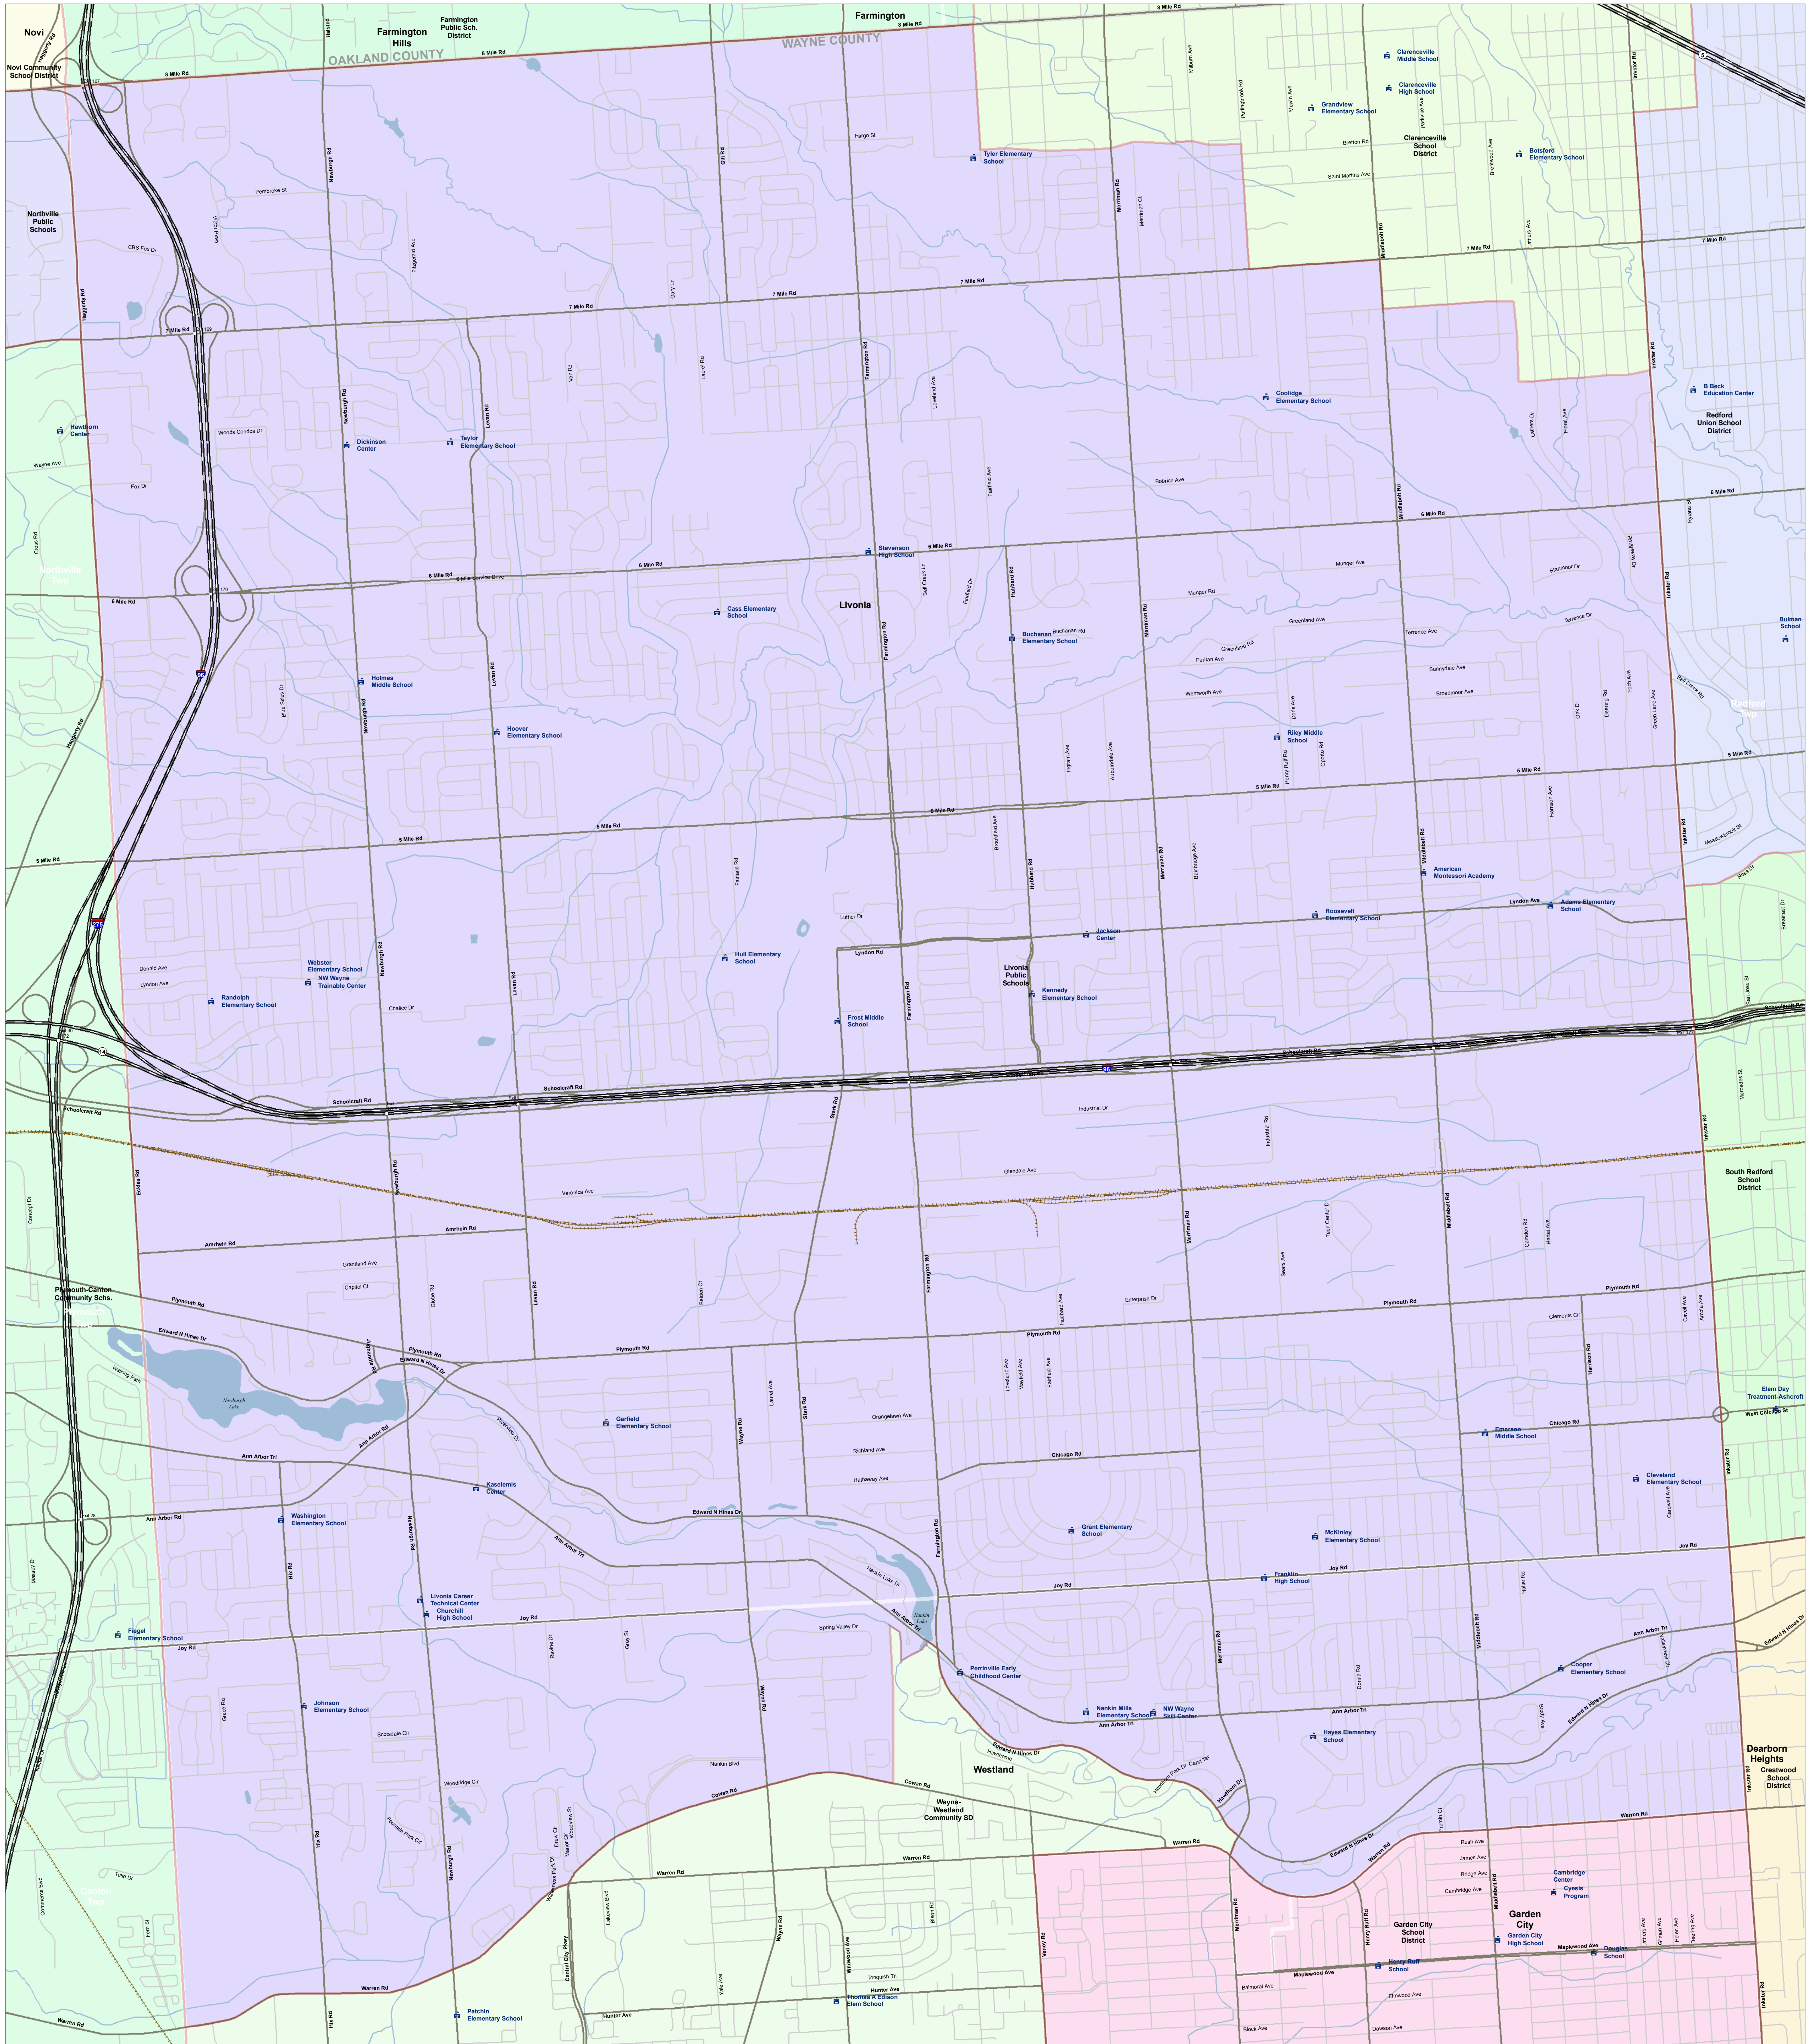

Livonia Public Schools

Wayne RESA

- SCHOOL
- SCHOOL DISTRICT BOUNDARY
- CITY / VILLAGE
- COUNTY BOUNDARY
- WATER FEATURE
- HIGHWAY
- MAJOR ROAD
- LOCAL ROAD
- RAILROAD

For more information:
Web: www.michigan.gov/gi
Phone: 517.373.7910