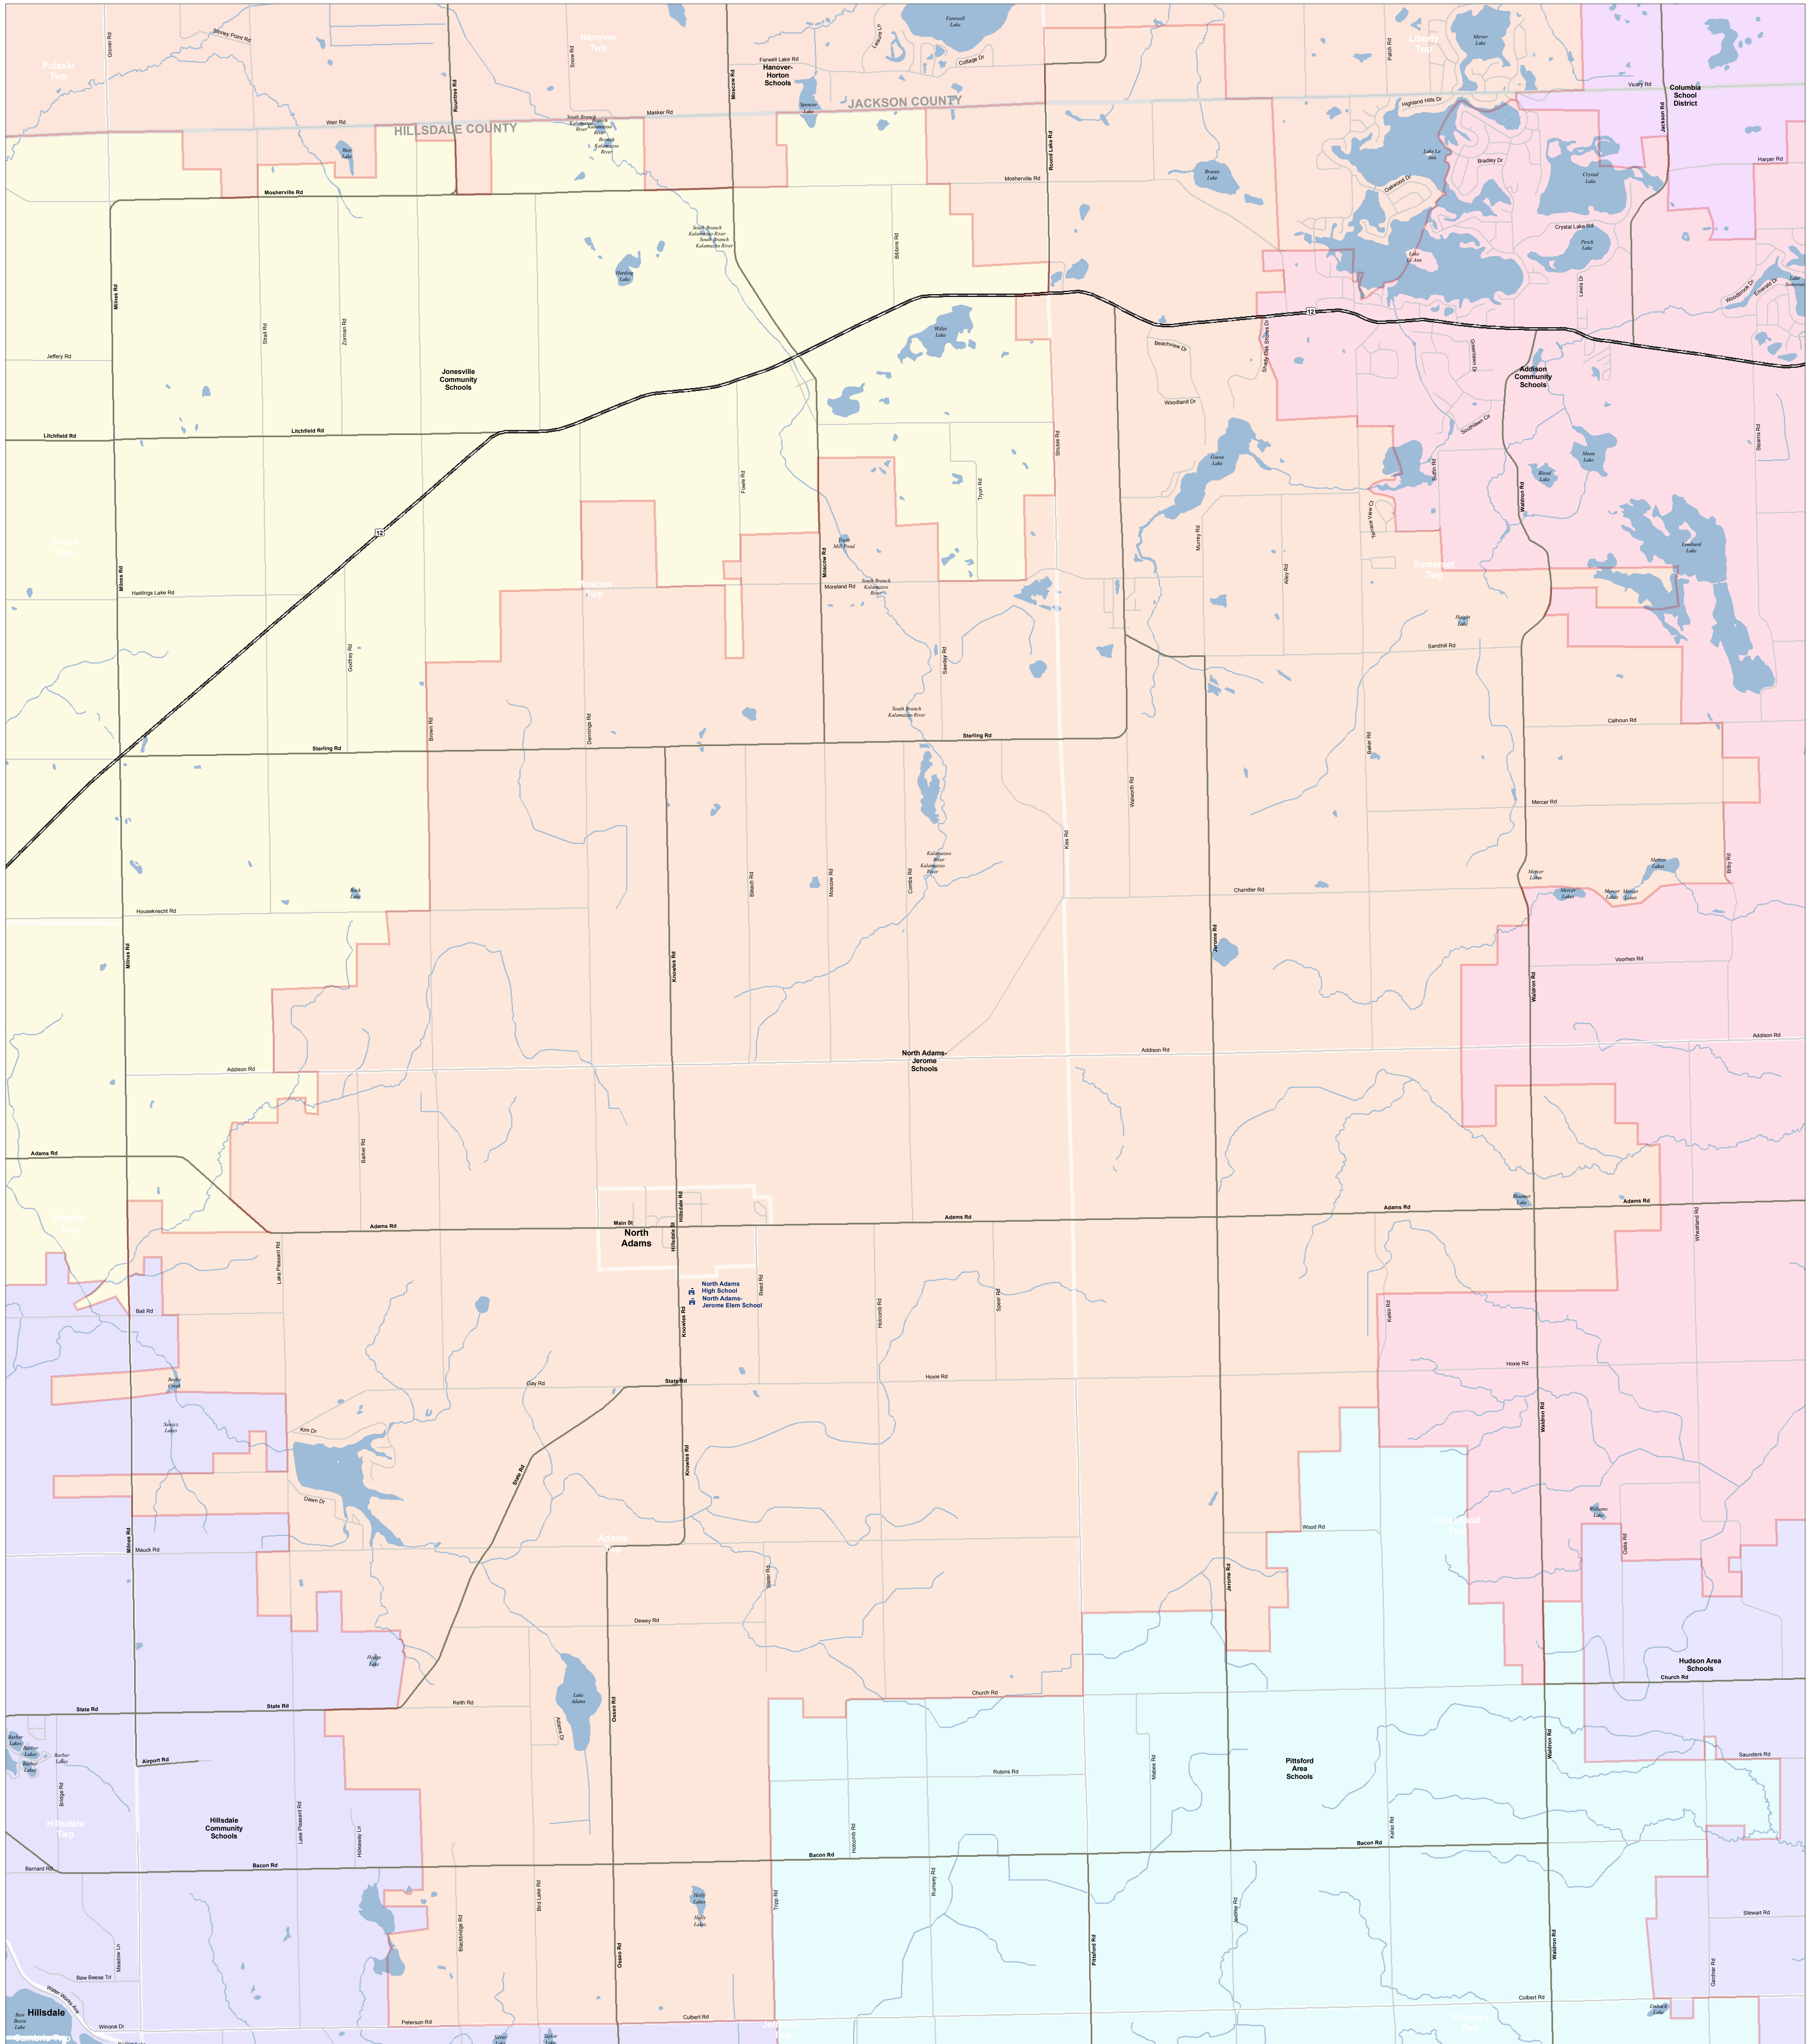

North Adams-Jerome Schools

Hillsdale ISD

- SCHOOL
- SCHOOL DISTRICT BOUNDARY
- CITY / VILLAGE
- COUNTY BOUNDARY
- WATER FEATURE
- HIGHWAY
- MAJOR ROAD
- LOCAL ROAD
- RAILROAD

For more information:
Web: www.michigan.gov/cgi
Phone: 517.373.7910