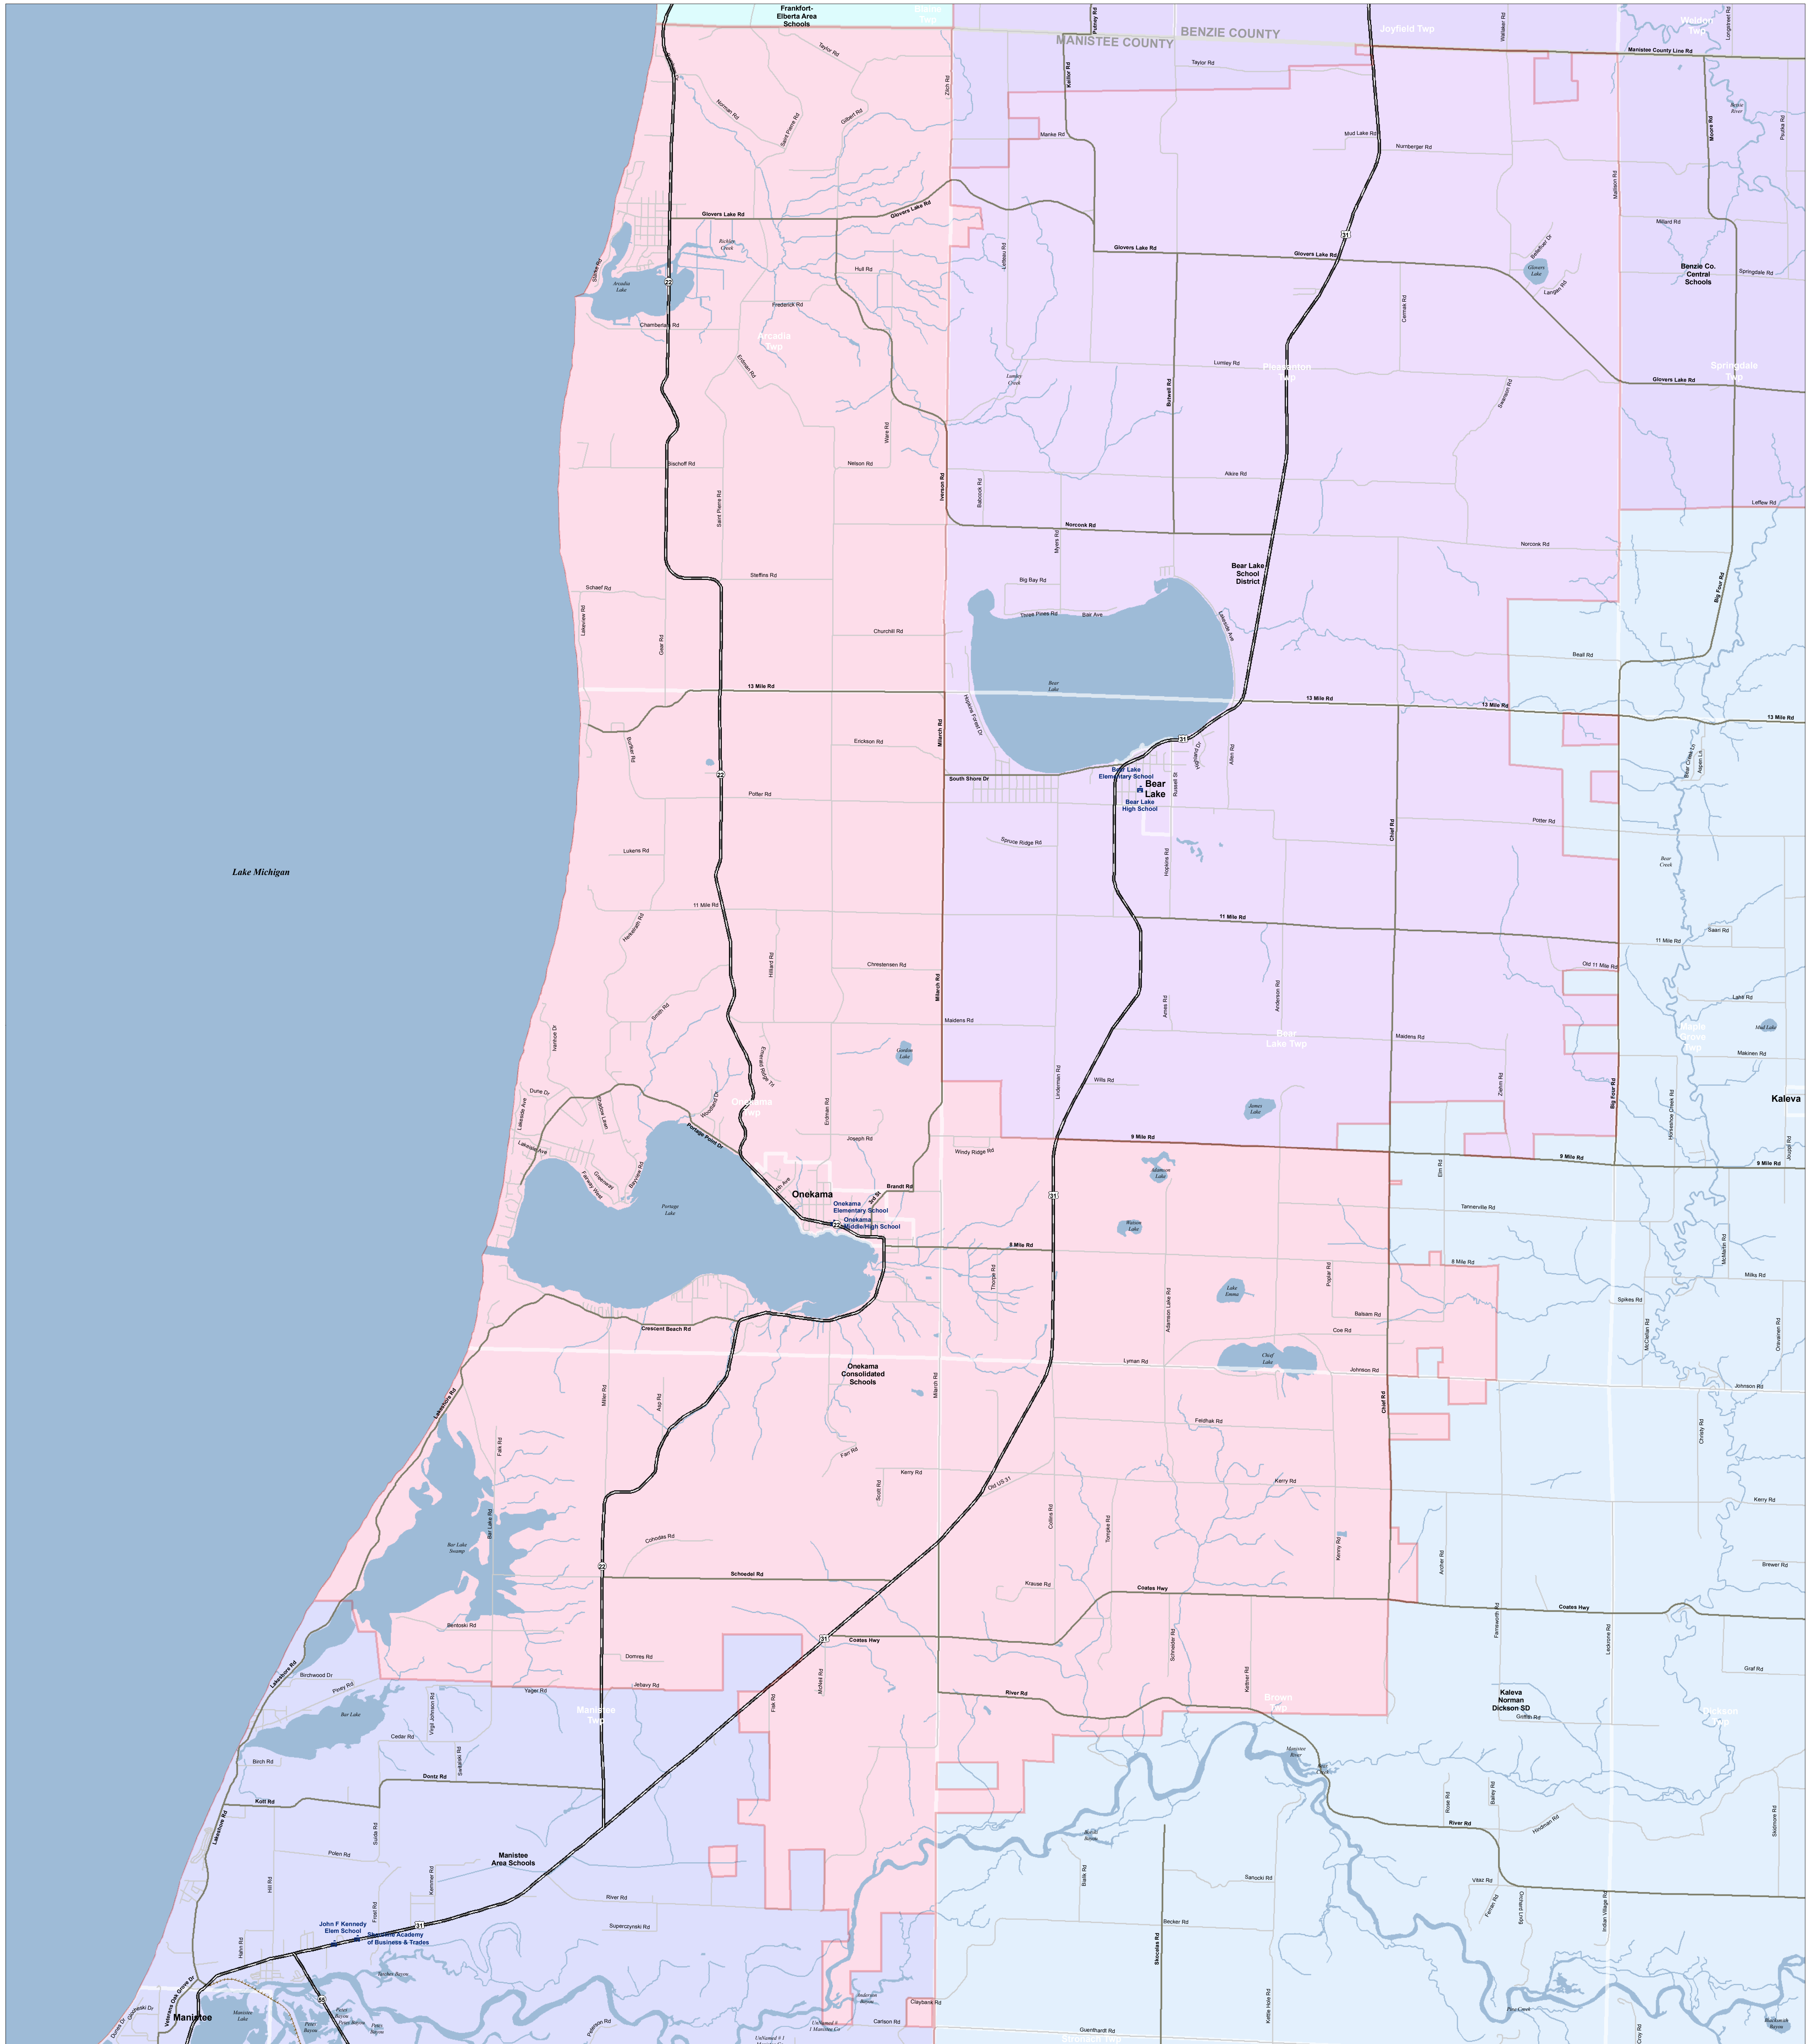

Onekama Consolidated Schools

Manistee ISD

- SCHOOL
- SCHOOL DISTRICT BOUNDARY
- CITY / VILLAGE
- COUNTY BOUNDARY
- WATER FEATURE
- HIGHWAY
- MAJOR ROAD
- LOCAL ROAD
- RAILROAD

For more information:
Web: www.michigan.gov/cgi
Phone: 517.373.7910