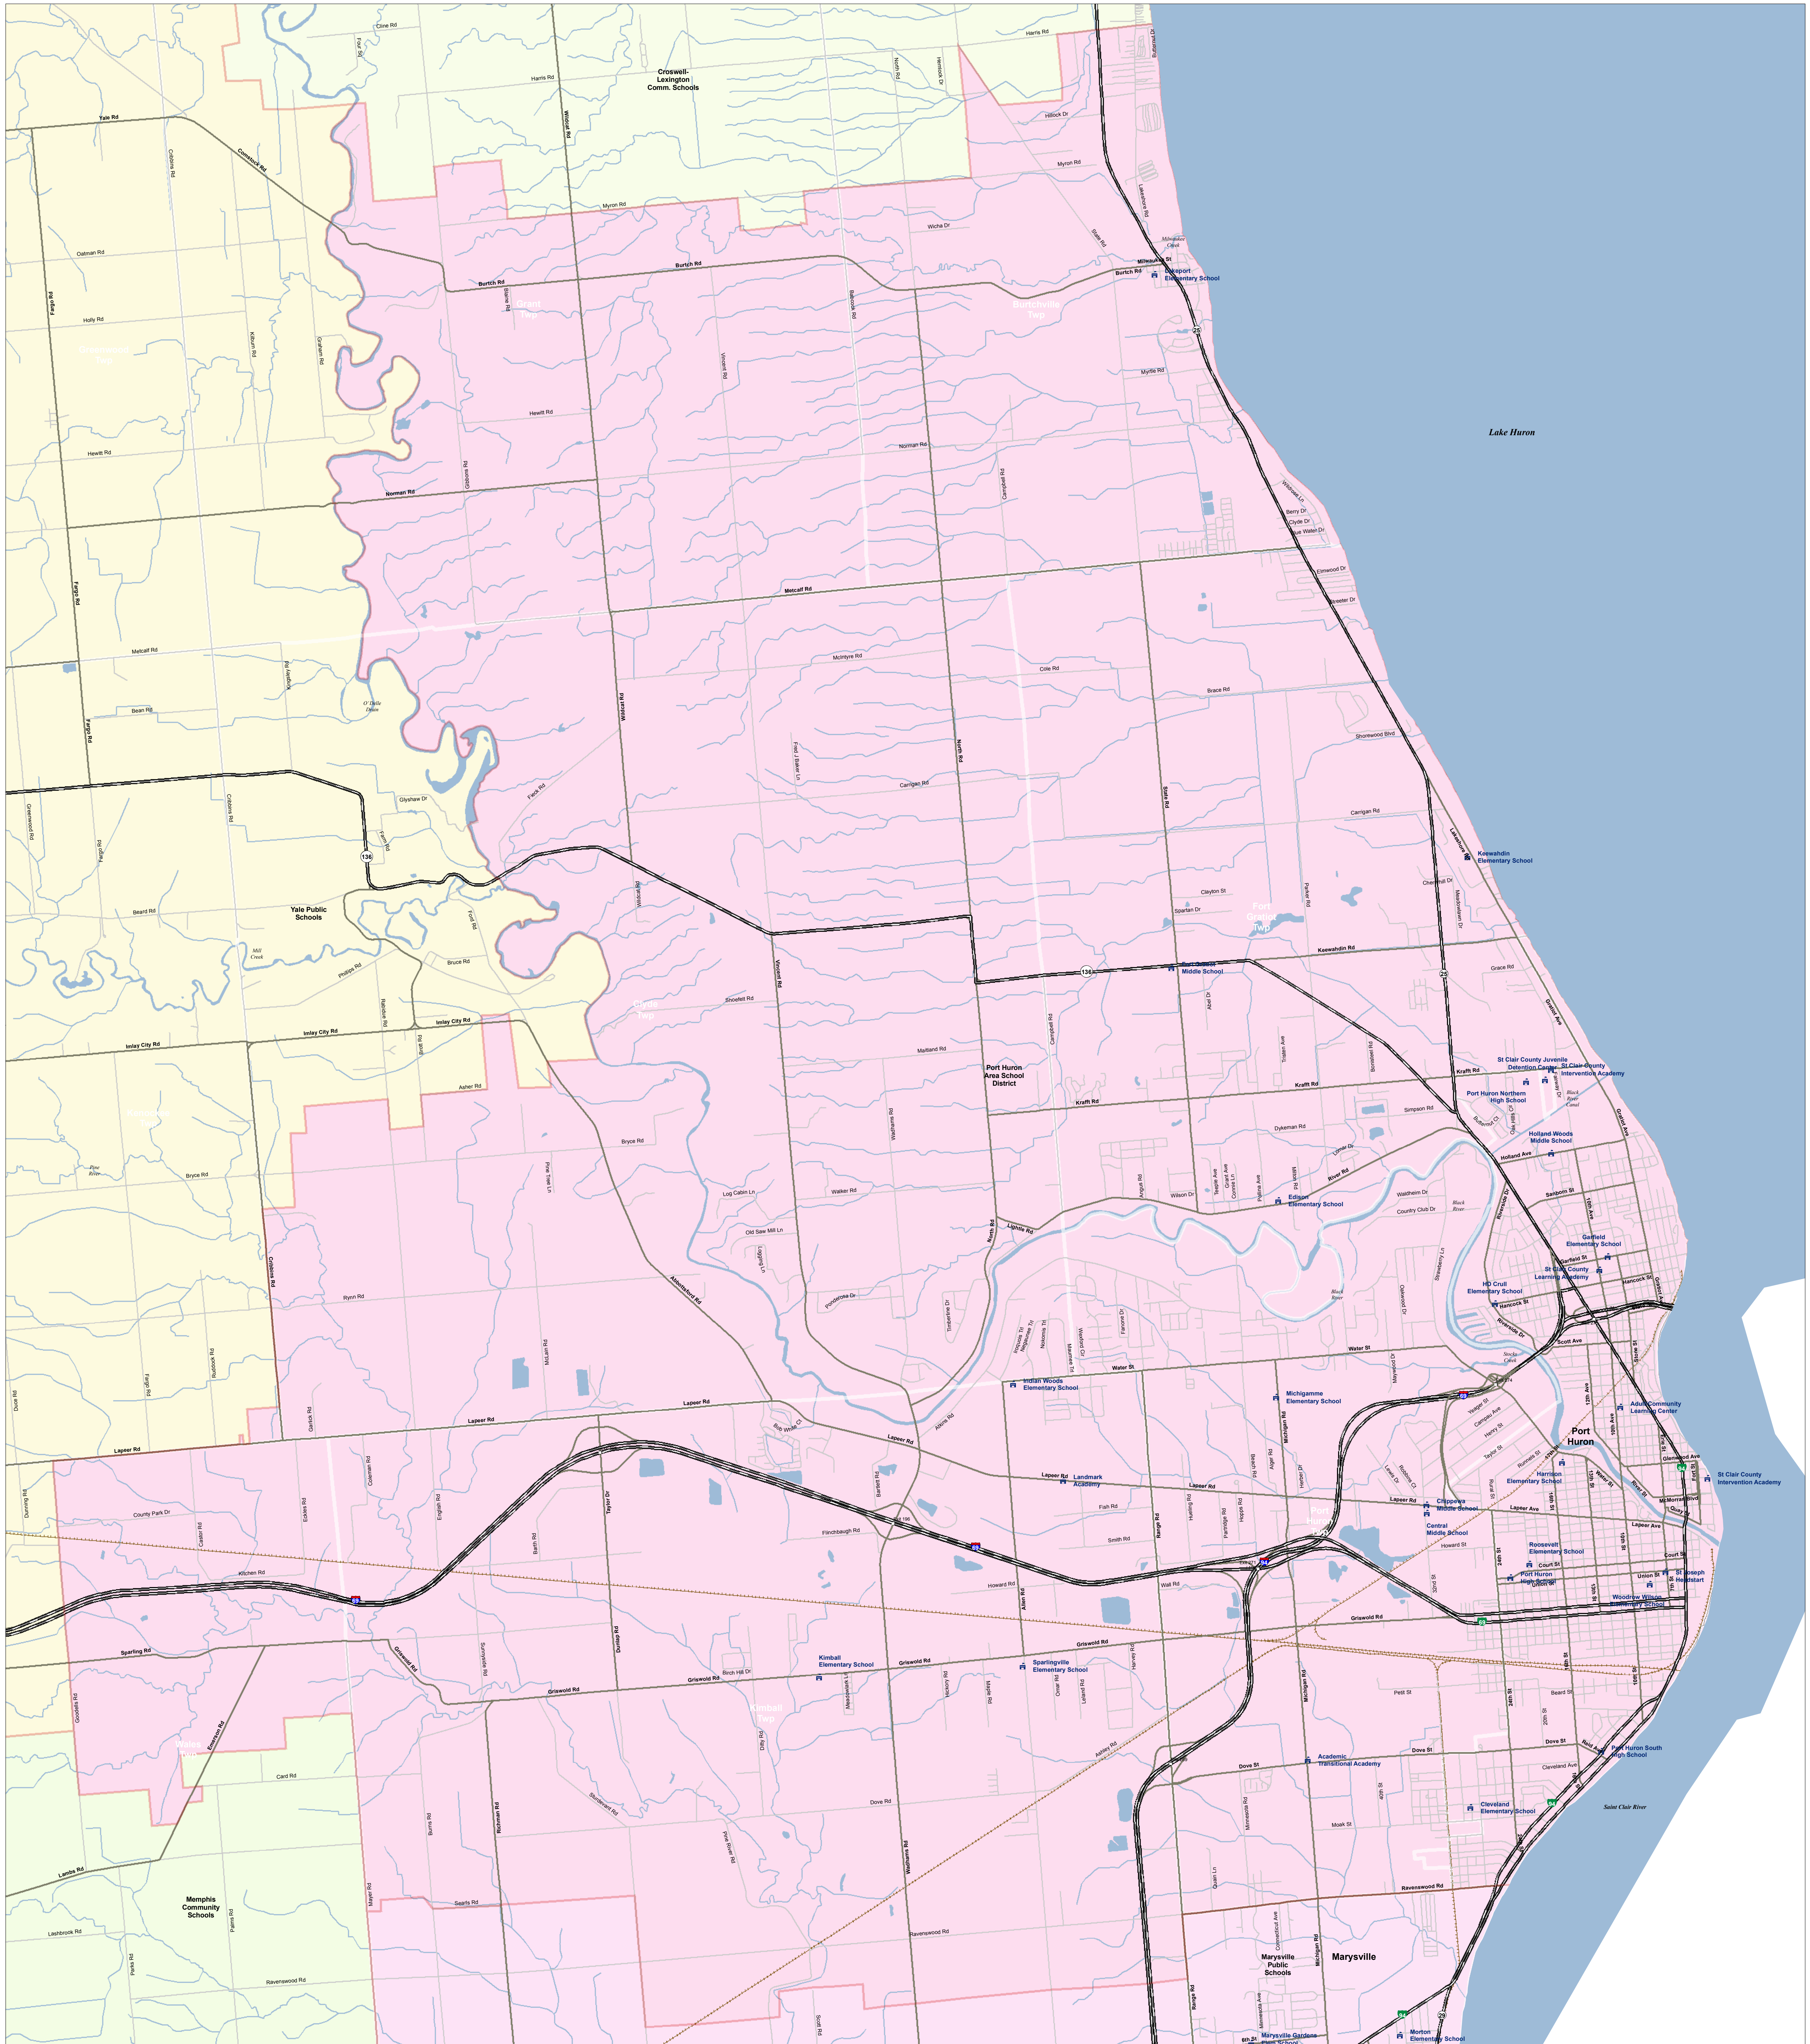

Port Huron Area School District

St. Clair ISD

- SCHOOL
- SCHOOL DISTRICT BOUNDARY
- CITY / VILLAGE
- COUNTY BOUNDARY
- WATER FEATURE
- HIGHWAY
- MAJOR ROAD
- LOCAL ROAD
- RAILROAD

For more information:
Web: www.michigan.gov/gi
Phone: 517.373.7910