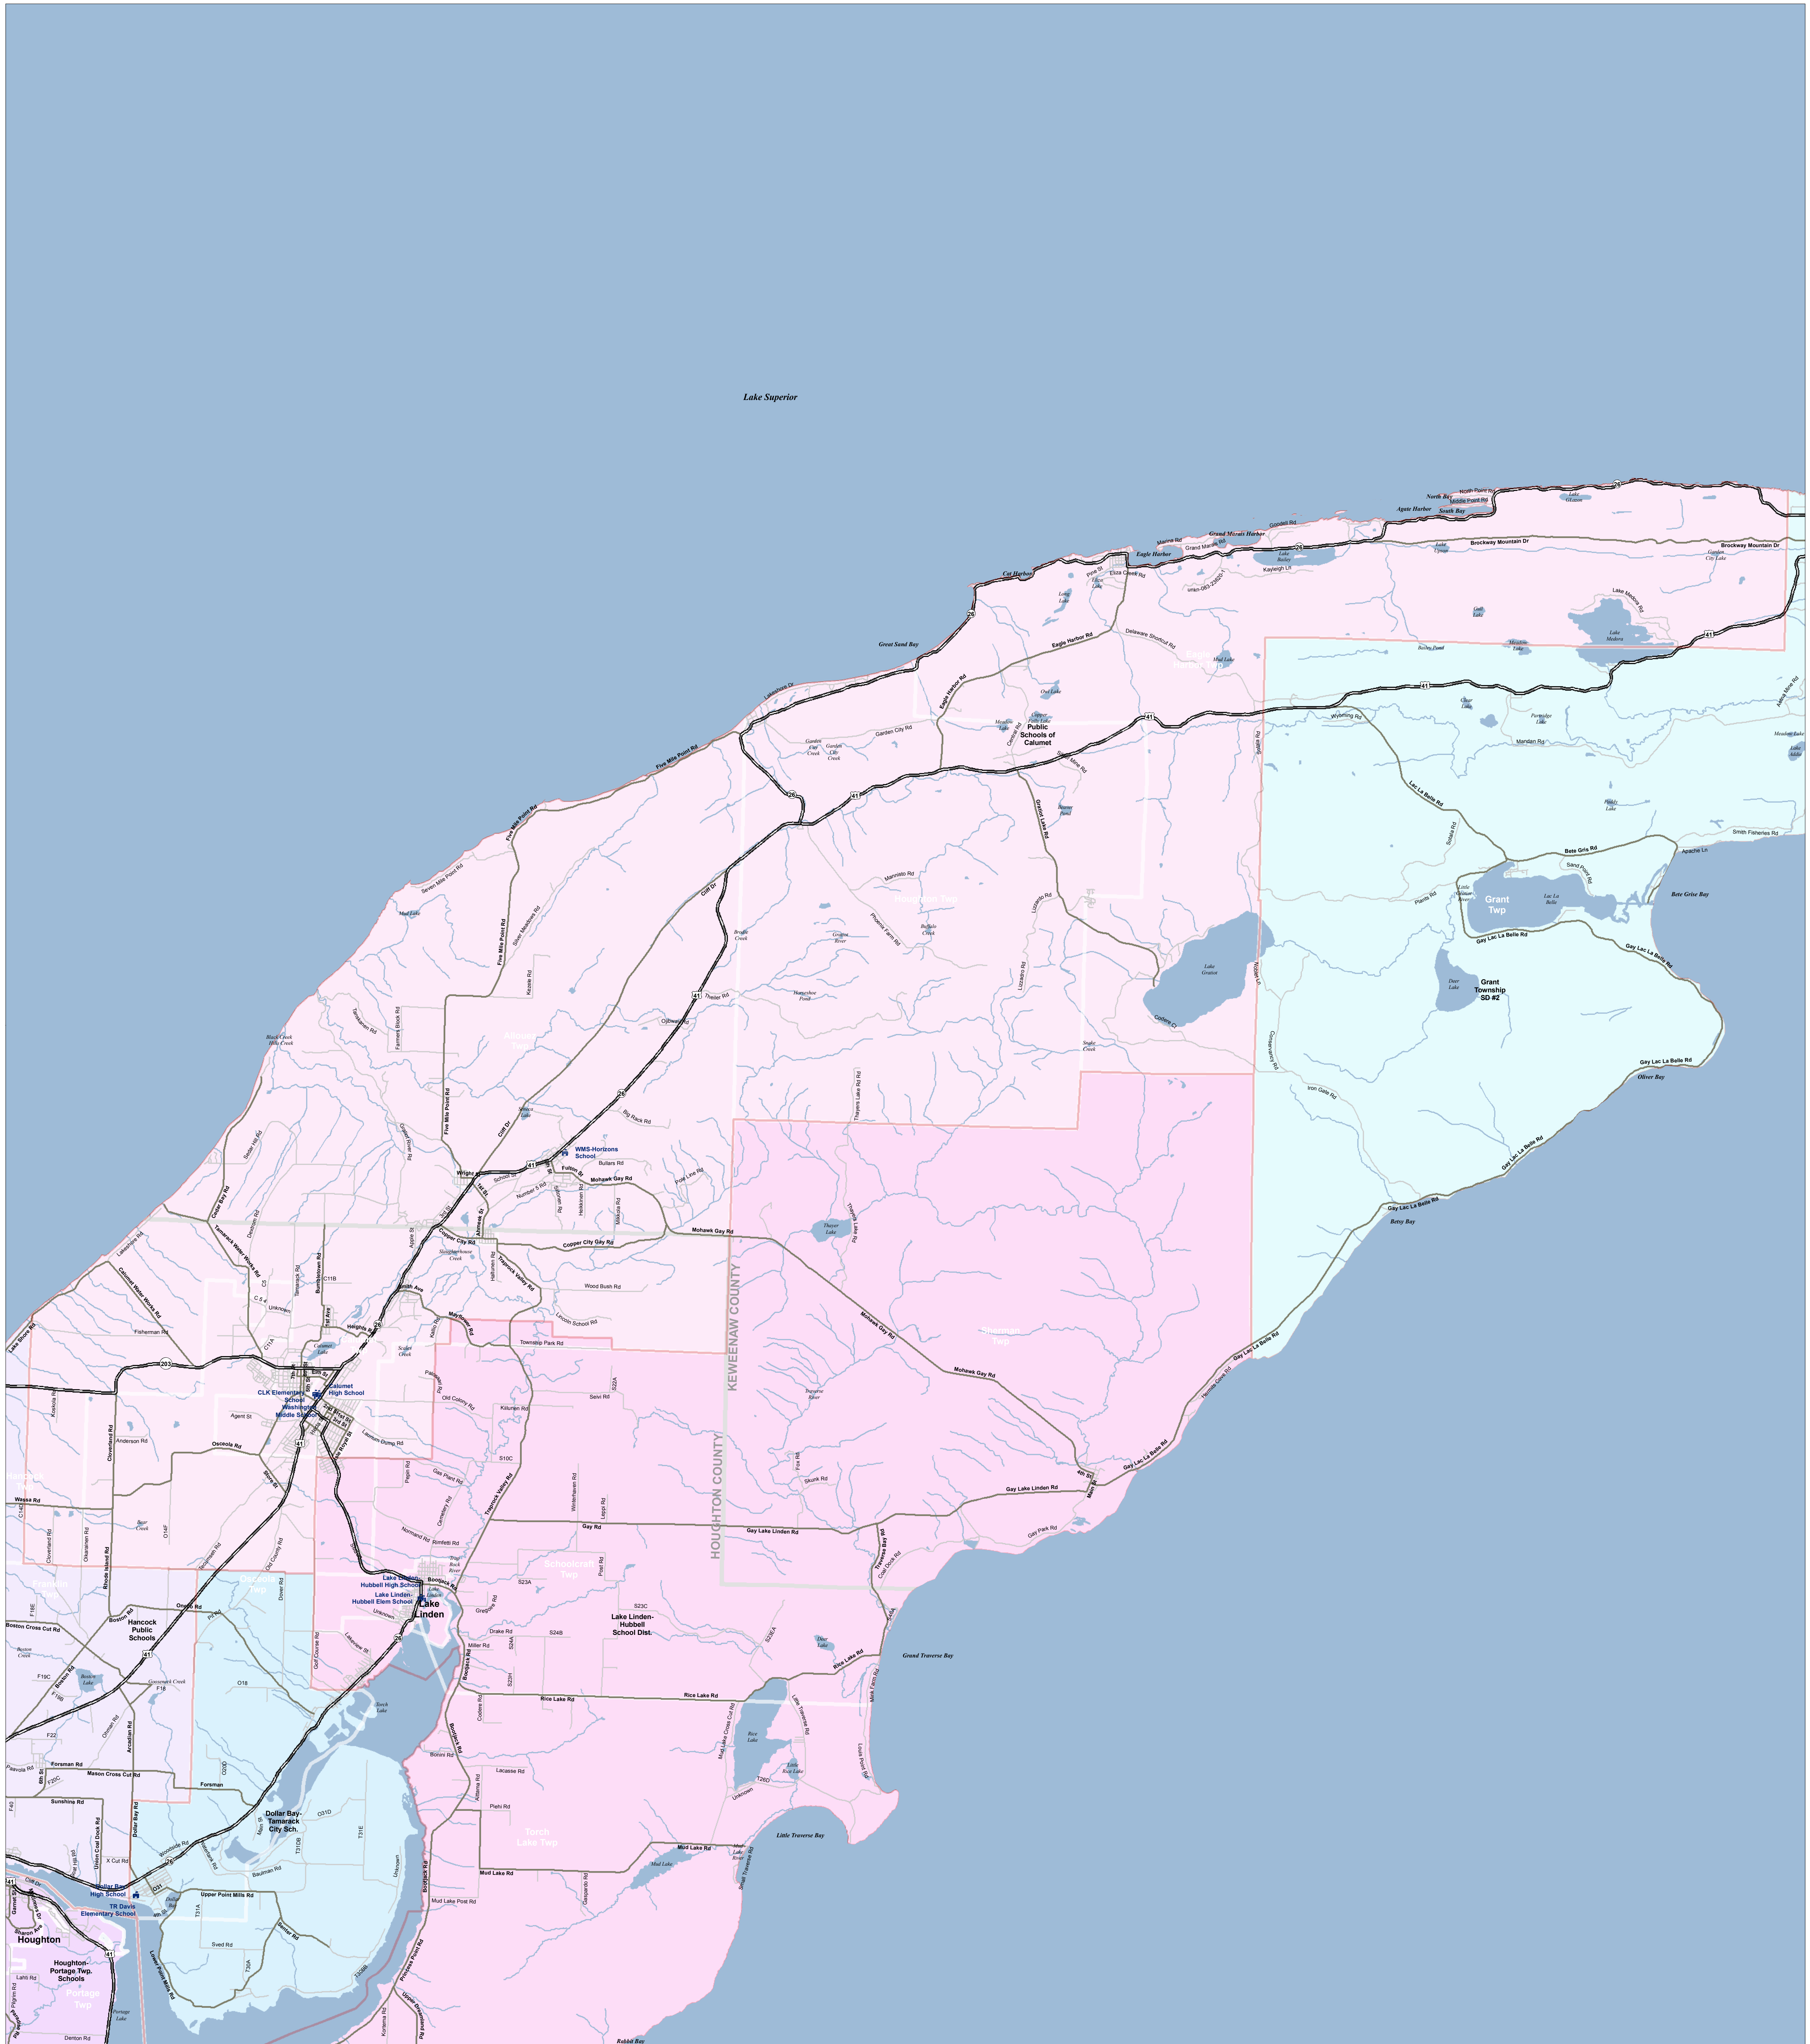

Public Schools of Calumet

Copper Country ISD

- SCHOOL
- SCHOOL DISTRICT BOUNDARY
- CITY / VILLAGE
- COUNTY BOUNDARY
- WATER FEATURE
- HIGHWAY
- MAJOR ROAD
- LOCAL ROAD
- RAILROAD

For more information:
Web: www.michigan.gov/cgi
Phone: 517.373.7910