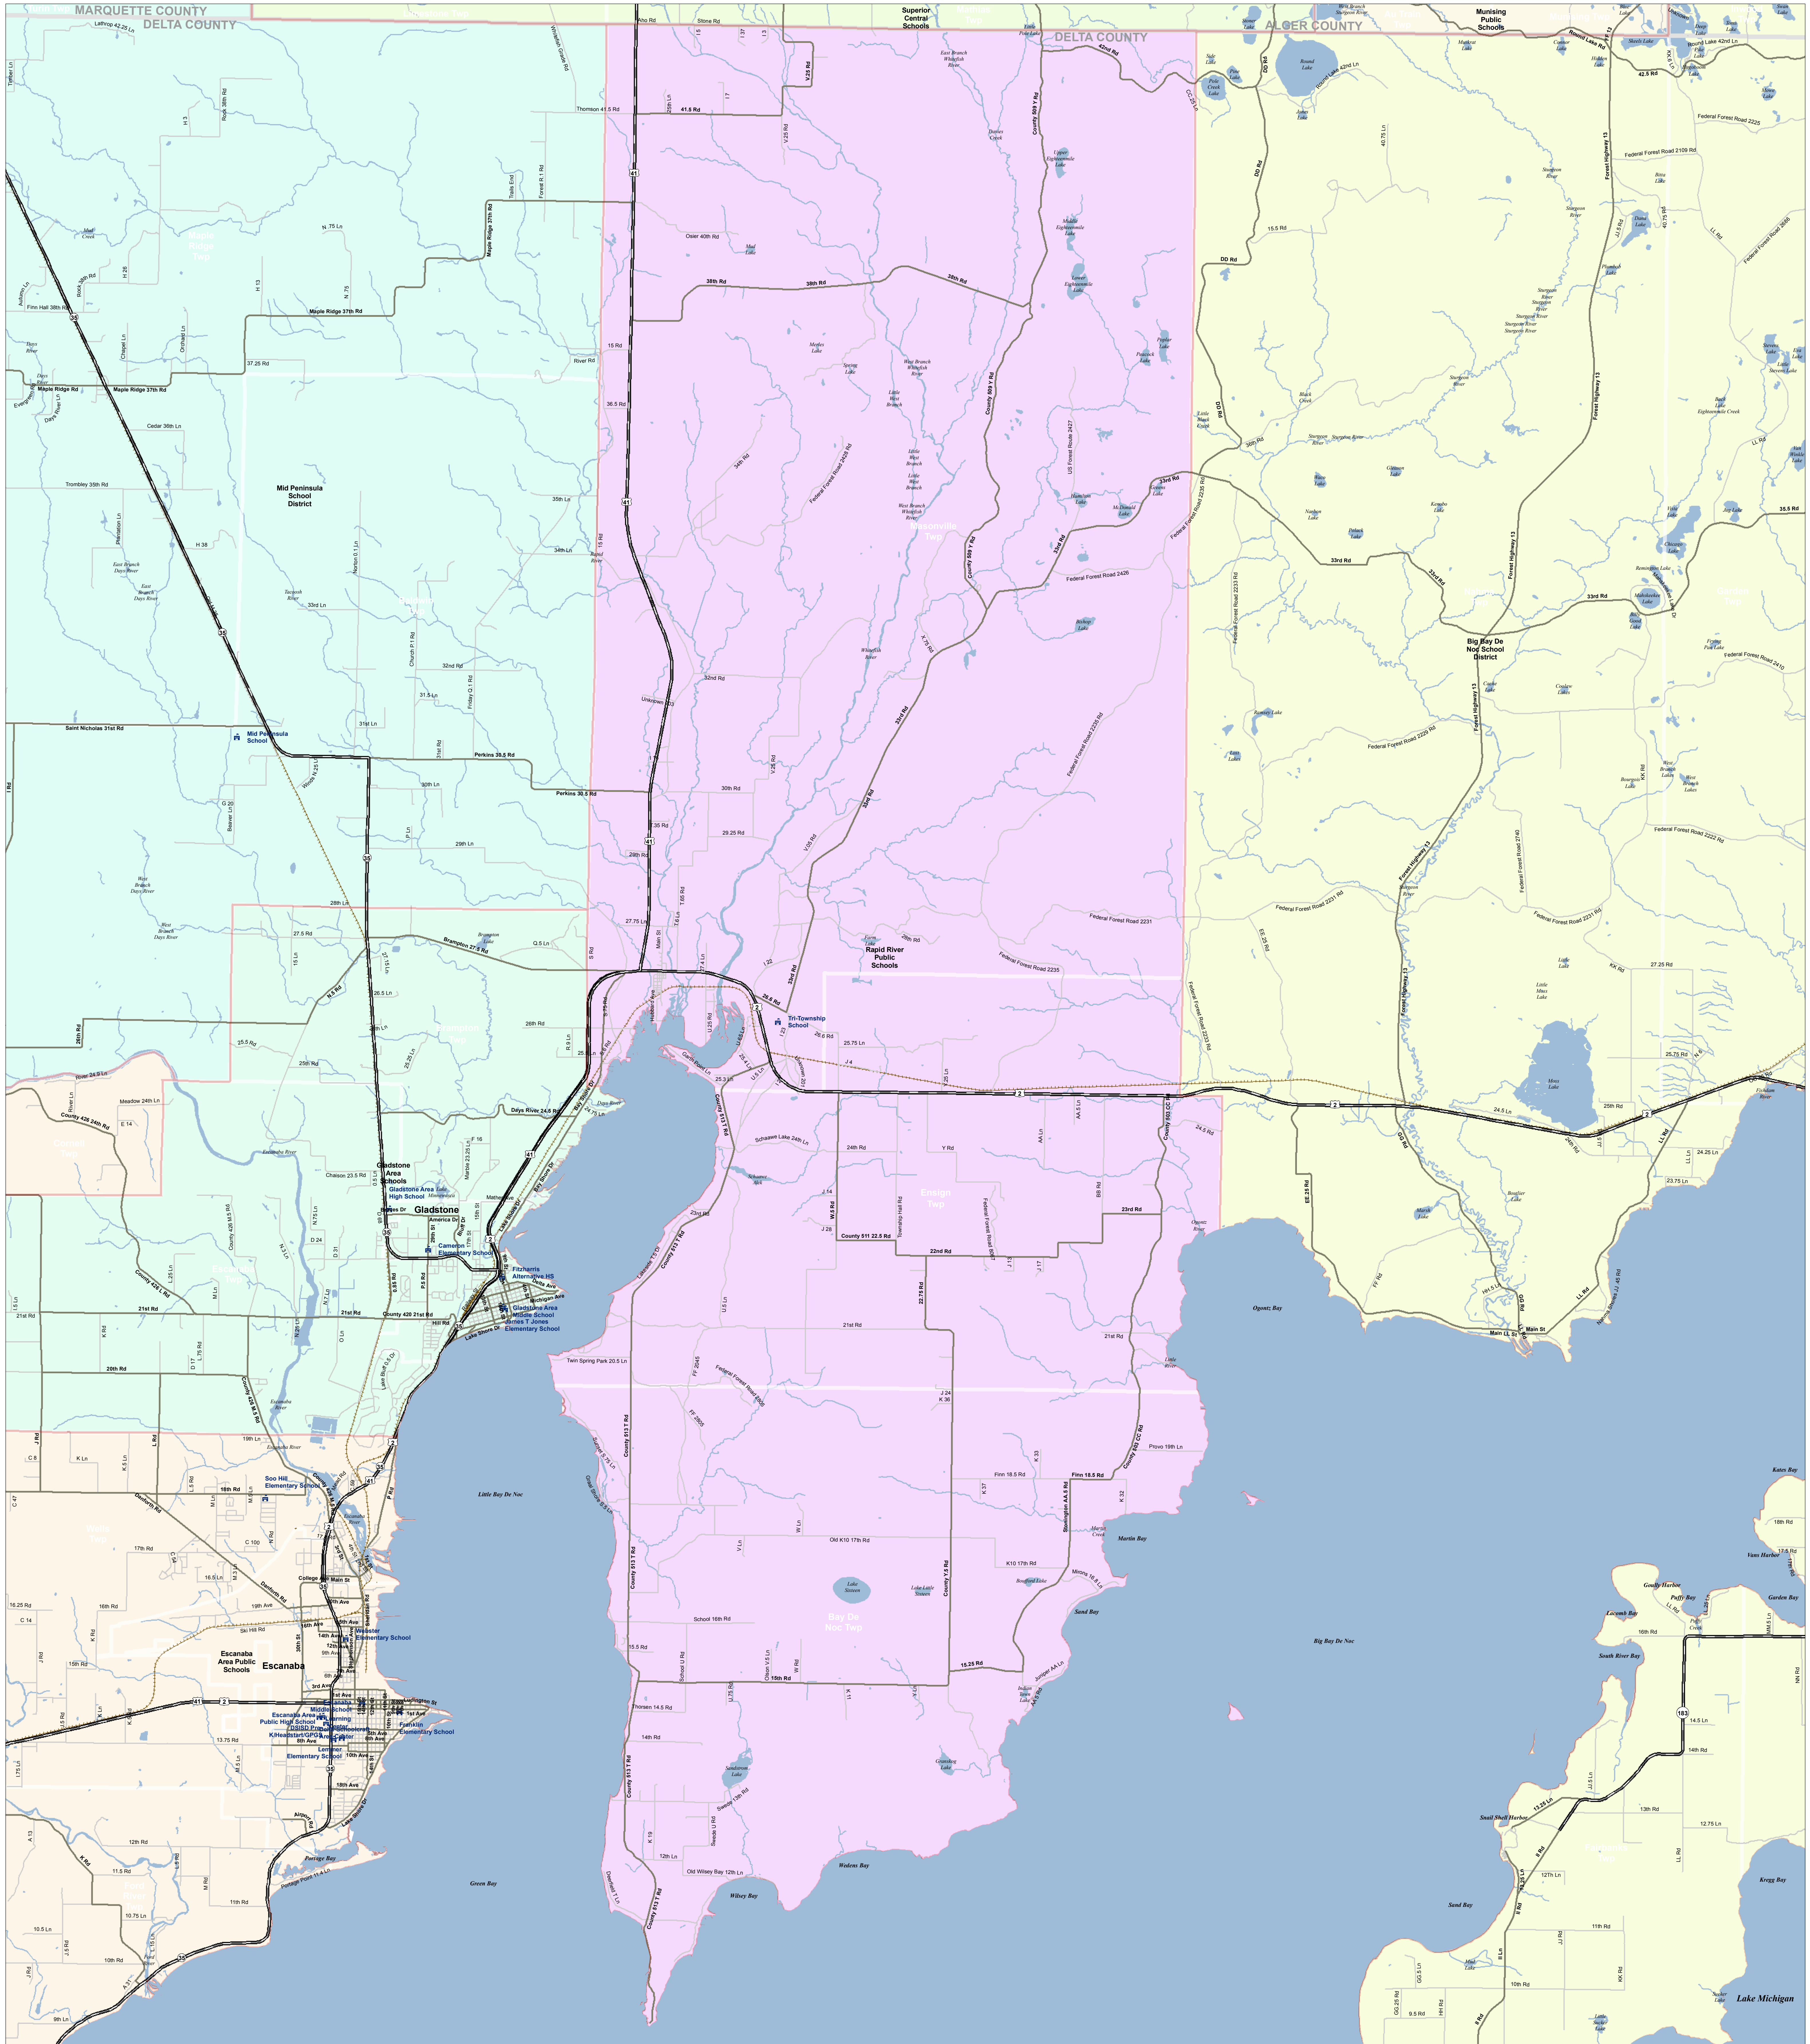

Rapid River Public Schools

Delta-Schoolcraft ISD

- SCHOOL
- SCHOOL DISTRICT BOUNDARY
- CITY / VILLAGE
- COUNTY BOUNDARY
- WATER FEATURE
- ROAD SYSTEM
- HIGHWAY
- MAJOR ROAD
- LOCAL ROAD
- RAILROAD

For more information:
Web: www.michigan.gov/cgi
Phone: 517.373.7910