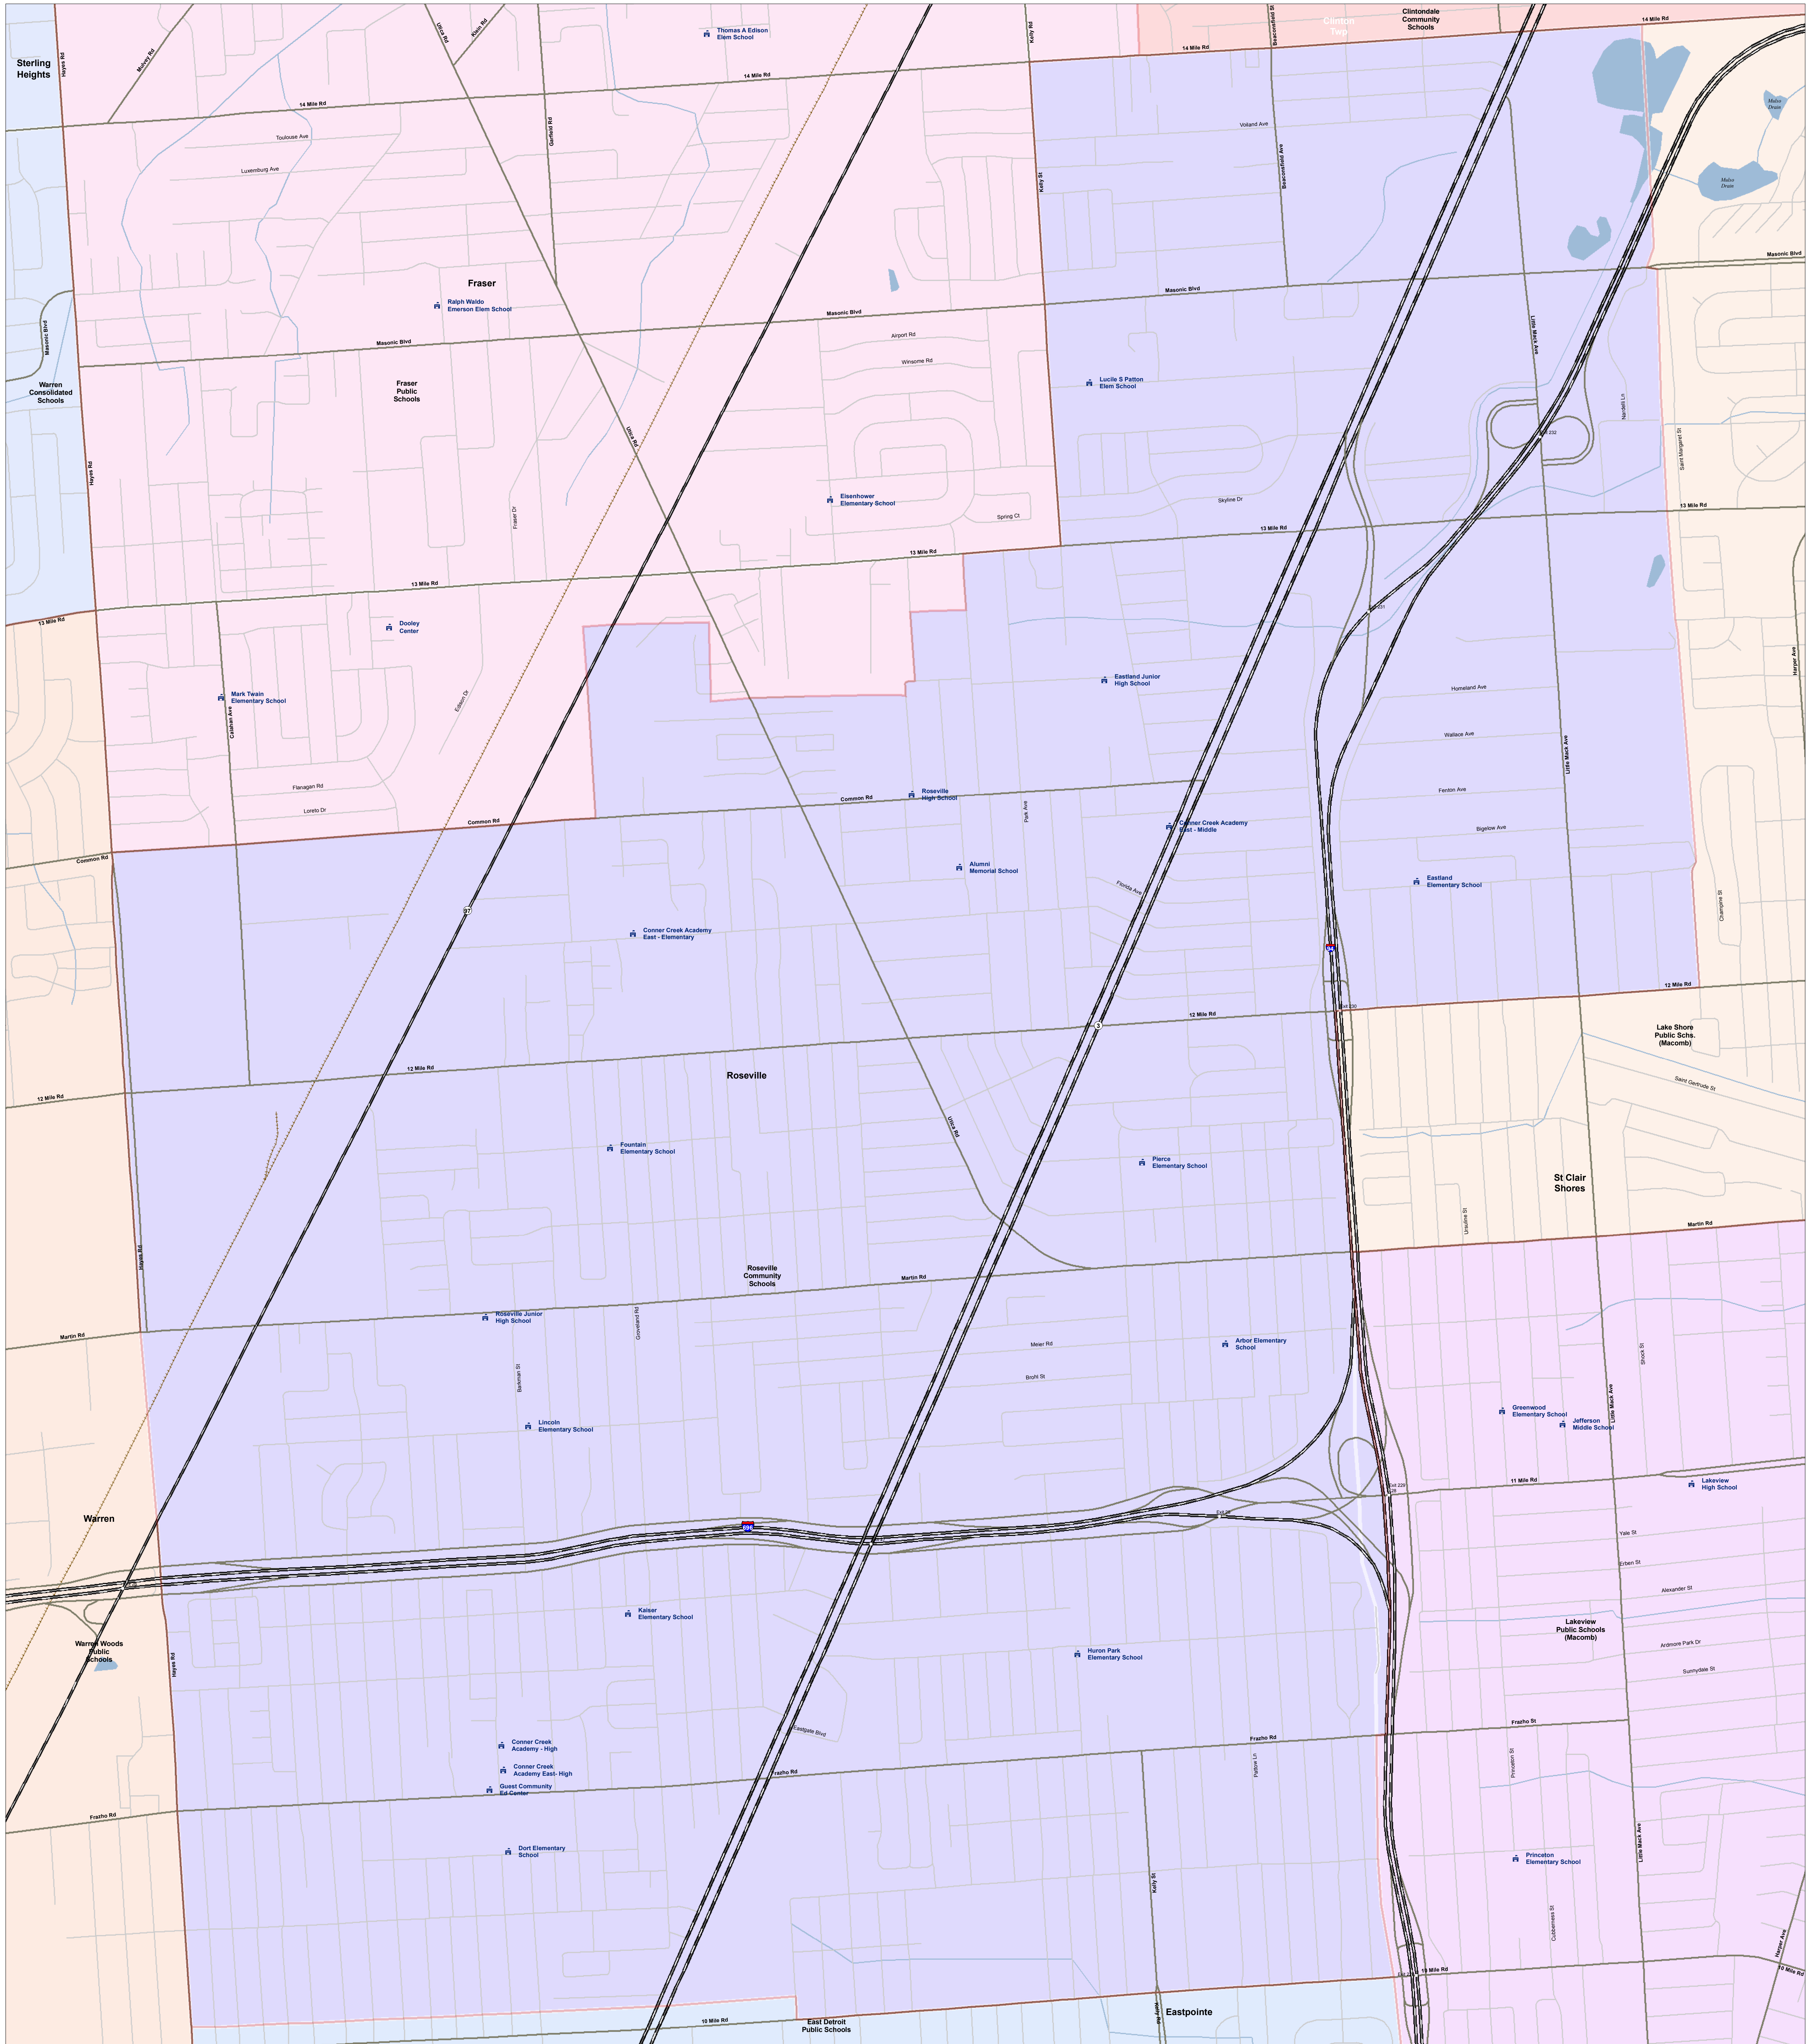

Roseville Community Schools

Macomb ISD

- SCHOOL
- SCHOOL DISTRICT BOUNDARY
- CITY / VILLAGE
- COUNTY BOUNDARY
- WATER FEATURE
- HIGHWAY
- MAJOR ROAD
- LOCAL ROAD
- RAILROAD

For more information:
Web: www.michigan.gov/cig
Phone: 517.373.7910