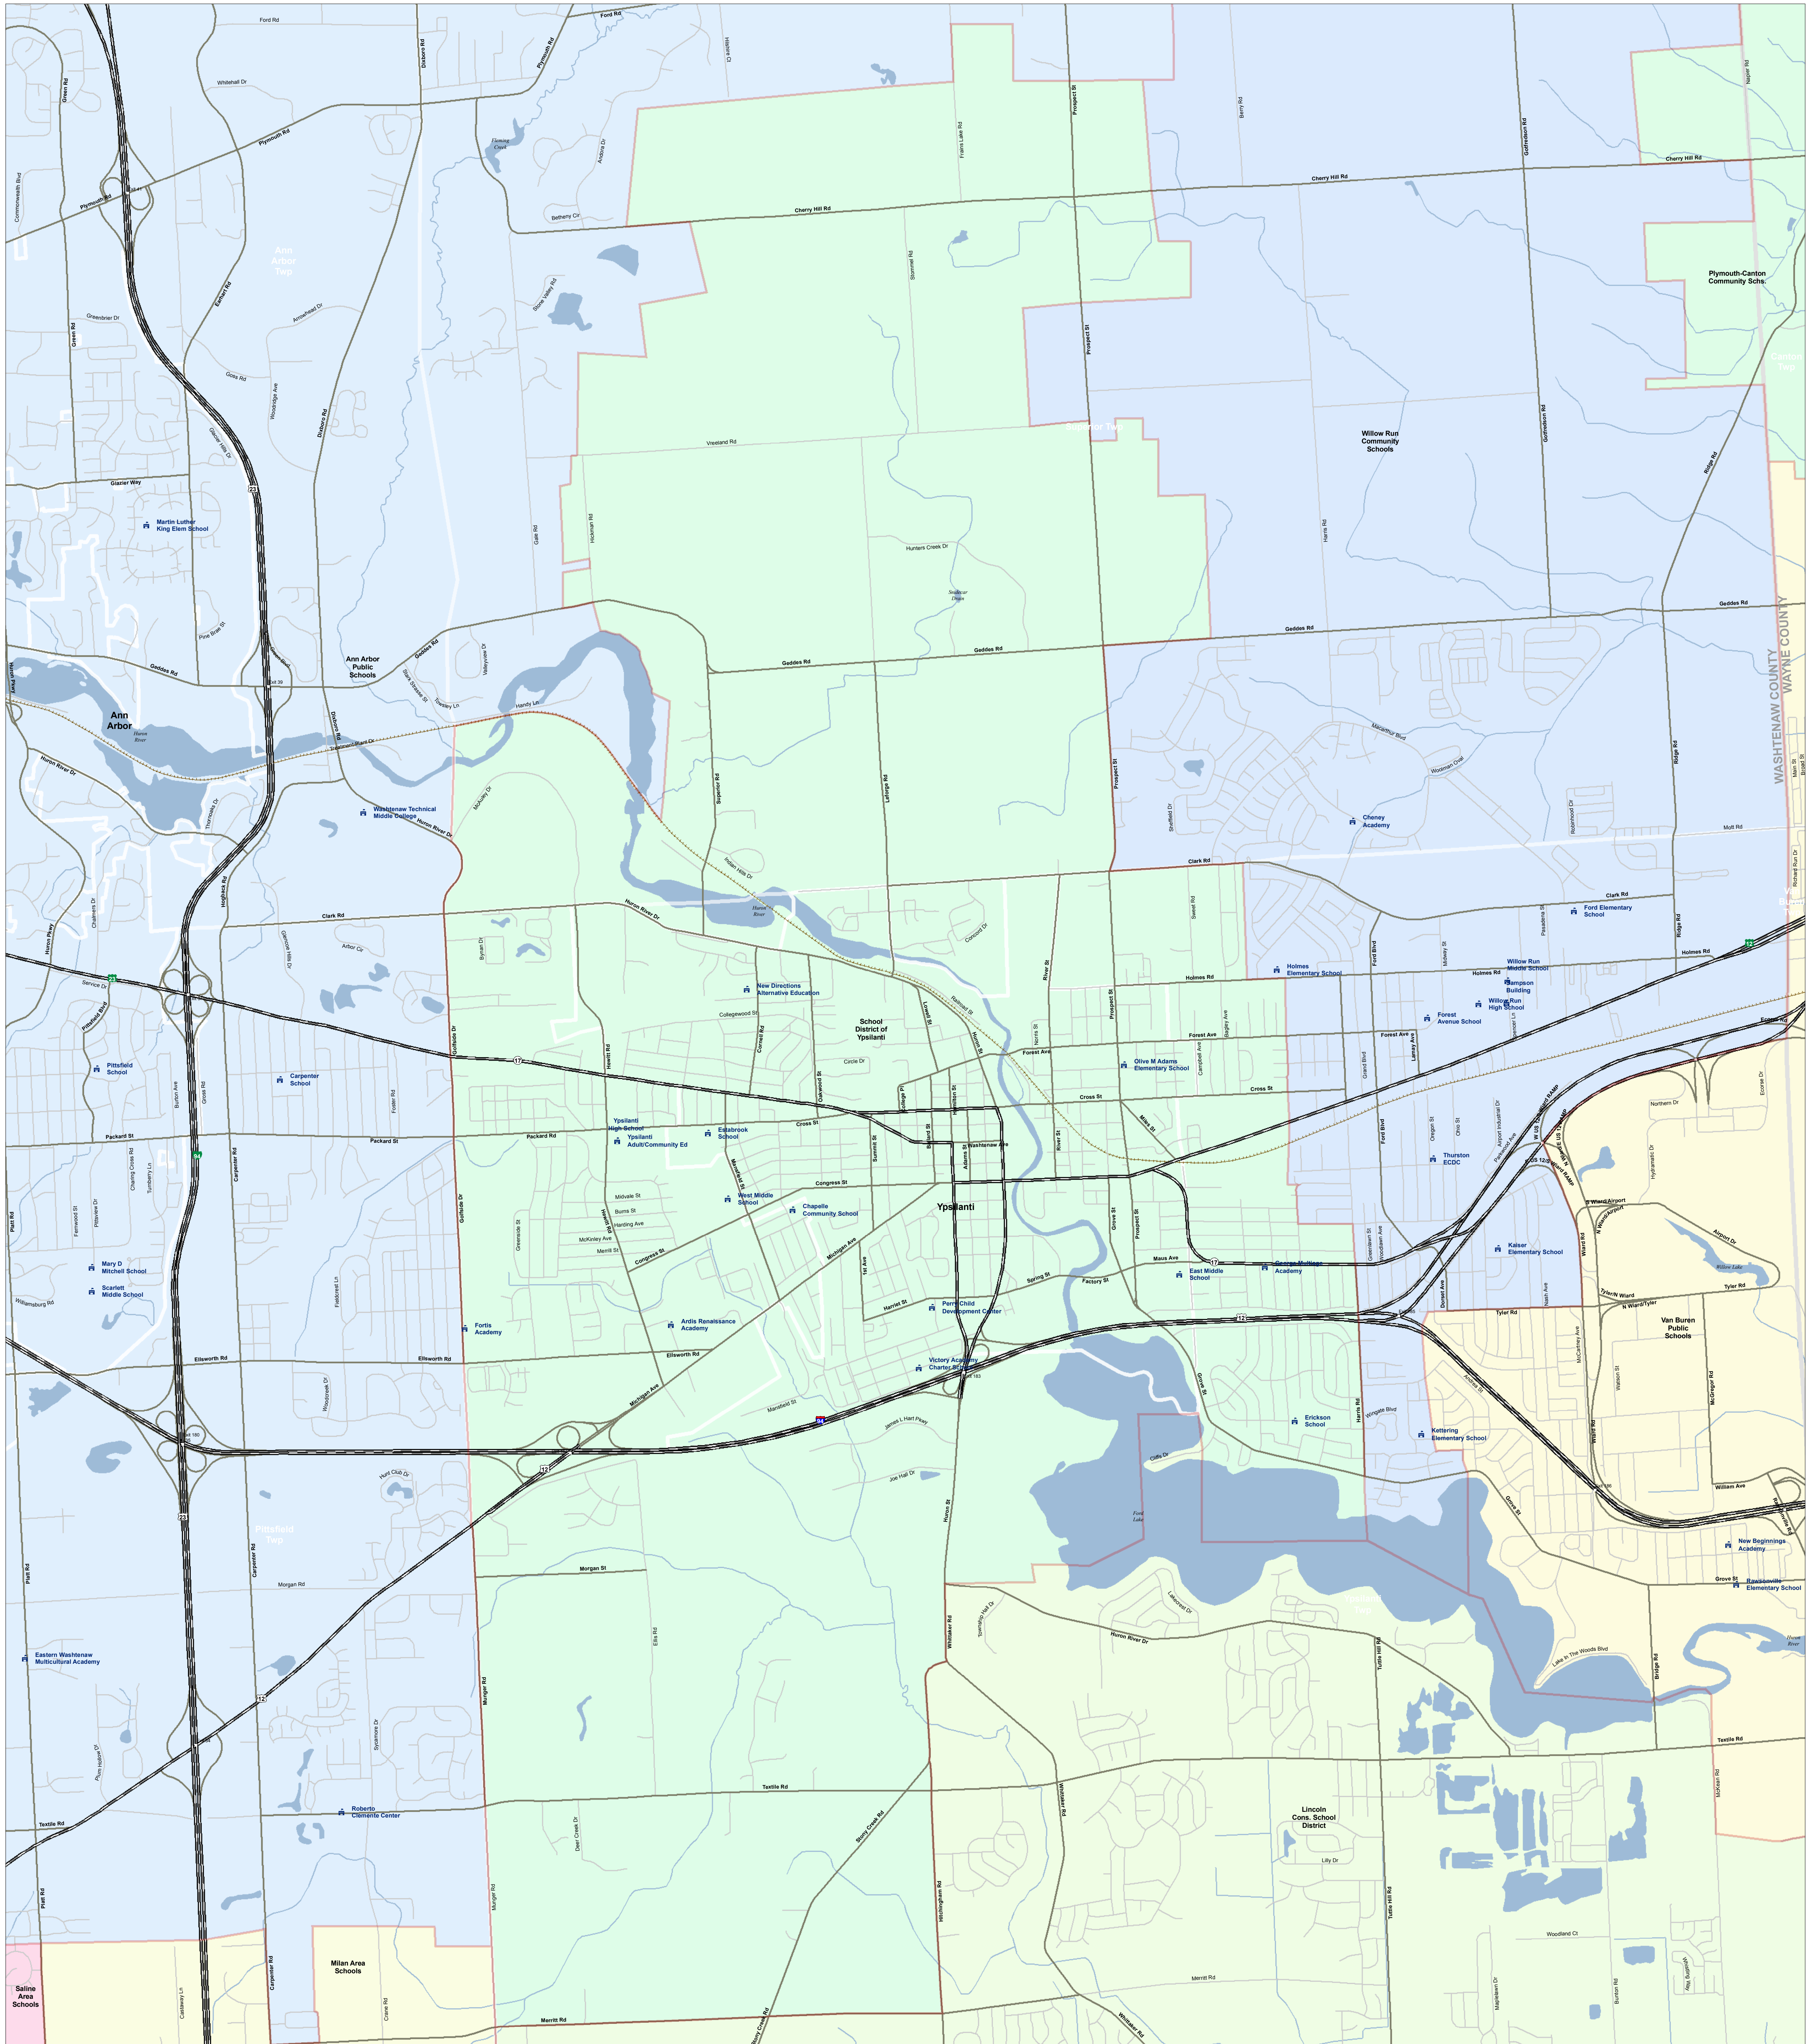

School District of Ypsilanti

Washtenaw ISD

- SCHOOL
- SCHOOL DISTRICT BOUNDARY
- CITY / VILLAGE
- COUNTY BOUNDARY
- WATER FEATURE
- HIGHWAY
- MAJOR ROAD
- LOCAL ROAD
- RAILROAD

For more information:
Web: www.michigan.gov/cgi
Phone: 517.373.7910