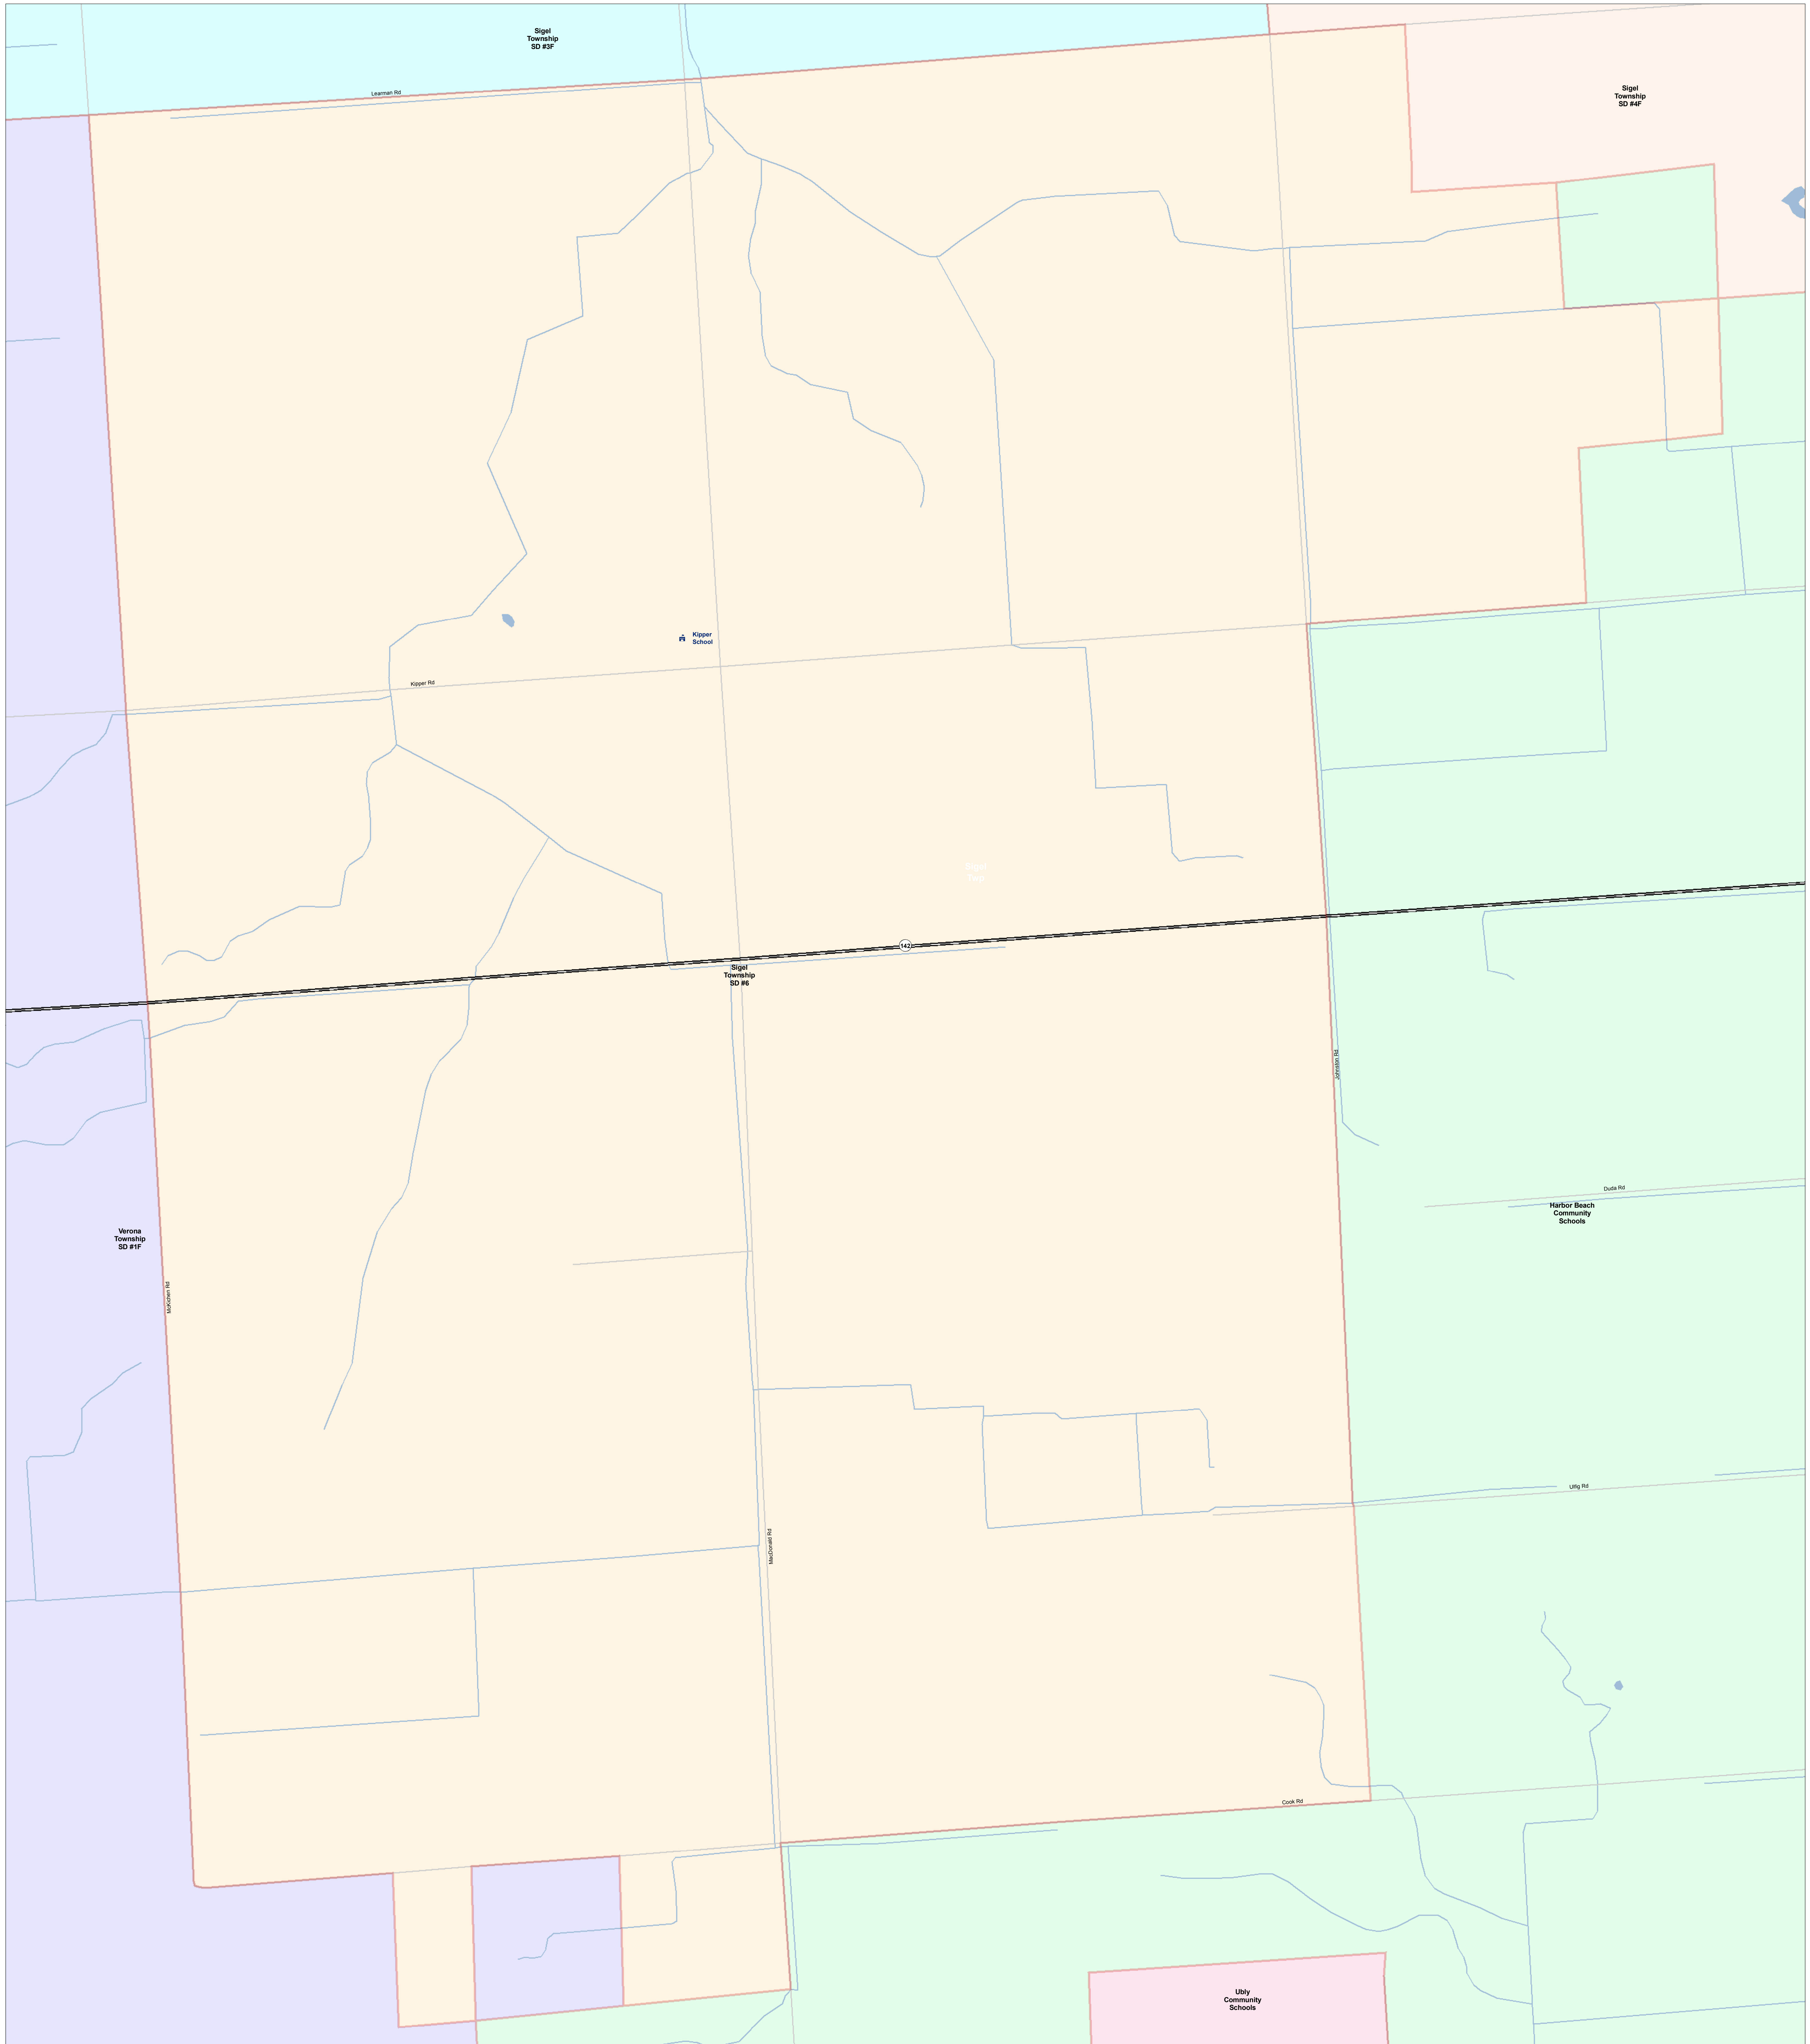

Sigel Township SD #6

Huron ISD

- SCHOOL
- SCHOOL DISTRICT BOUNDARY
- CITY / VILLAGE
- COUNTY BOUNDARY
- WATER FEATURE
- **Road System**
  - HIGHWAY
  - MAJOR ROAD
  - LOCAL ROAD
  - RAILROAD