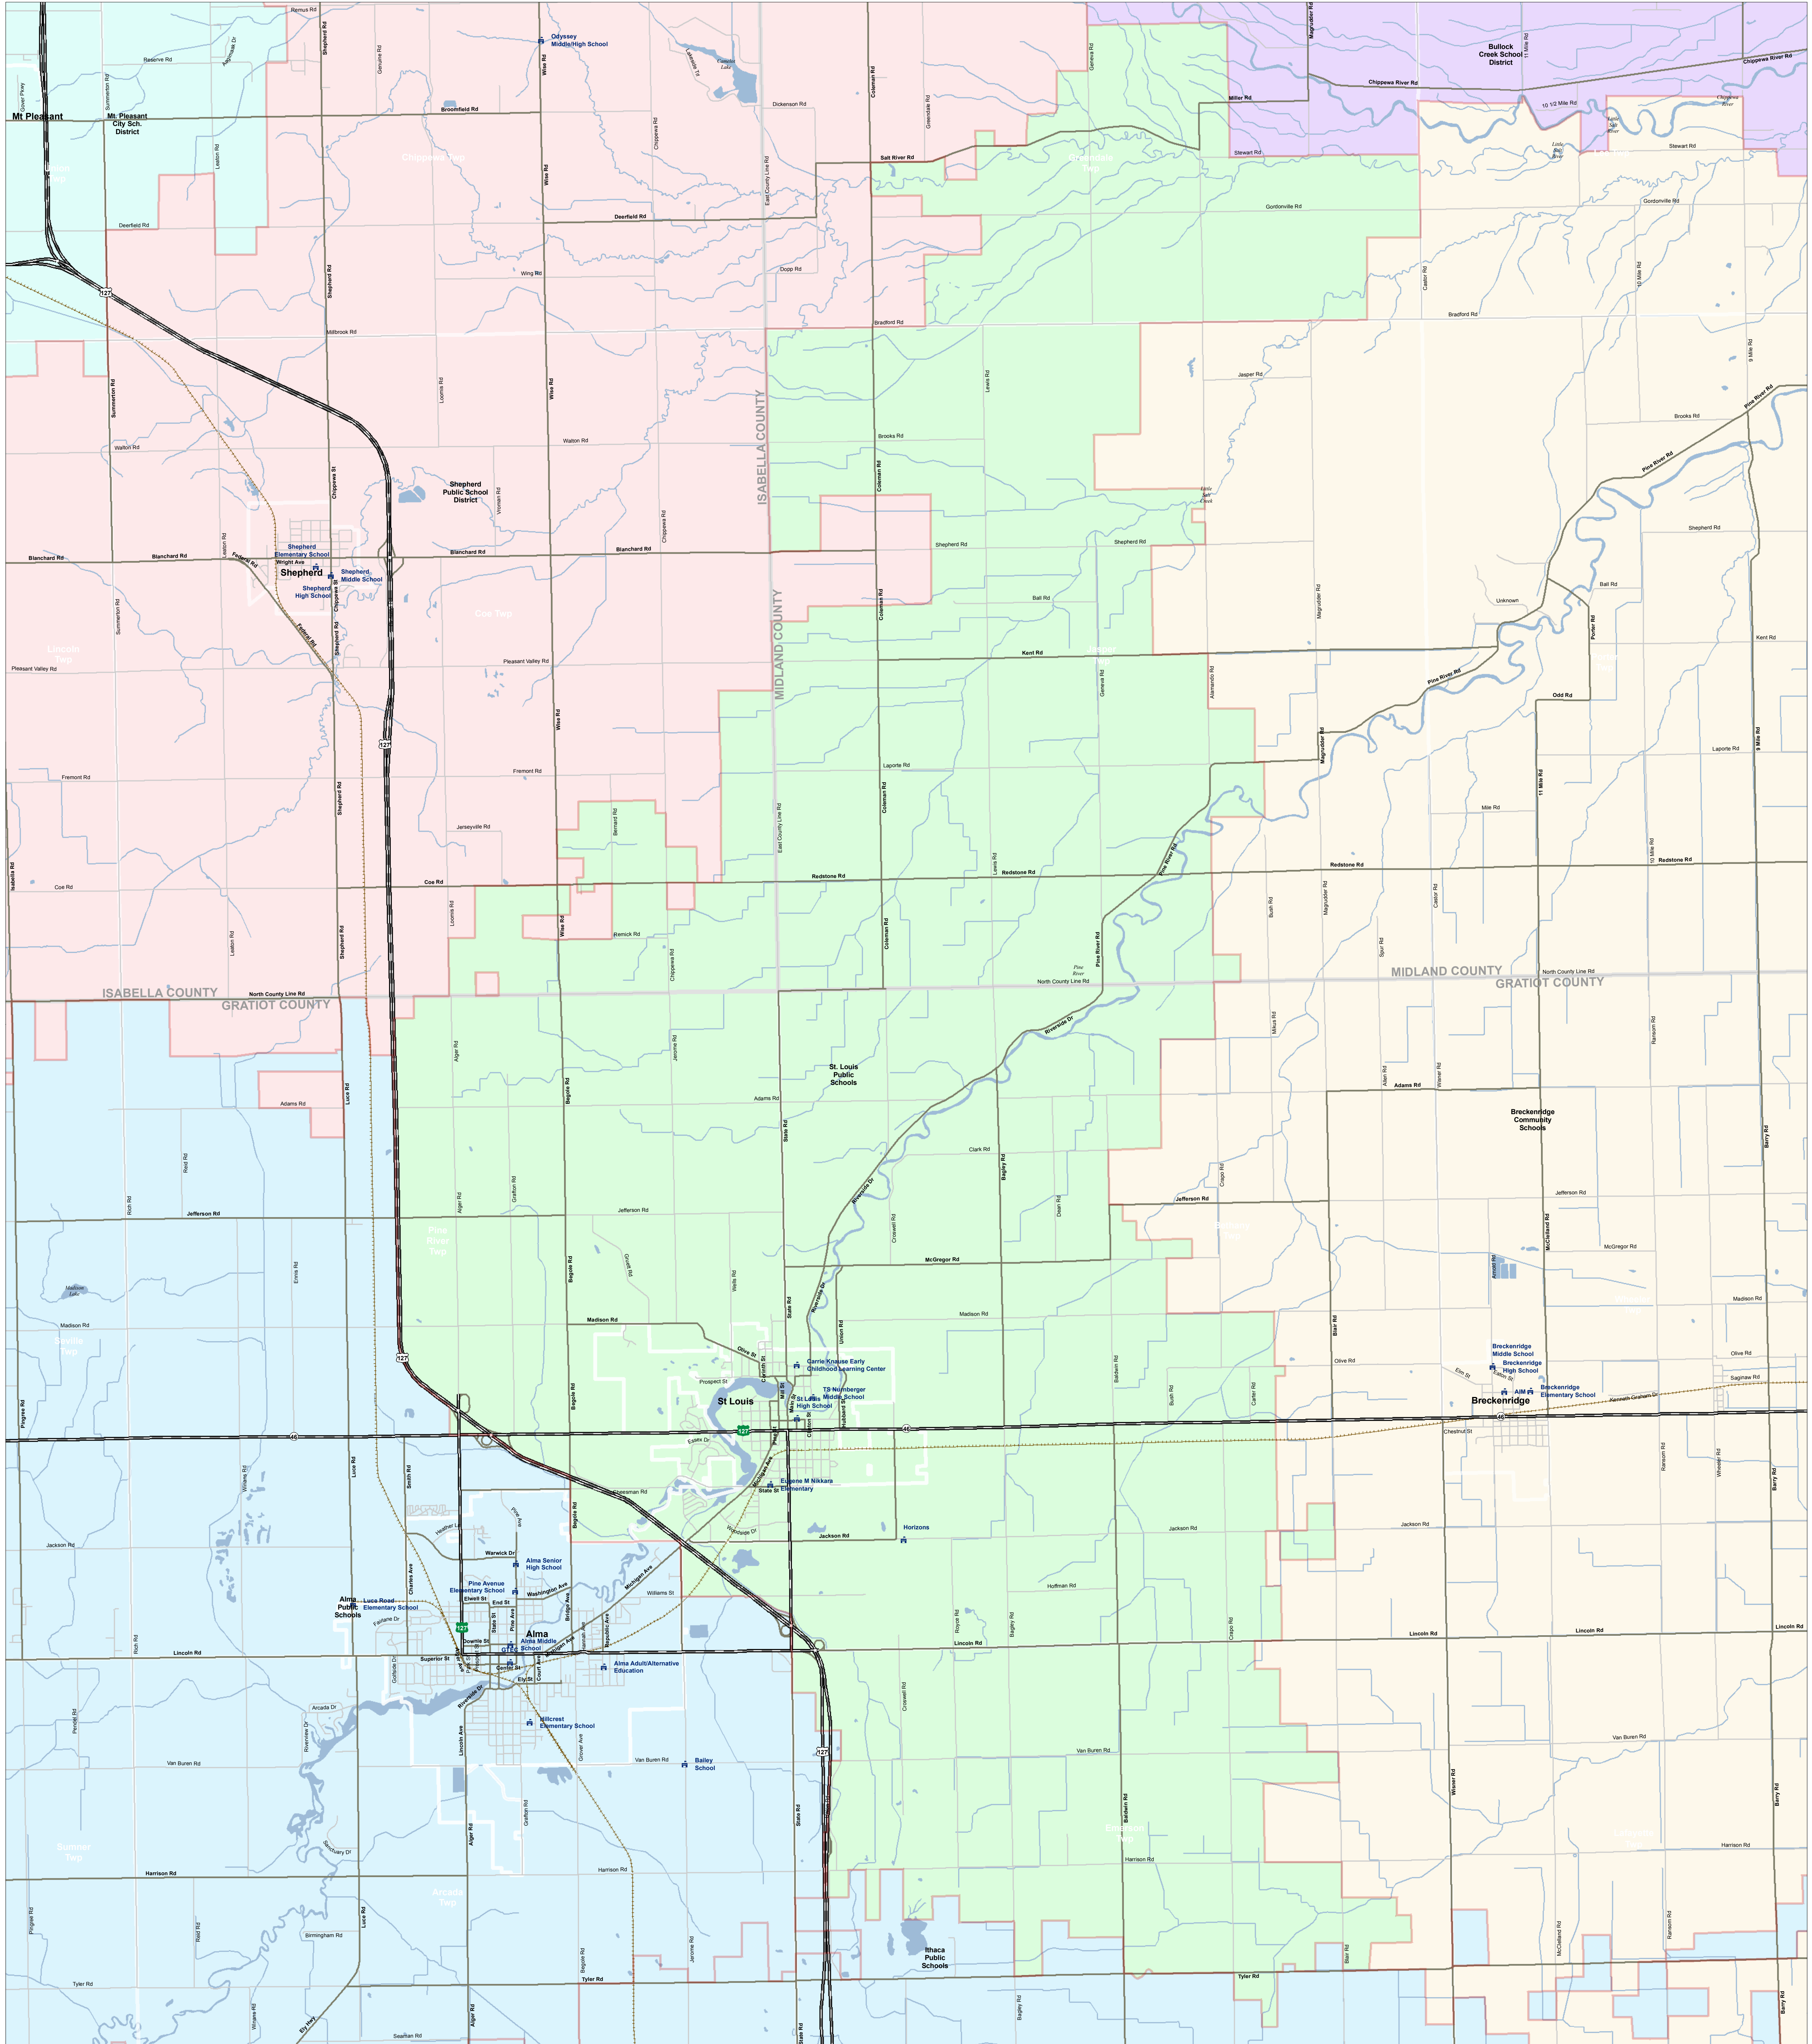

St. Louis Public Schools

Gratiot-Isabella RESD

Produced by: J. Shively
Michigan Center for Geographic Information
Department of Information Technology
Completion: March 2008

- SCHOOL
- SCHOOL DISTRICT BOUNDARY
- CITY / VILLAGE
- COUNTY BOUNDARY
- WATER FEATURE
- ROAD SYSTEM
  - HIGHWAY
  - MAJOR ROAD
  - LOCAL ROAD
  - RAILROAD

For more information:
Web: www.michigan.gov/cgi
Phone: 517.373.7910