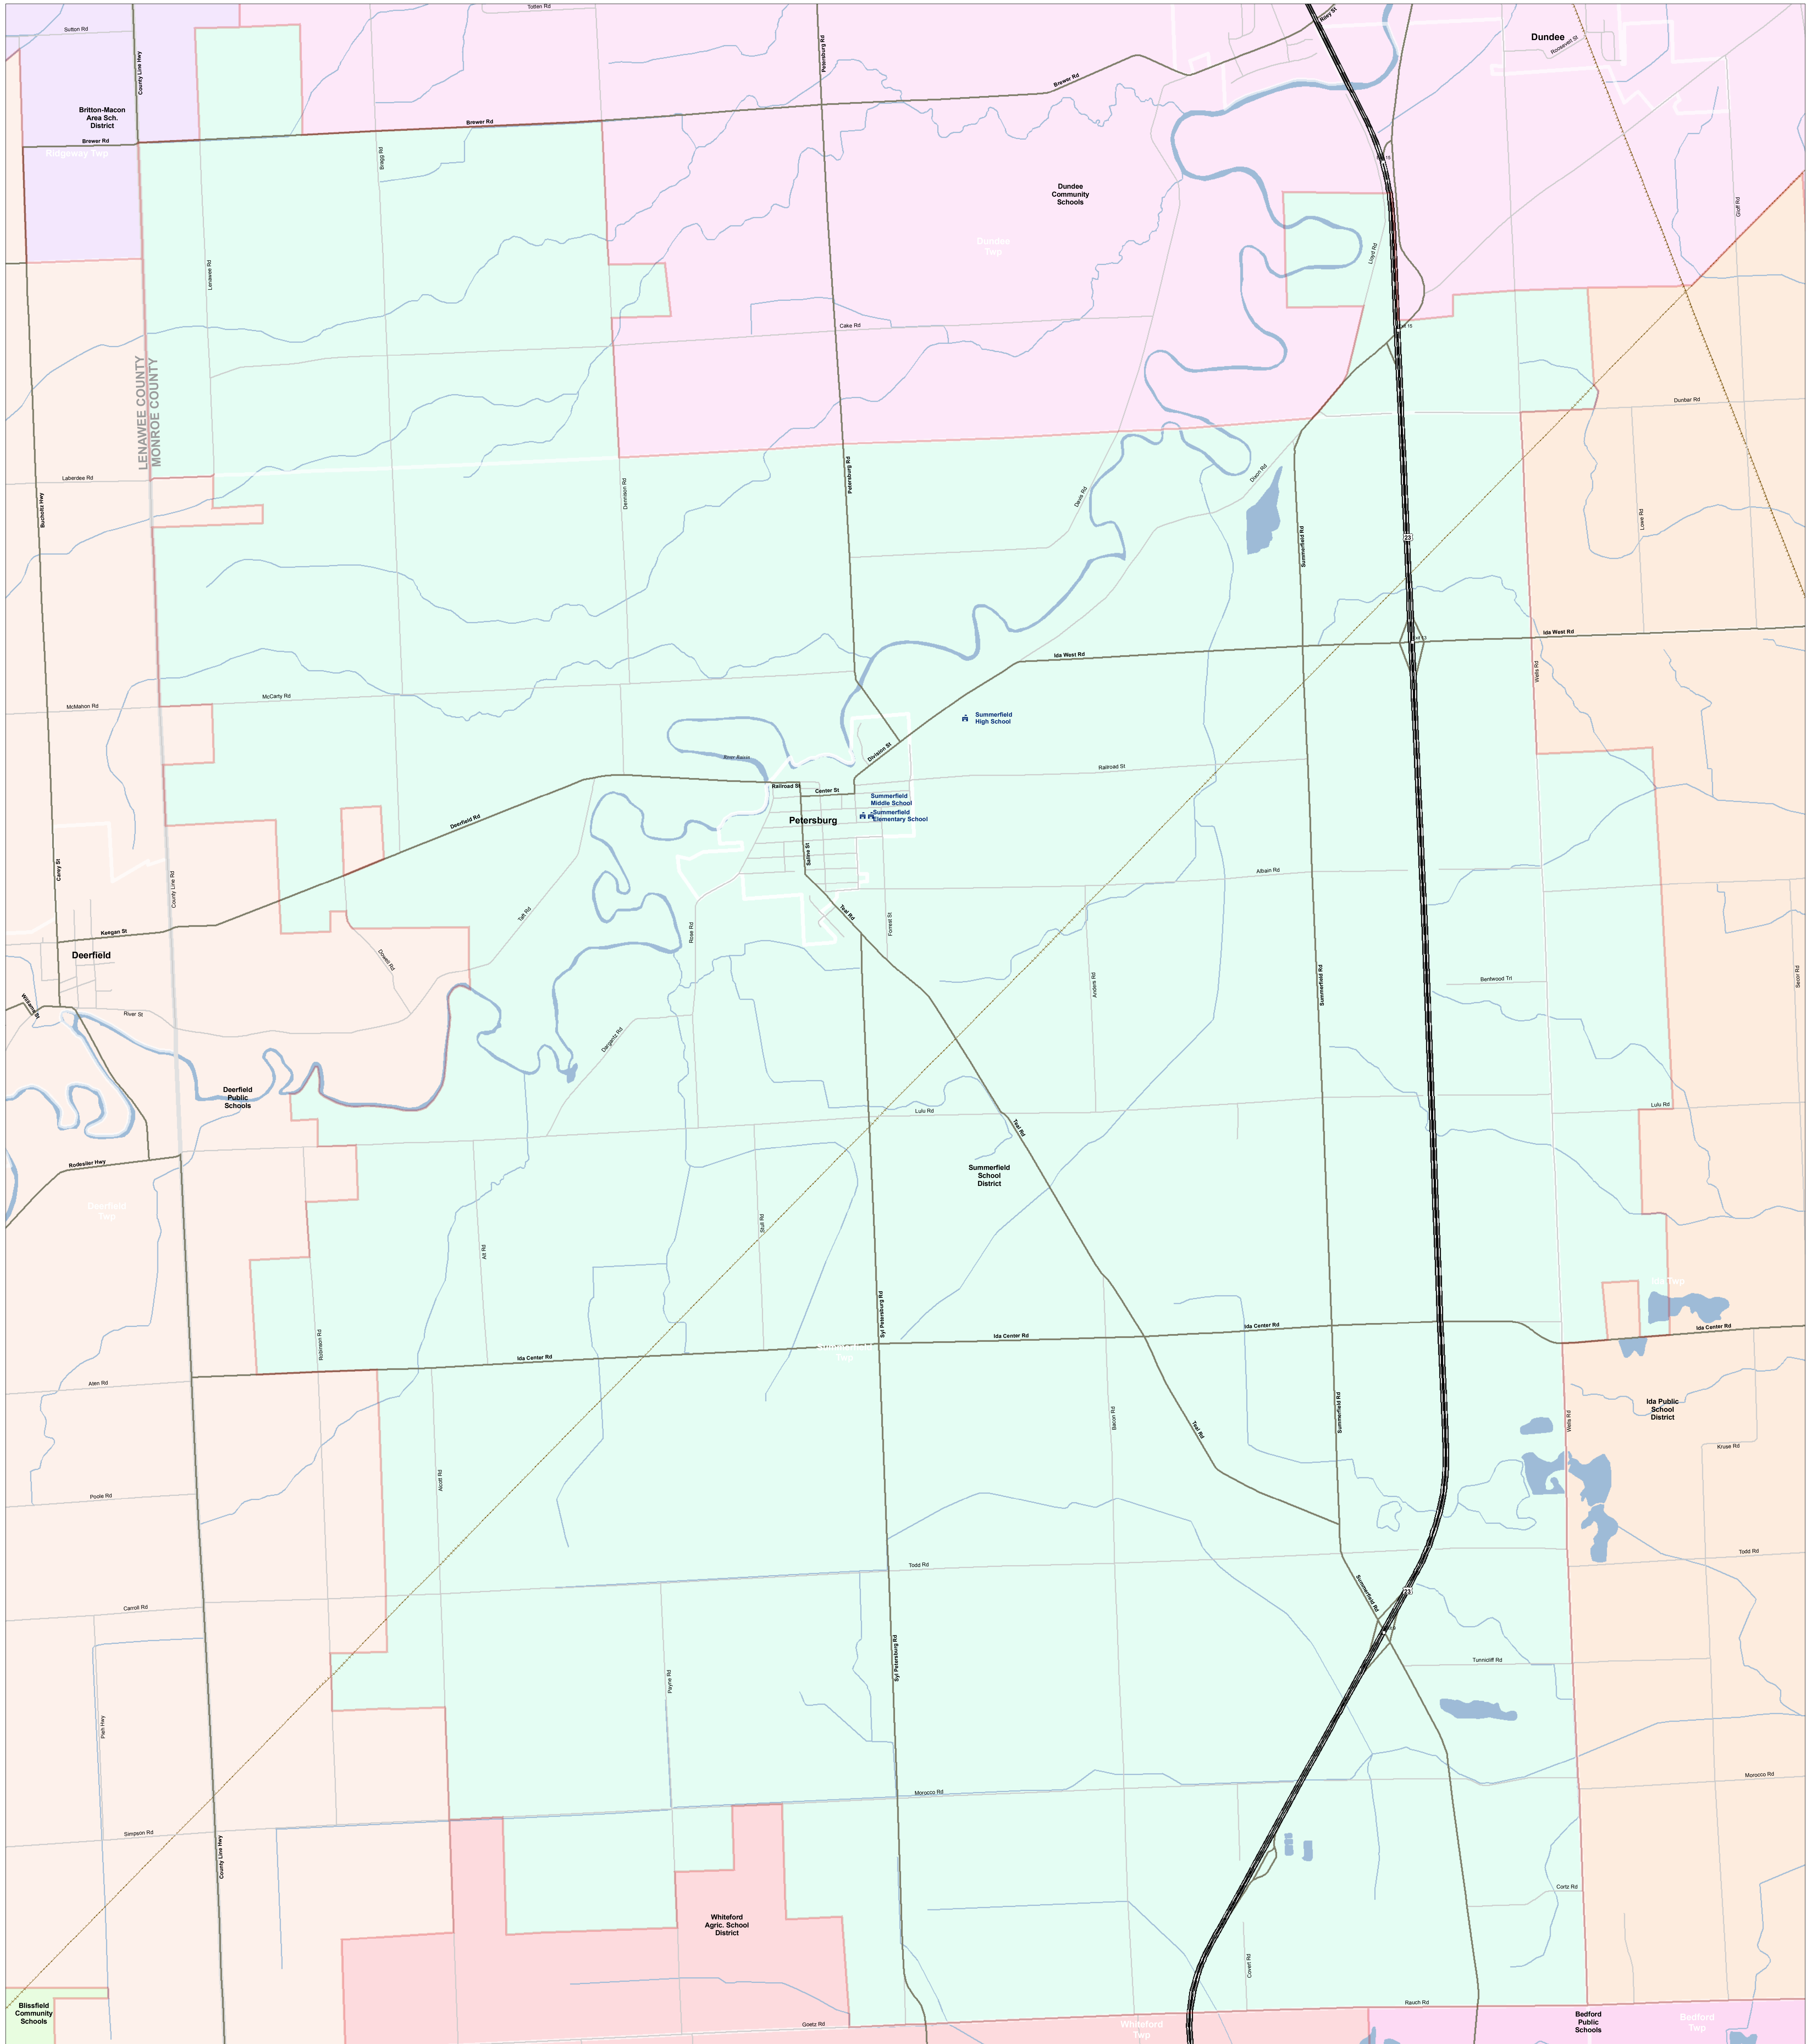

Summerfield School District

Monroe ISD

- SCHOOL
- SCHOOL DISTRICT BOUNDARY
- CITY / VILLAGE
- COUNTY BOUNDARY
- WATER FEATURE
- HIGHWAY
- MAJOR ROAD
- LOCAL ROAD
- RAILROAD

For more information:
Web: www.michigan.gov/cgi
Phone: 517.373.7910