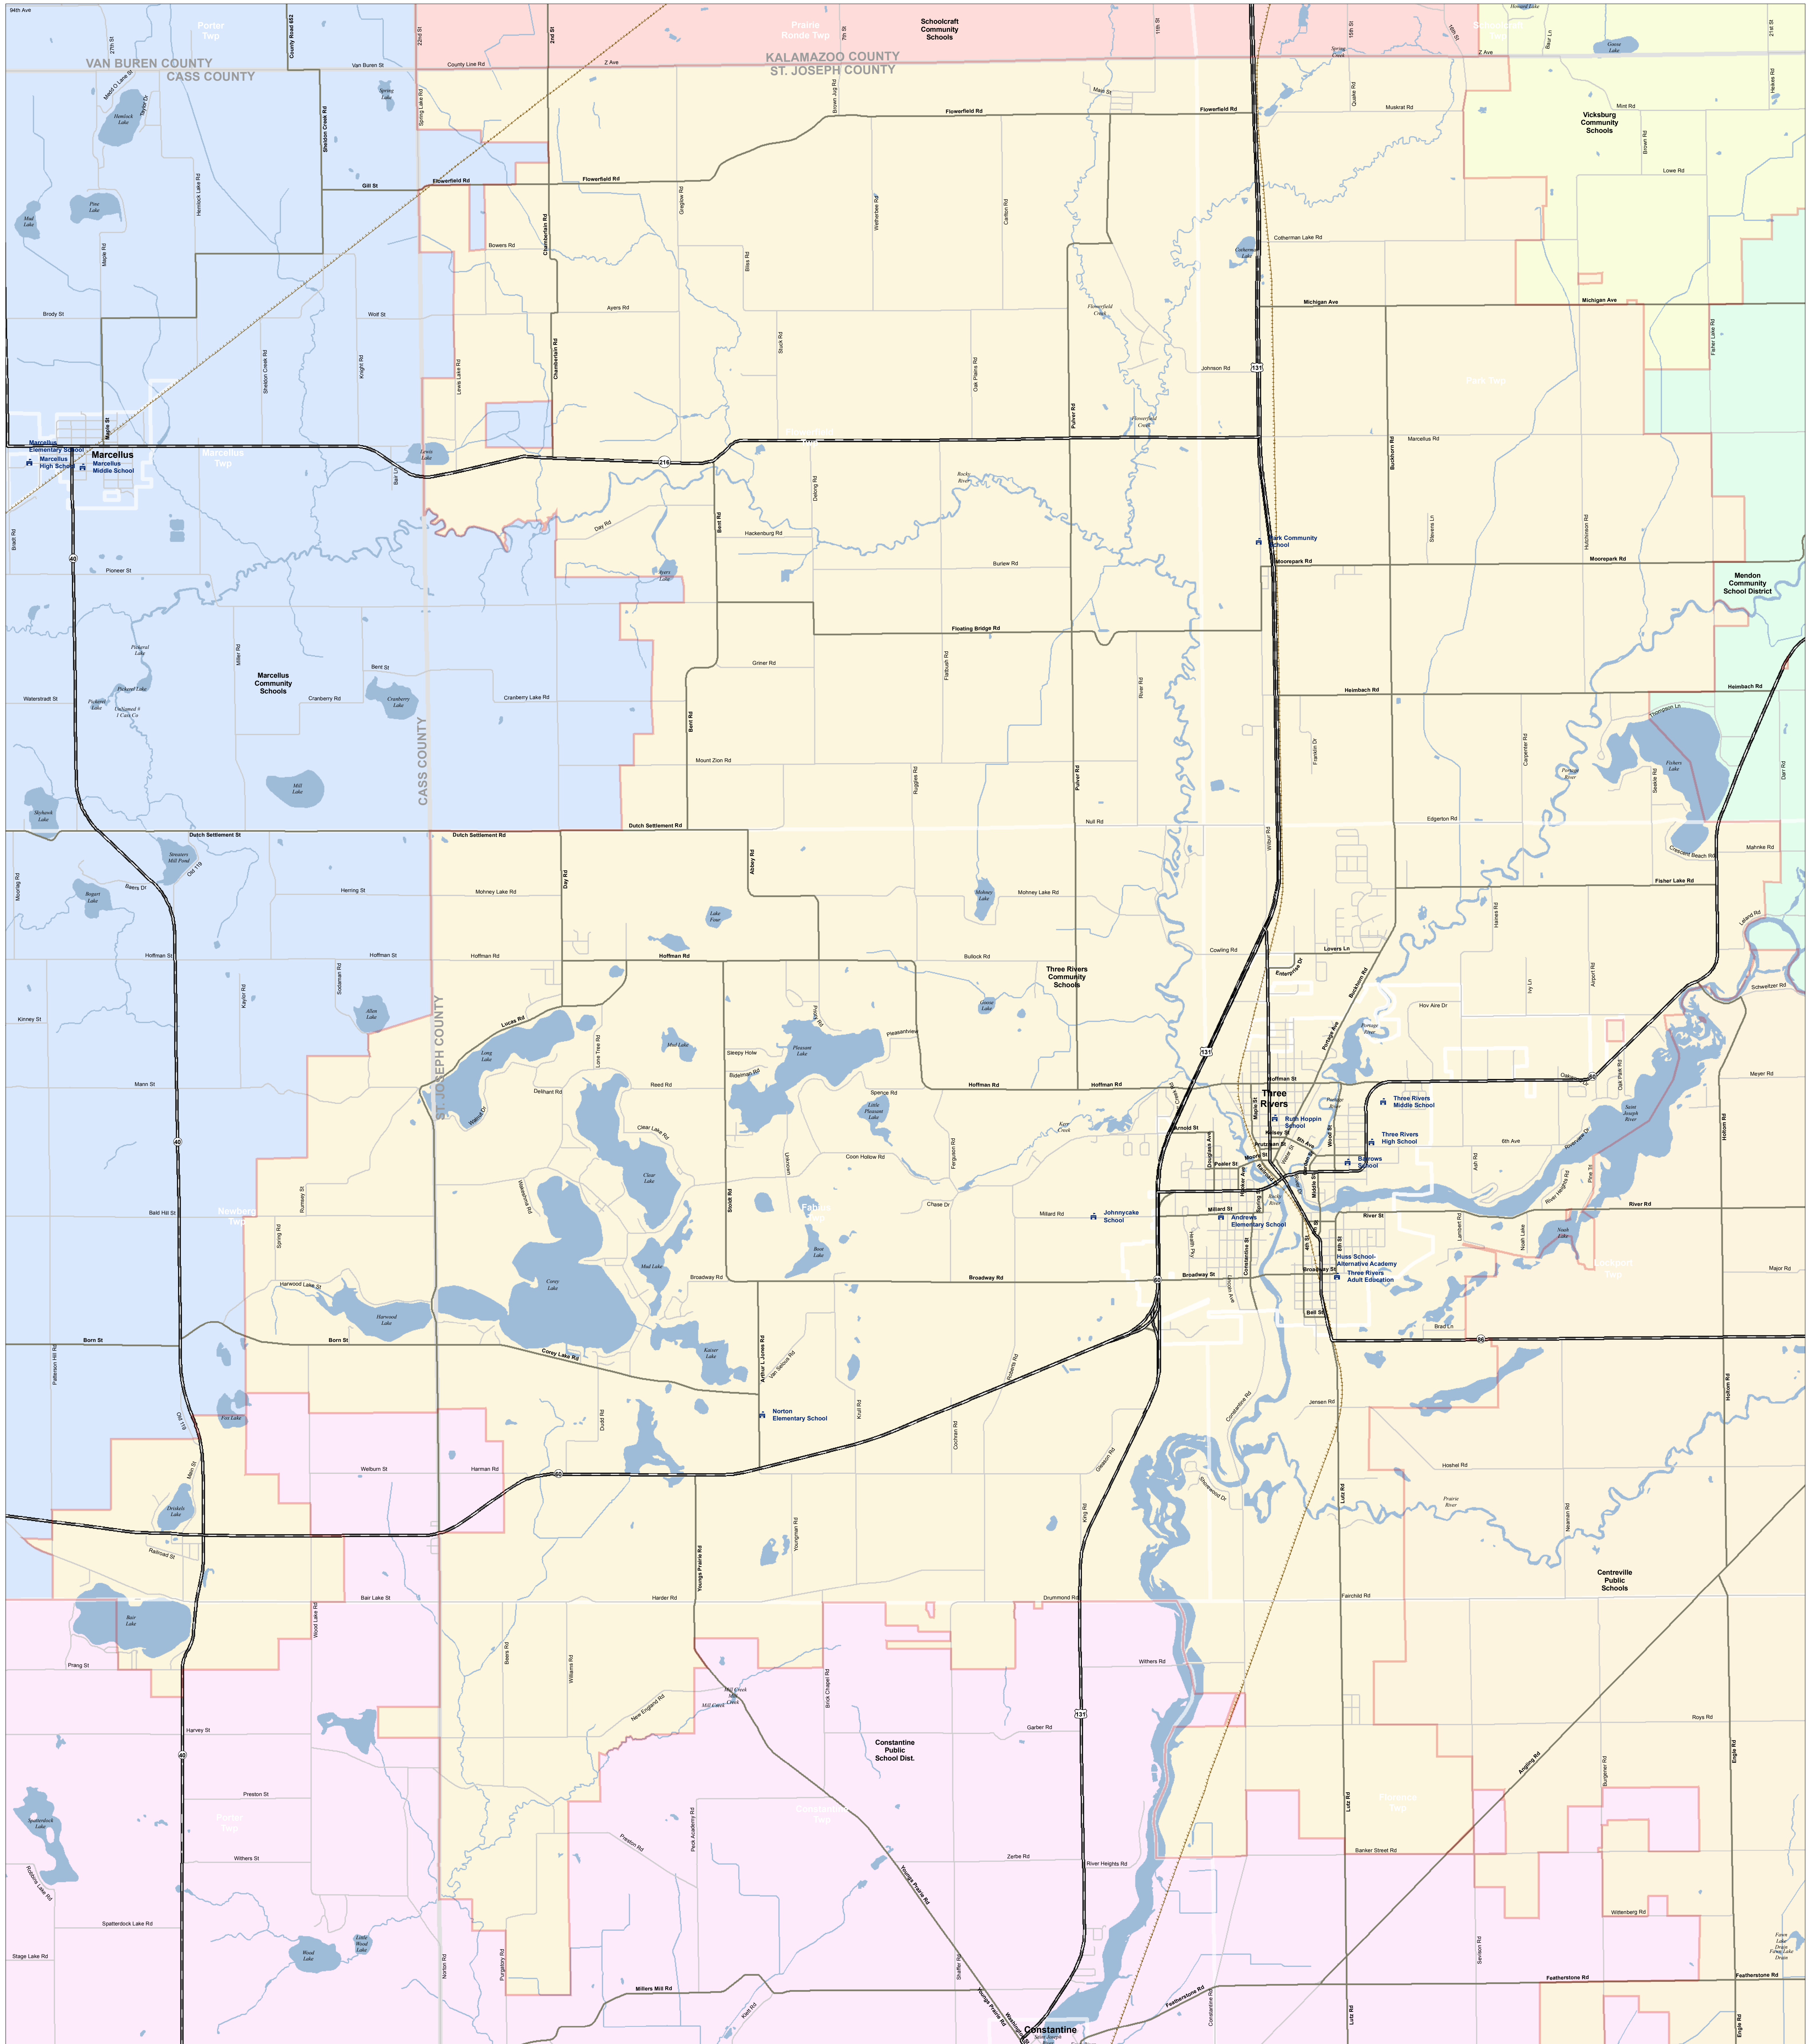

Three Rivers Community Schools

St. Joseph ISD

- SCHOOL
- SCHOOL DISTRICT BOUNDARY
- CITY / VILLAGE
- COUNTY BOUNDARY
- WATER FEATURE
- HIGHWAY
- MAJOR ROAD
- LOCAL ROAD
- RAILROAD

For more information:
Web: www.michigan.gov/cgi
Phone: 517.373.7910