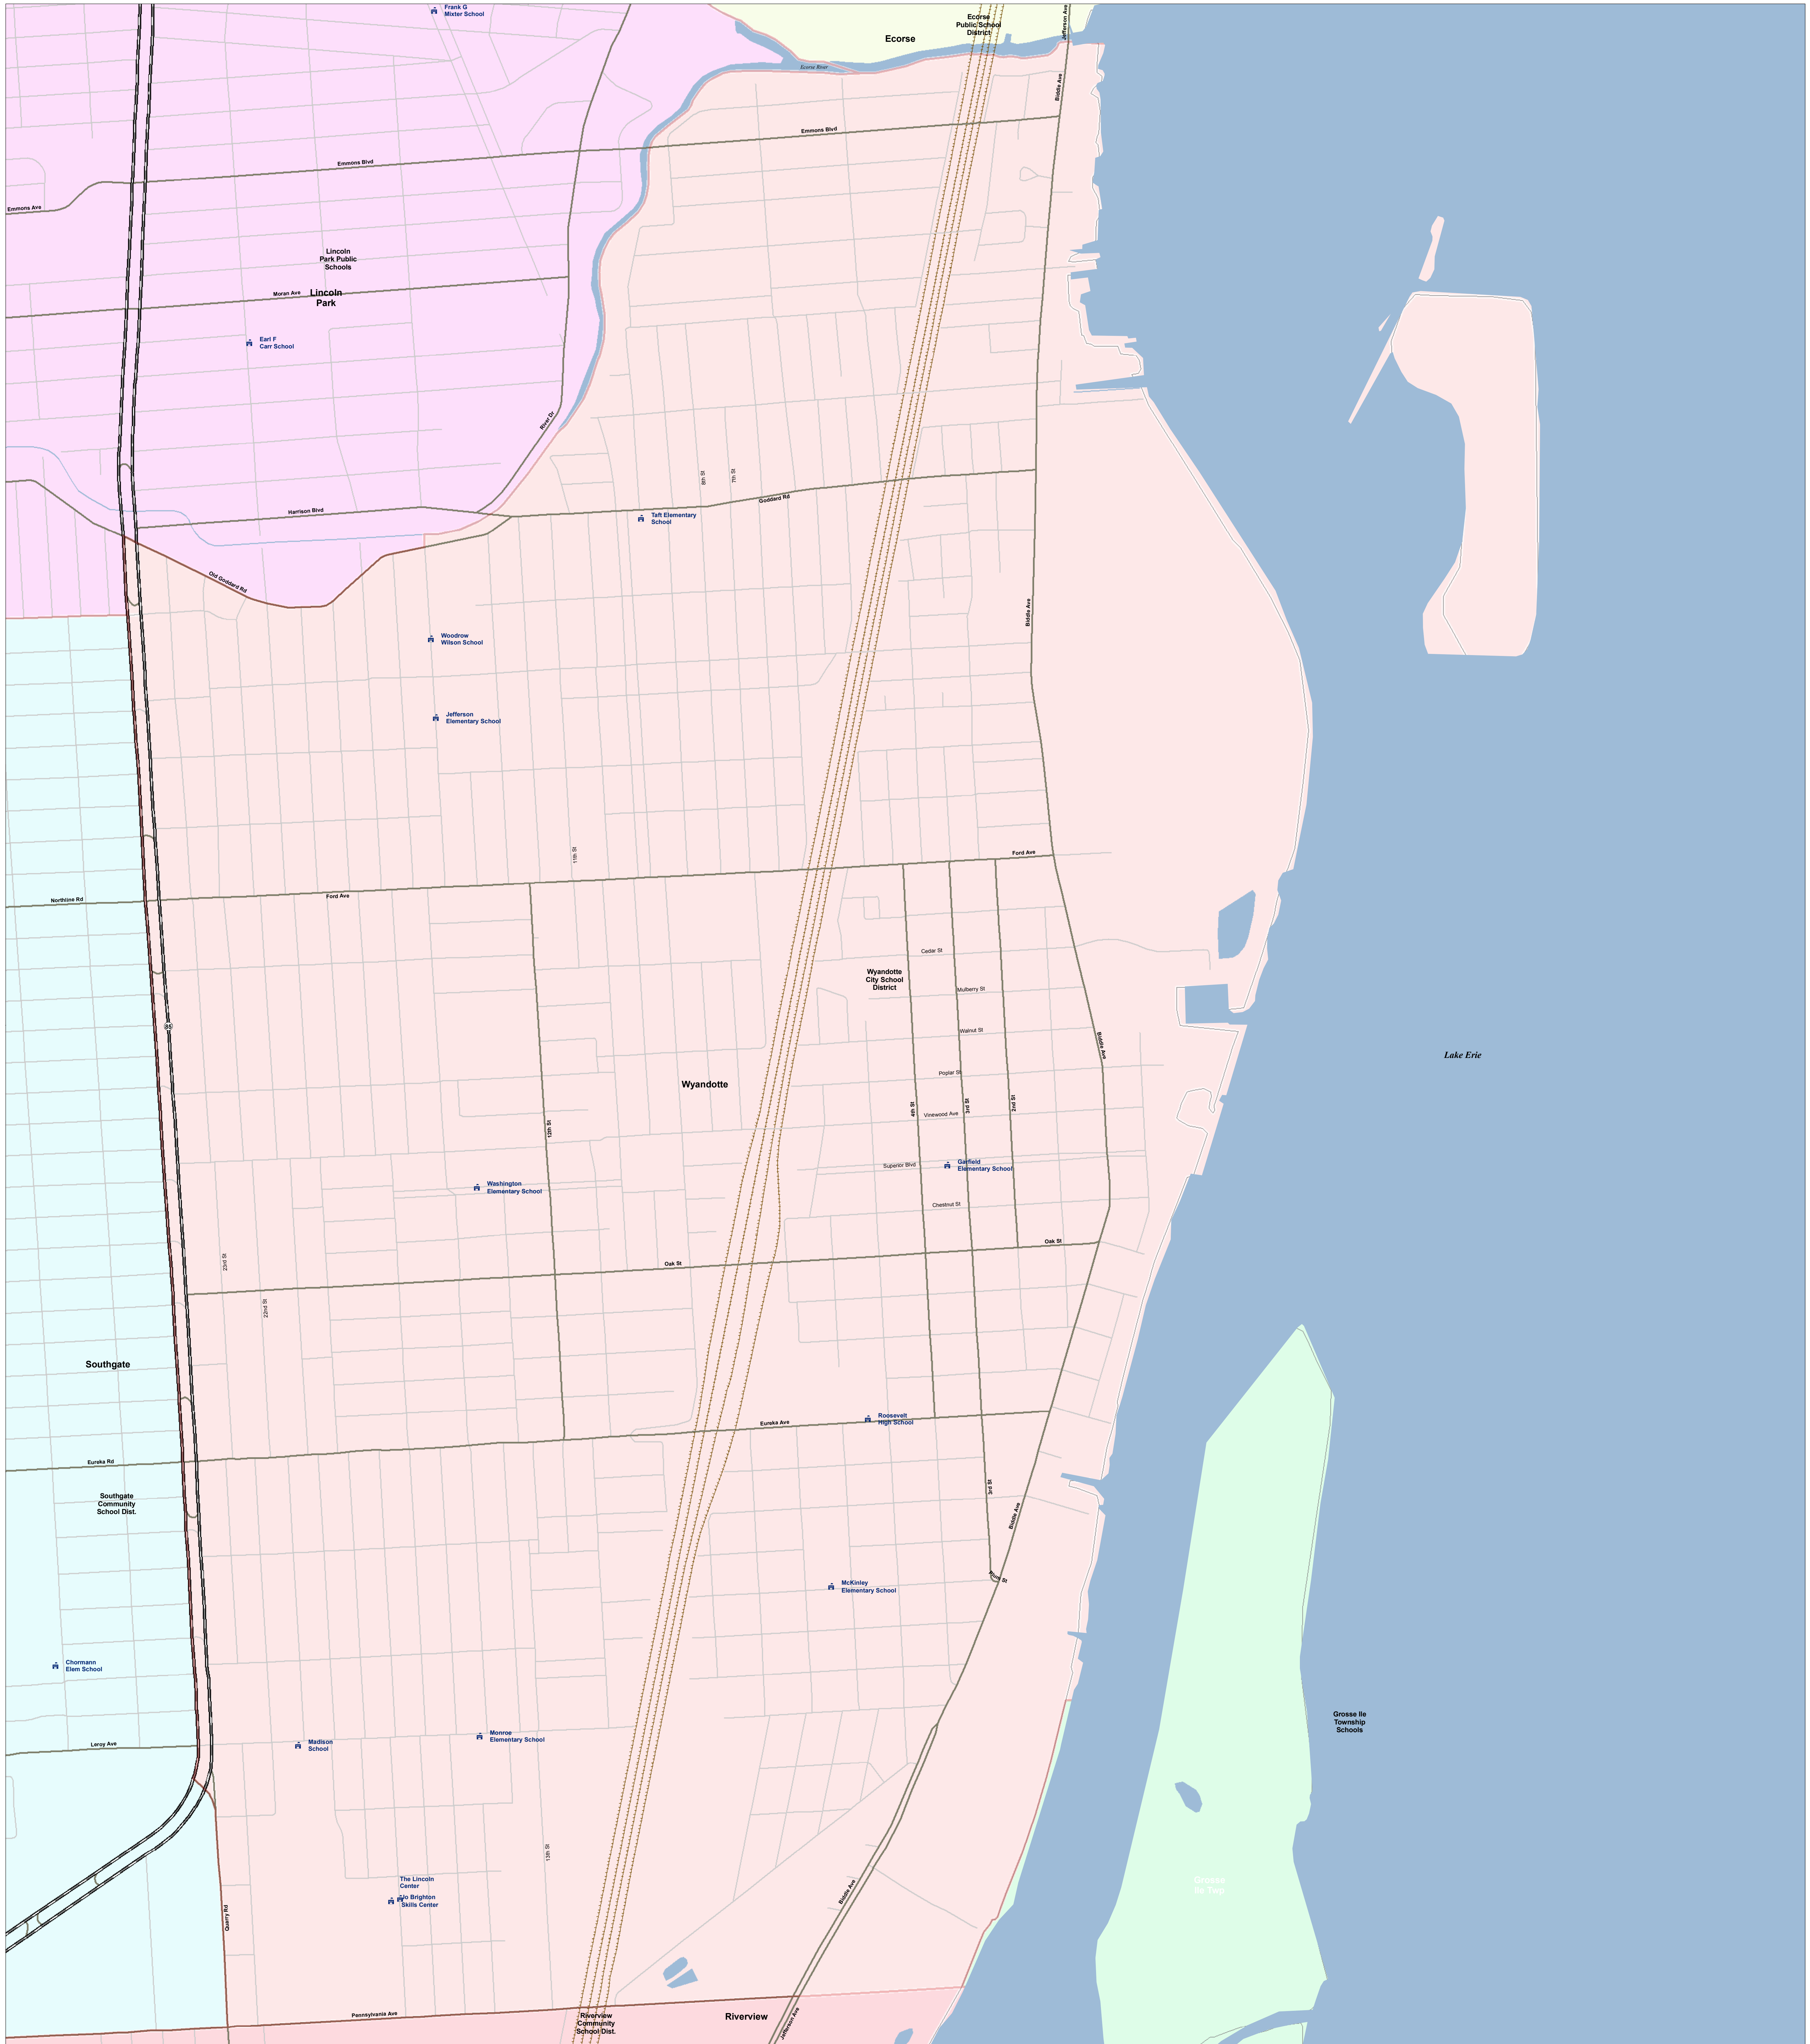

Wyandotte City School District

Wayne RESA

- SCHOOL
- SCHOOL DISTRICT BOUNDARY
- CITY / VILLAGE
- COUNTY BOUNDARY
- WATER FEATURE
- **Road System**
  - HIGHWAY
  - MAJOR ROAD
  - LOCAL ROAD
  - RAILROAD

For more information:
Web: www.michigan.gov/cig
Phone: 517.373.7910