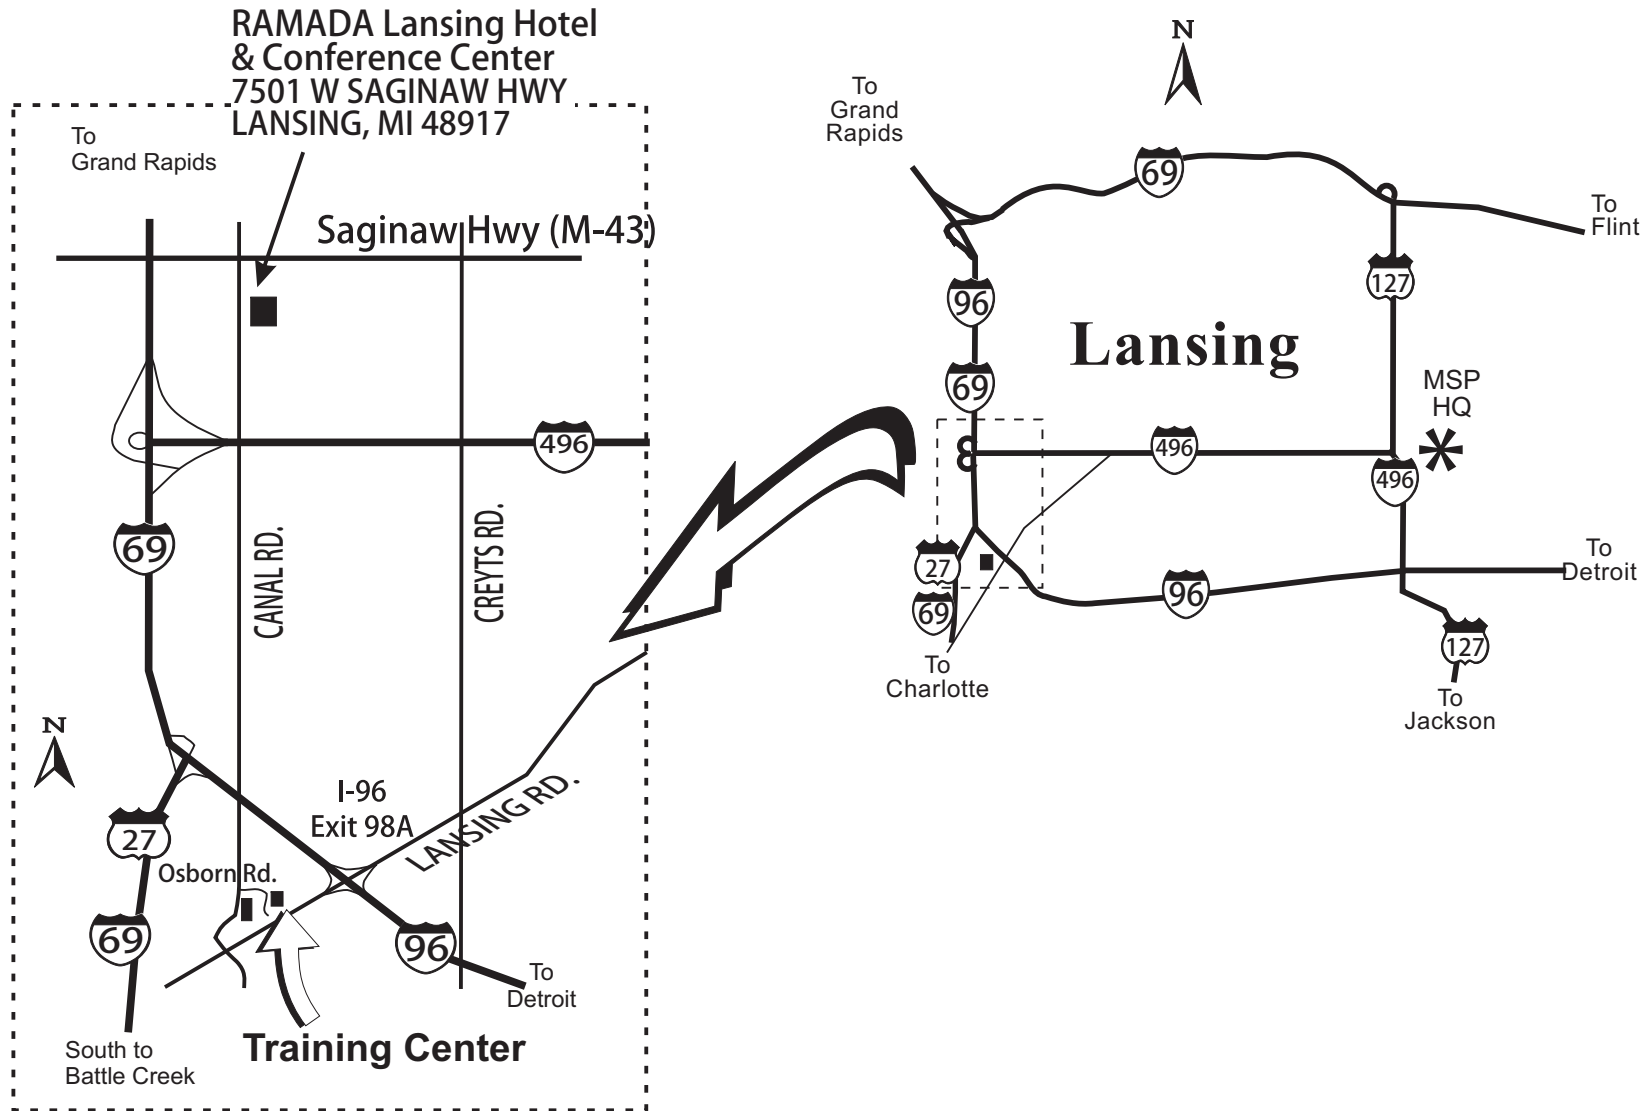

Emergency Management & Homeland Security Training Center

RAMADA Lansing Hotel
& Conference Center
7501 W SAGINAW HWY
LANSING, MI 48917

Training Center

**Emergency Management &
Homeland Security Training Center**

7426 Osborn
Lansing, MI 48913
Located adjacent to the
State Police Training Academy