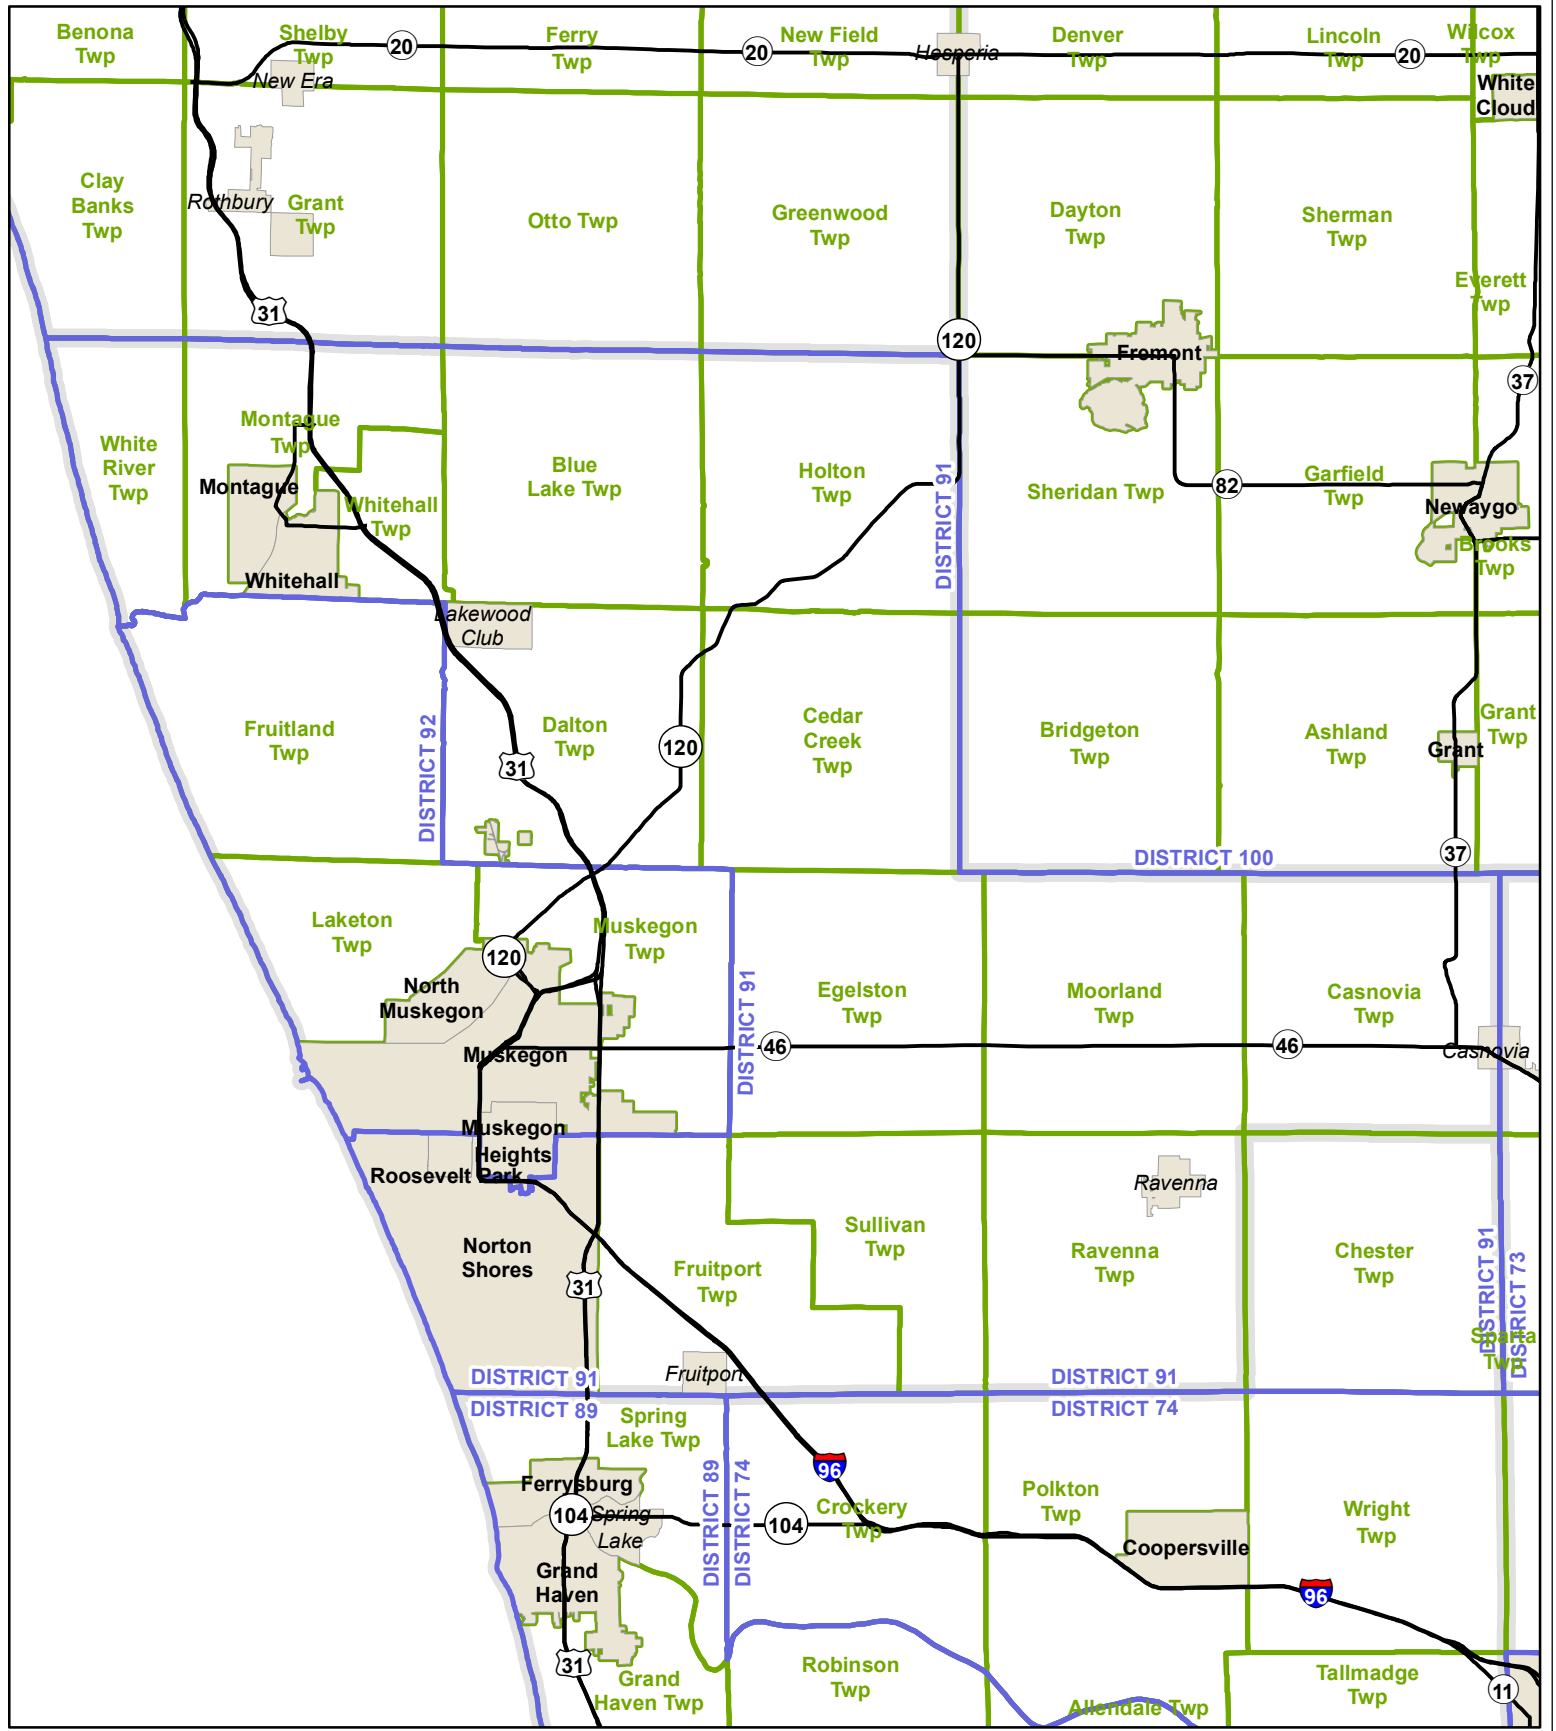

2000 MICHIGAN STATE HOUSE OF REPRESENTATIVES DISTRICT 91

Map Legend

- House
- City
- County
- Township
- Highway

Michigan State House of Representatives

District 091

Muskegon County (part)
Blue Lake township
Casnovia township
Cedar Creek township
Dalton township
Egelston township
Fruitport township
Holton township
Montague city
Montague township
Moorland township
Norton Shores city
Ravenna township
Roosevelt Park city
Sullivan township
White River township
Whitehall city
Whitehall township
Ottawa County (part)
Chester township