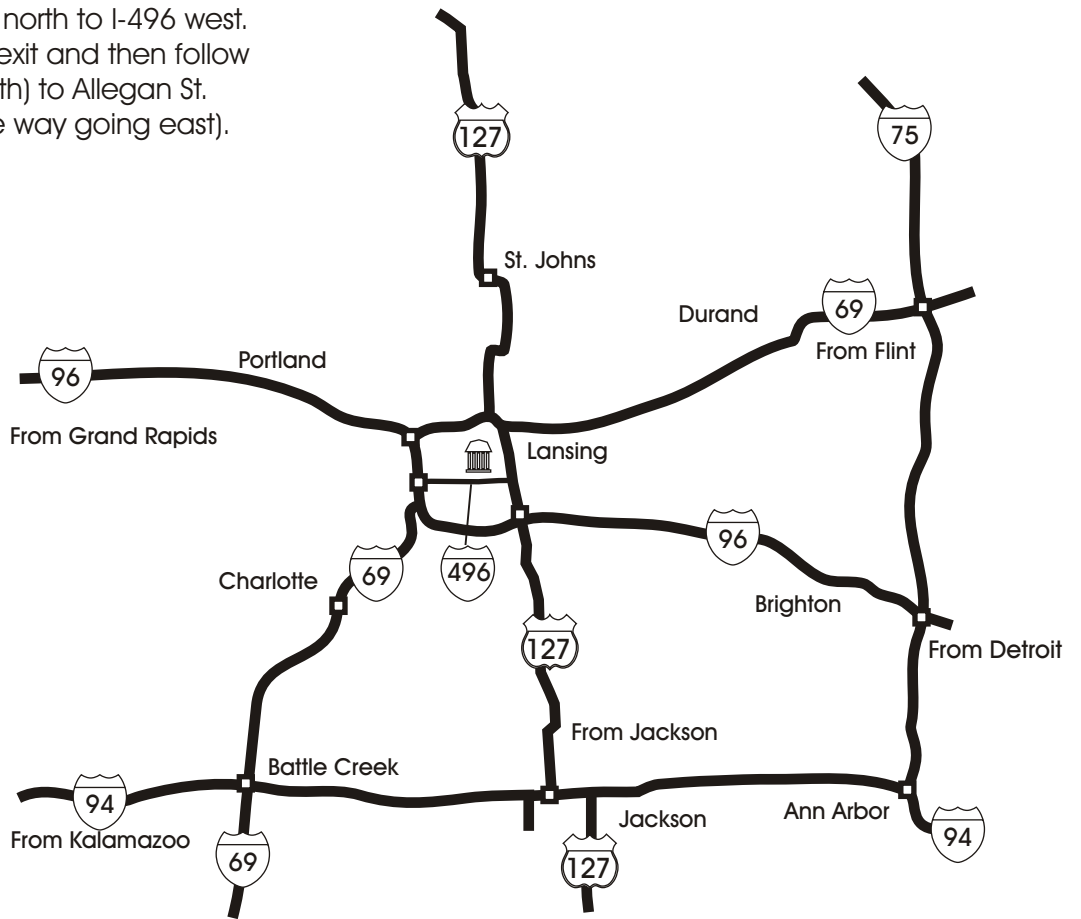

DIRECTIONS TO THE STATE CAPITOL

You can get here from there.

From Traverse City/Alpena/Mt. Pleasant

From Jackson: Follow US-127 north to I-496 west. Follow I-496 to Pine/Walnut St exit and then follow Walnut St. (one way going north) to Allegan St. Turn right onto Allegan St. (one way going east). The Capitol is on the left.

Note: When exiting from westbound I-496, Walnut St. is an immediate right turn. You will need to merge to the far right lane. If you miss the turn onto Walnut St., go to Martin Luther King Blvd. (M-99) and turn right. Follow MLK to Allegan St. and turn right. Continue on Allegan St. past Pine St. and Walnut St. The Capitol will be on the left.