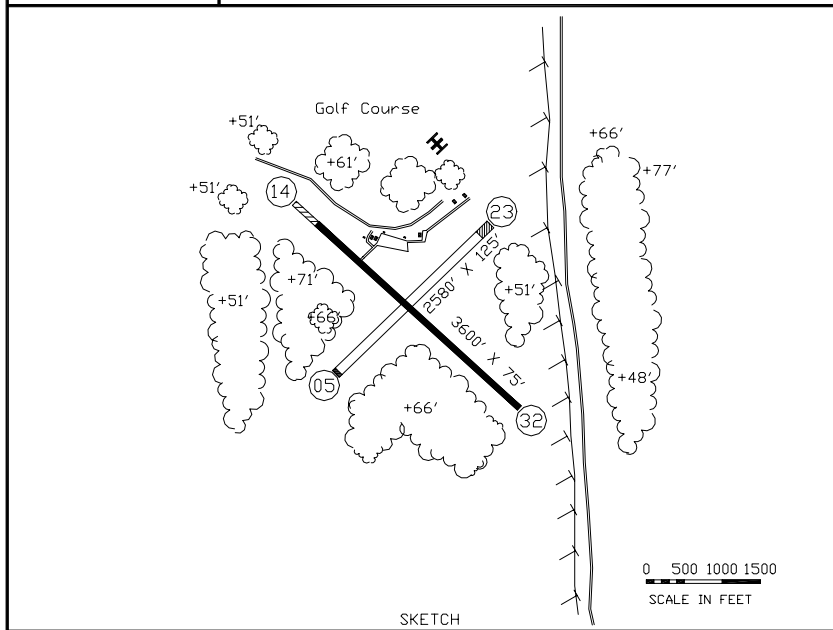

KINGS LAND O'LAKES - WI

FREQ		1705' ELEV	N ↑ ↓
CTAF/U	122.85		
MINNEAPOLIS CTR	133.65		
GCO	121.725		
AWOS	118.32	SCALE IN MILES	000000
11-00		LOCATION	

RWY LENGTH BEYOND DISPLACED THR

05/ — * 14/ —
23/ — * 32/ —

COORDINATES

46° 09.23N
089° 12.72W

ARPT: Kings Land O' Lakes (LNL), IAP
FM CITY: 1 SE
LGT: ROTG BCN. MIRL rwy 14/32, PAPI,
REIL - STD PCL.
MGR: Peter Olk
PH: 715-547-3337

FBO: Barry Aviation 715-547-6391
ATND: May - Sep 0800-1700, Oct - Apr 0900-
1600.

RDO NAV AIDS: 109.2 (RHI) 016° 32.9 NM to
fld, NDB (LNL) 396 on fld

FUEL: 100LL
RPR: Major A&P
WX: FSS Green Bay (GRB) 800-992-7433,
AWOS

SNWRMVL: Rwy 14/32*
TRNSP: CC
MEALS: Adj
RON: Adj

RMK: Deer on & invof arpt. Glider & ultralights use right hand traffic. Aerobatic box between 6,000' and 2,000' MSL.