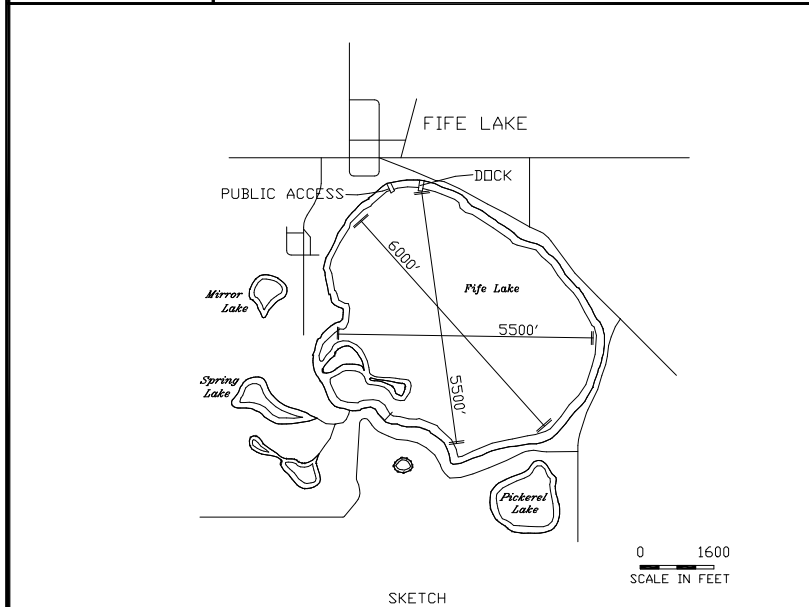

FIFE LAKE S.P.B. (M47)

F

RWY LENGTH BEYOND DISPLACED THR

N/A

COORDINATES

44° 34.05'N
085° 20.65'W

ARPT: Fife Lake Seaplane Base (M47)

Seaplane Base

FM CITY: 0.1 mi E

LGT: None

MGR: Robert J. Hebel

PH: 231-879-4105

FBO: None

ATND: SR-SS

NAV AIDS: 114.6 (TVC) 128° 10.5 NM to fld.

FUEL: AUTO 92 OCT*

RPR: None

WX: FSS 800-992-7433

SNW RMVL: None

TRNSP: In town

MEALS: In town

RON: In town

RMK: *Aviation fuel on request, 3 day notification required.