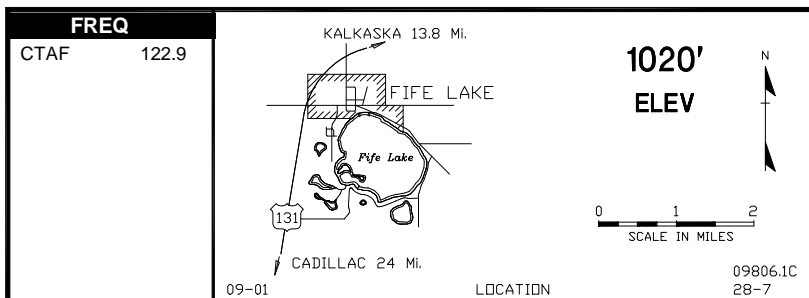

FIFE LAKE S.P.B. (M47)

F

RWY LENGTH BEYOND DISPLACED THR

N/A

COORDINATES

44° 34.05'N
085° 20.65'W

ARPT: Fife Lake Seaplane Base (M47)

Seaplane Base

FM CITY: 0.1 mi E

LGT: None

MGR: Robert J. Hebel

PH: 231-879-4105

FBO: None

ATND: SR-SS

NAV AIDS: 114.6 (TVC) 128° 10.5 NM to fld.

FUEL: AUTO 92 OCT*