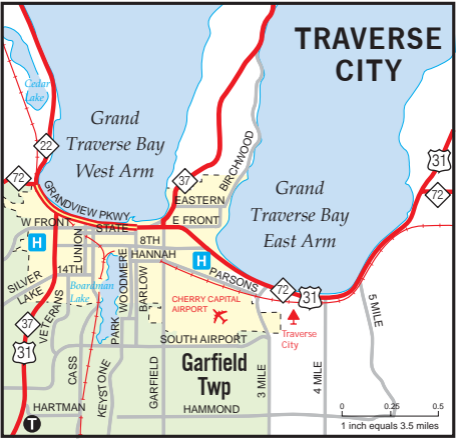

TRAVERSE CITY

Grand Traverse Bay West Arm

Grand Traverse Bay East Arm

CHERRY CAPITAL AIRPORT

Garfield Twp
HAMMOND

Traverse City

0 0.25 0.5
1 inch equals 3.5 miles