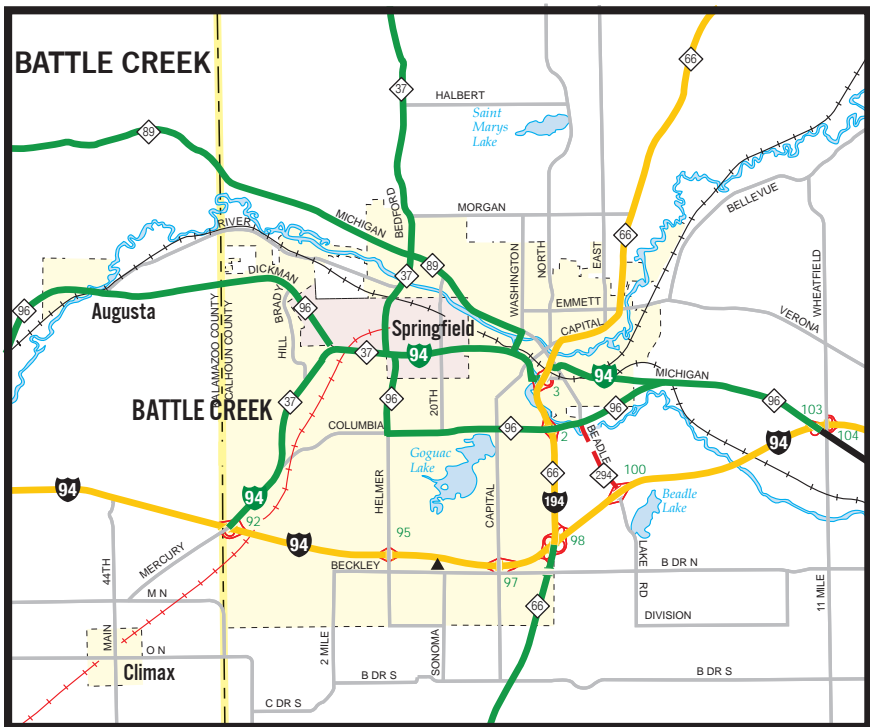

BATTLE CREEK

Augusta

Springfield

BATTLE CREEK

Climax

HALBERT

Saint Marys Lake

MORGAN

BELLEVUE

RIVER

MICHIGAN
BEDFORD

WASHINGTON
NORTH

EAST

EMMETT

CAPITAL

VERONA

WHEATFIELD

DICKMAN
HILL
BRADY

20TH

MICHIGAN

COLUMBIA

HELMER

CAPITAL

Beadle Lake

LAKE

B DR N

RD

DIVISION

2 MILE

BECKLEY

B DR S

SONOMA