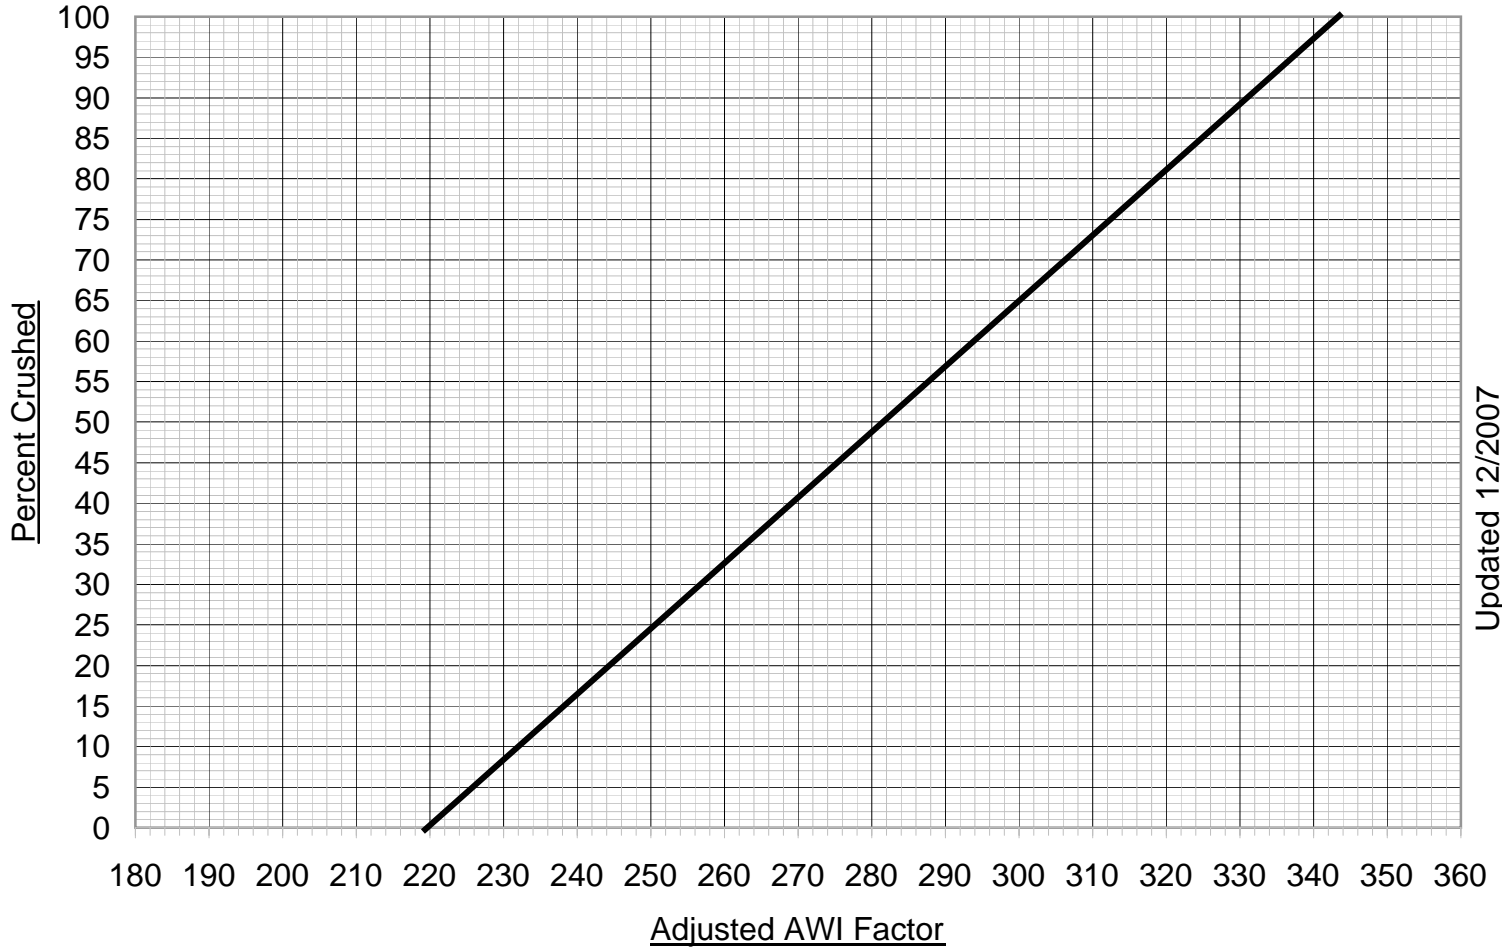

# AWI/CRUSHED NOMOGRAPH

PIT # 13-097

Updated 12/2007