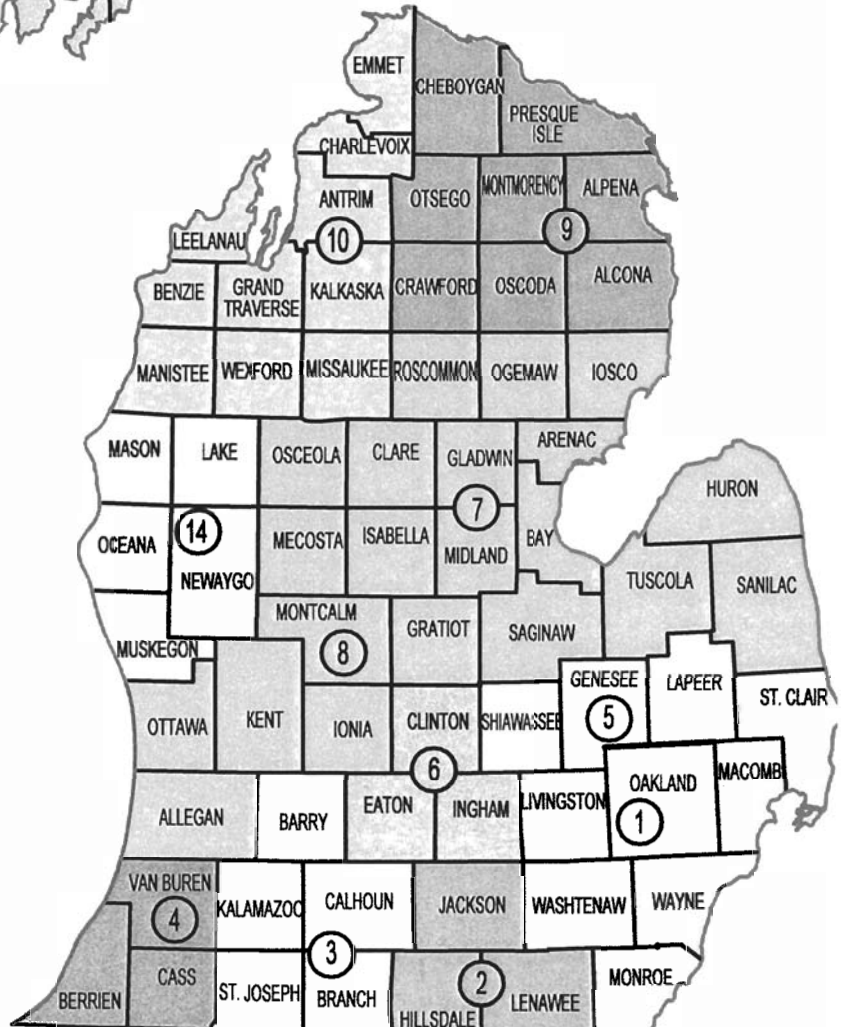

# Michigan State Planning and Development Regions

- Michigan Planning Region**
- ① Southeast Michigan Council of Governments (SEMCOG)
  - ② Region II Planning Commission
  - ③ Southcentral Michigan Planning Council
  - ④ Southwestern Michigan Commission
  - ⑤ GLS Region V Planning and Development Commission
  - ⑥ Tri-County Regional Planning Commission
  - ⑦ East Central Michigan Planning and Development Regional Commission
  - ⑧ West Michigan Regional Planning Commission
  - ⑨ Northeast Michigan Council of Governments
  - ⑩ Northwest Michigan Council of Governments
  - ⑪ Eastern Upper Peninsula Planning and Development Regional Commission
  - ⑫ Central Upper Peninsula Planning and Development Regional Commission
  - ⑬ Western Upper Peninsula Planning and Development Regional Commission
  - ⑭ West Michigan Shoreline Regional Development Commission