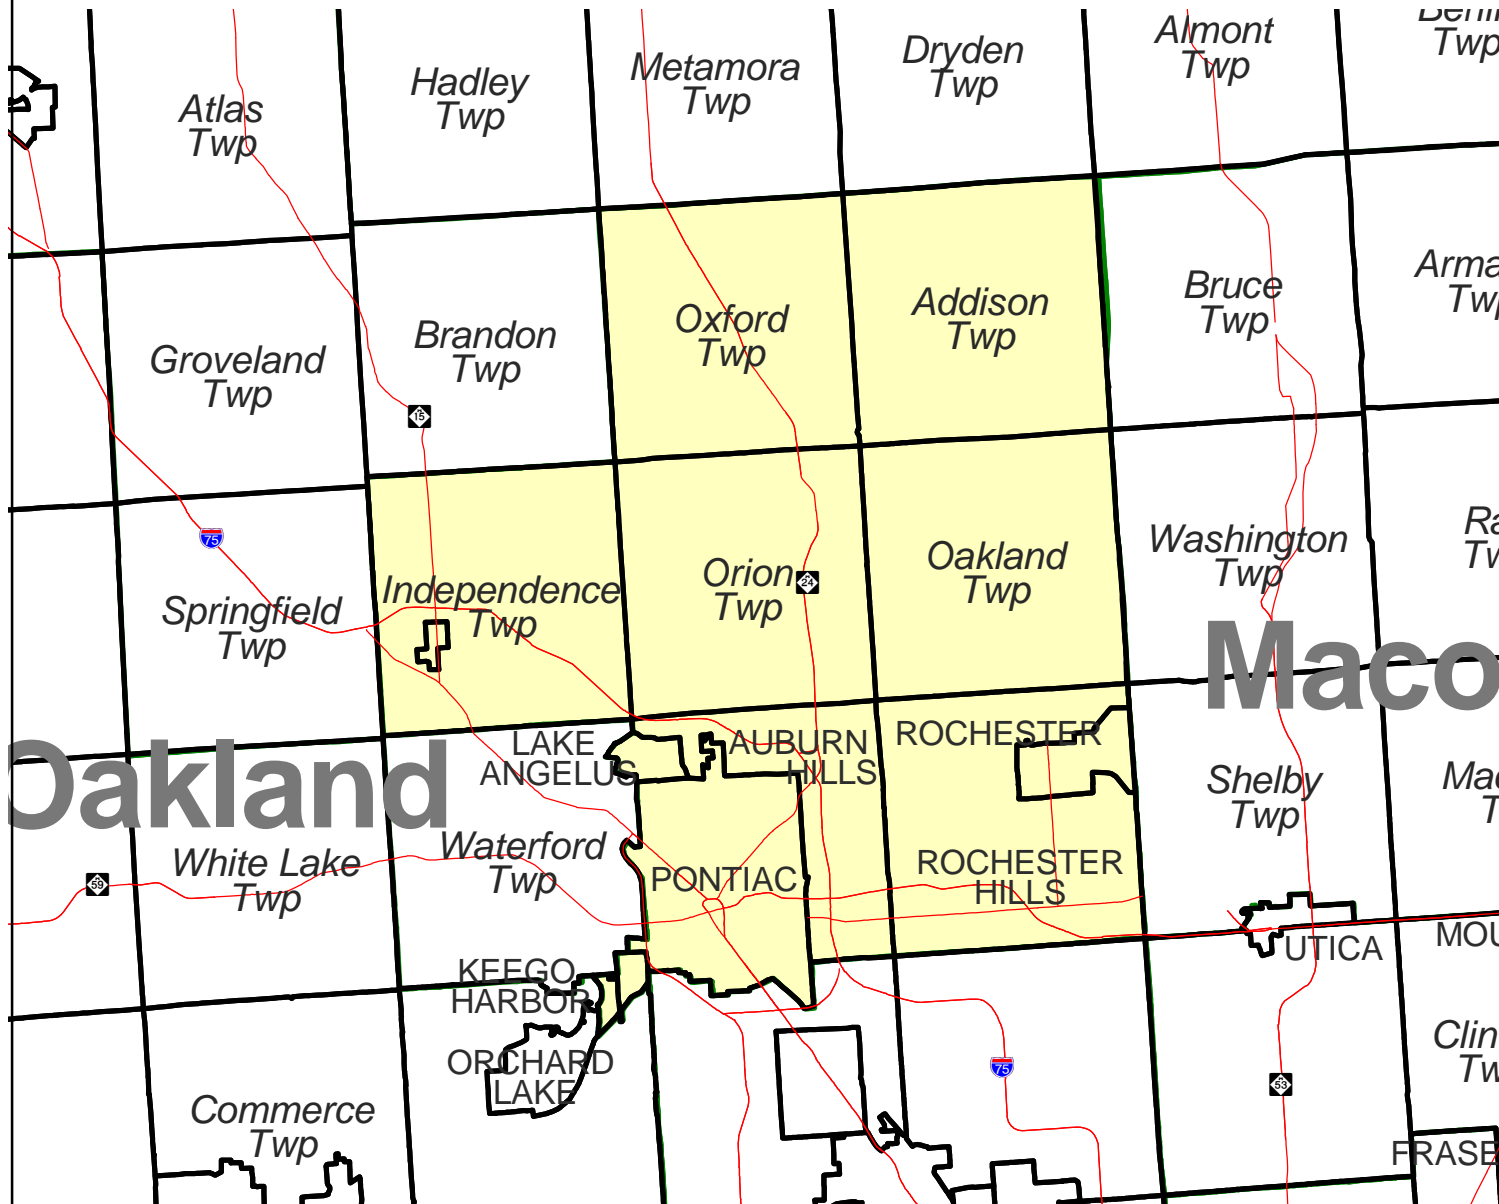

MICHIGAN STATE SENATE DISTRICT 12

Oakland

Mac

Produced by
Michigan Information Center
October 2001

- Highway
- Minor Civil Division
- District Boundary
- County Boundary

Michigan State Senate

District 12

Oakland County (part)

Addison township

Auburn Hills city

Independence township

Keego Harbor city

Lake Angelus city

Oakland township

Orion township

Oxford township

Pontiac city

Rochester city

Rochester Hills city

Sylvan Lake city

Village of Clarkston city

West Bloomfield township (part)

That portion of the township south of the township limits of Waterford,
west of the city limits of Sylvan Lake, north and east of the city limits of
Keego Harbor.