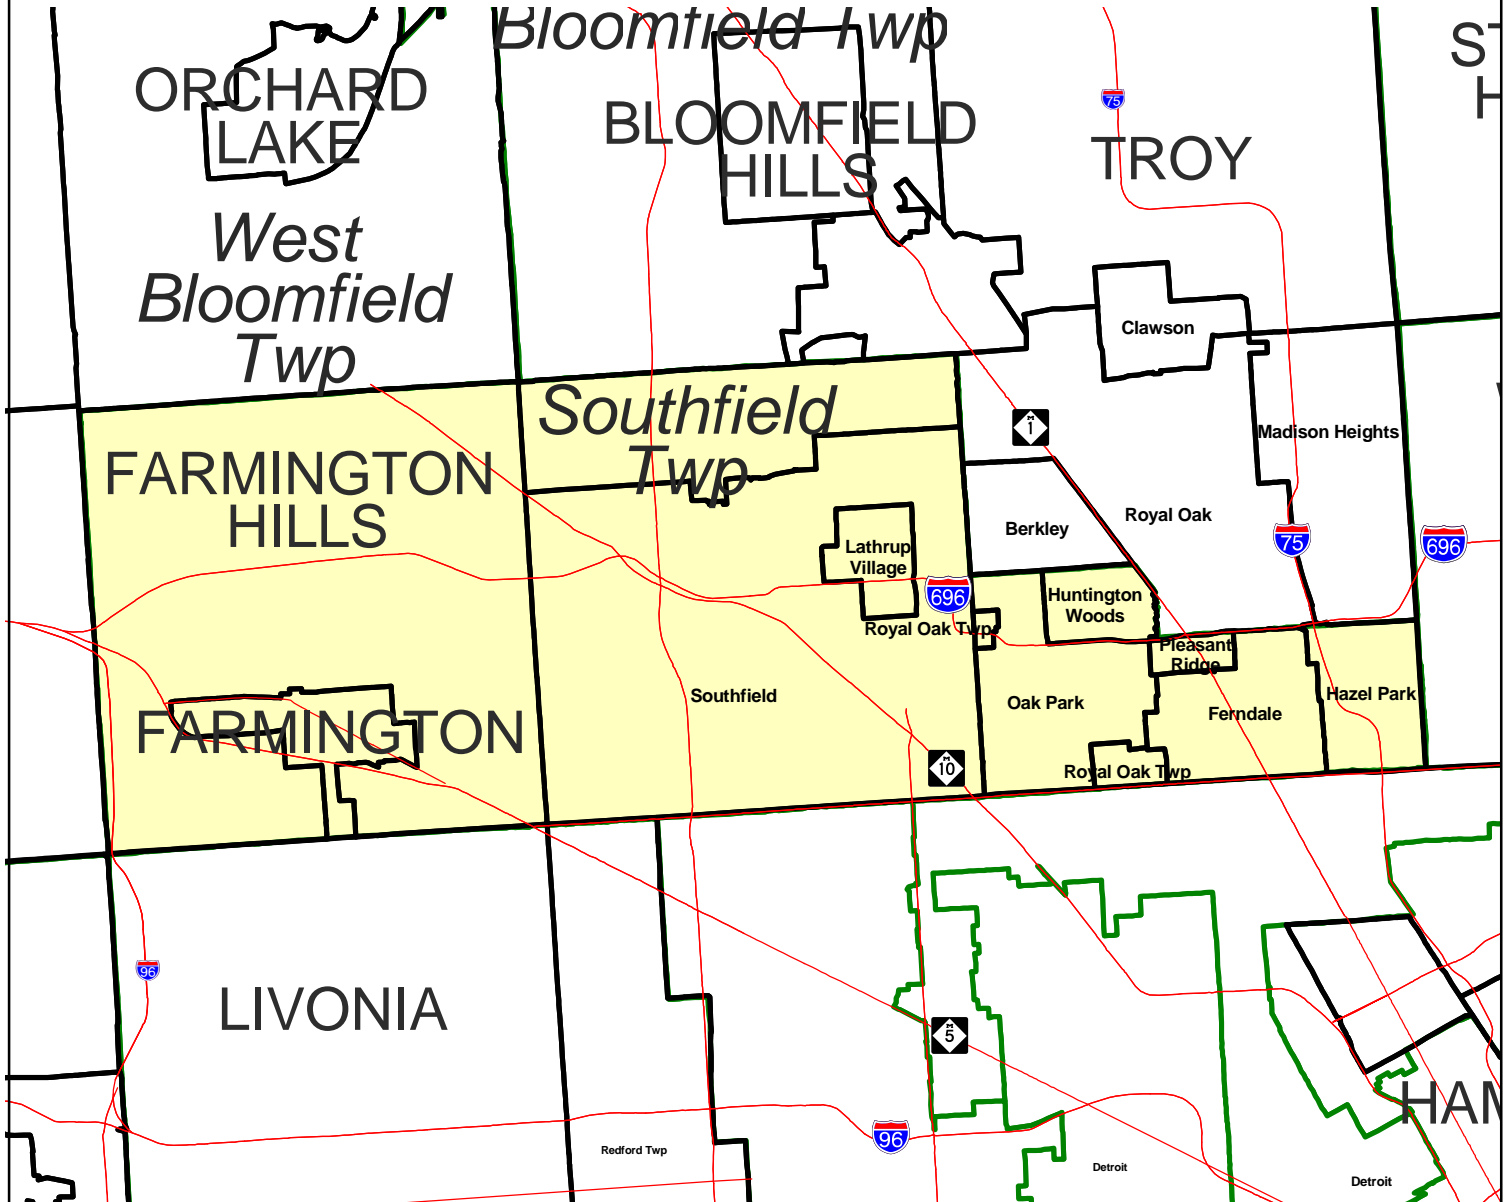

# MICHIGAN STATE SENATE DISTRICT 14

Produced by  
Michigan Information Center  
October 2001

-  Highway
-  Minor Civil Division
-  District Boundary
-  County Boundary

# Michigan State Senate

## District 14

Oakland County (part)  
Farmington city  
Farmington Hills city  
Ferndale city  
Hazel Park city  
Huntington Woods city  
Lathrup Village city  
Oak Park city  
Pleasant Ridge city  
Royal Oak township  
Southfield city  
Southfield township