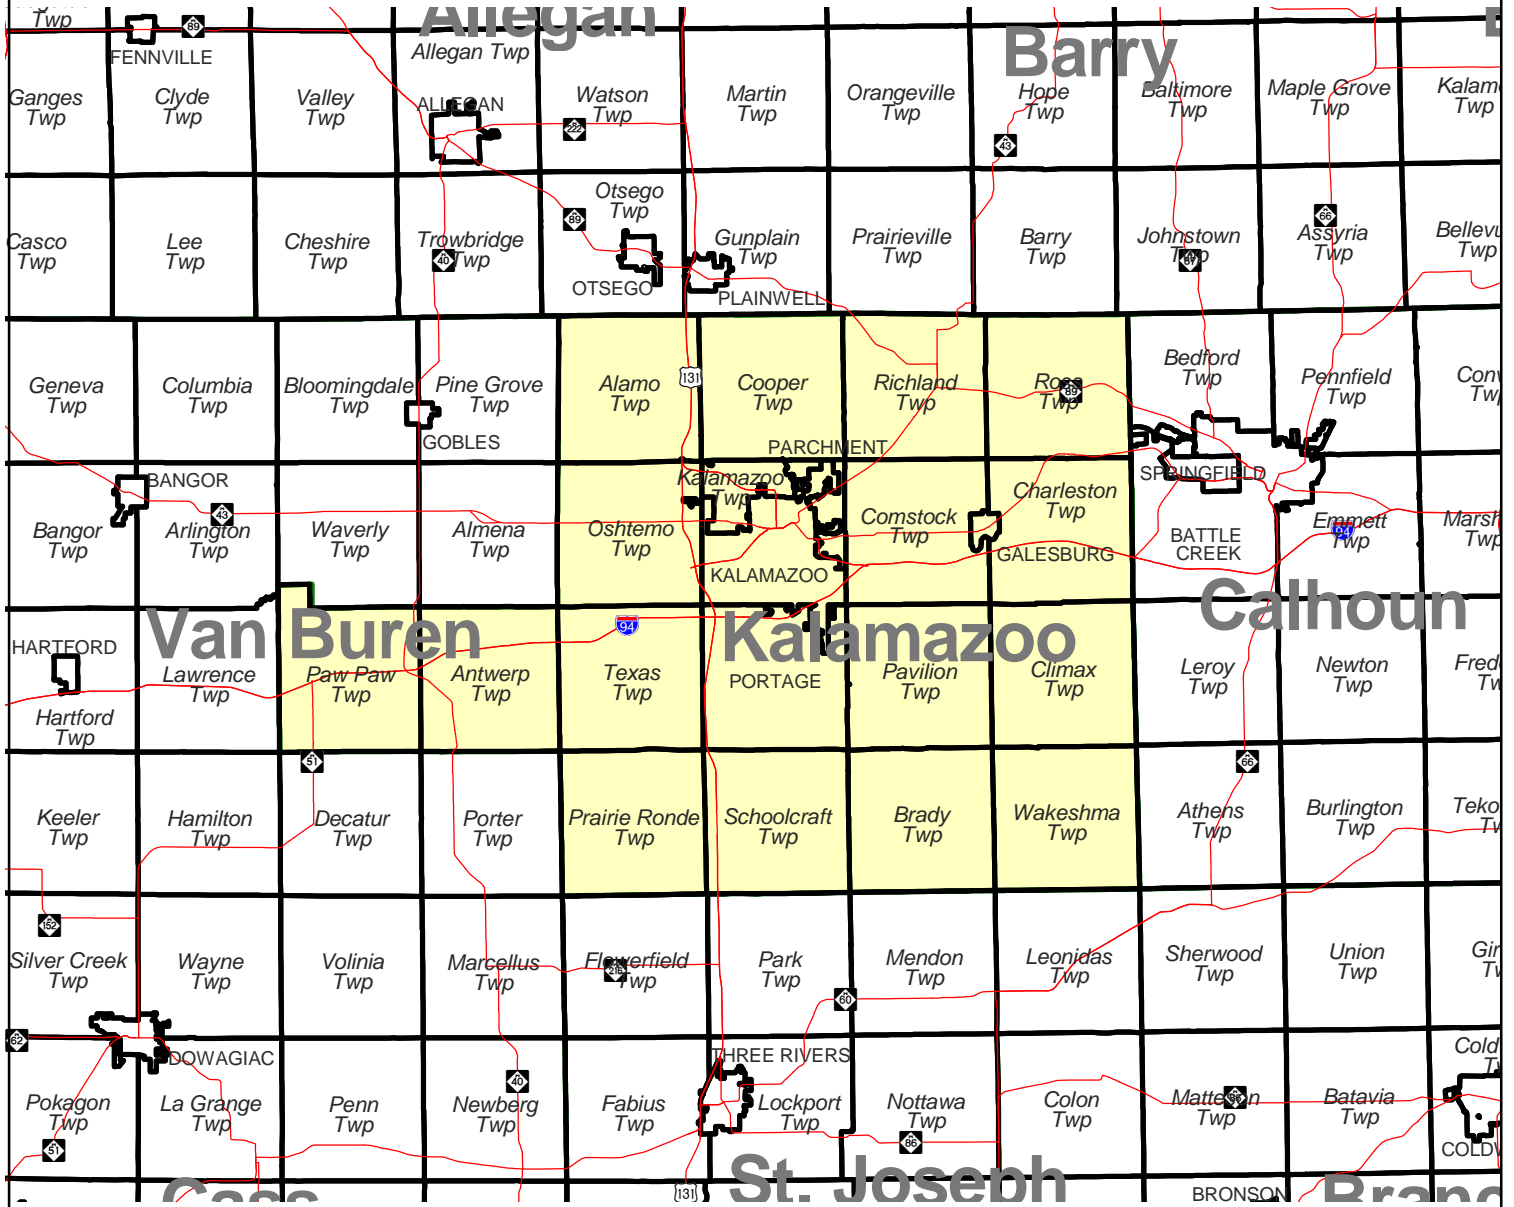

# MICHIGAN STATE SENATE DISTRICT 20

Produced by  
Michigan Information Center  
October 2001

- Highway
- Minor Civil Division
- District Boundary
- County Boundary

# Michigan State Senate

## District 20

Kalamazoo County

Van Buren (part)

Antwerp township

Paw Paw township

Published pursuant to Public Act 116 of 2001  
Produced by the Michigan Information Center  
Michigan Department of Information and Technology  
November 1, 2001