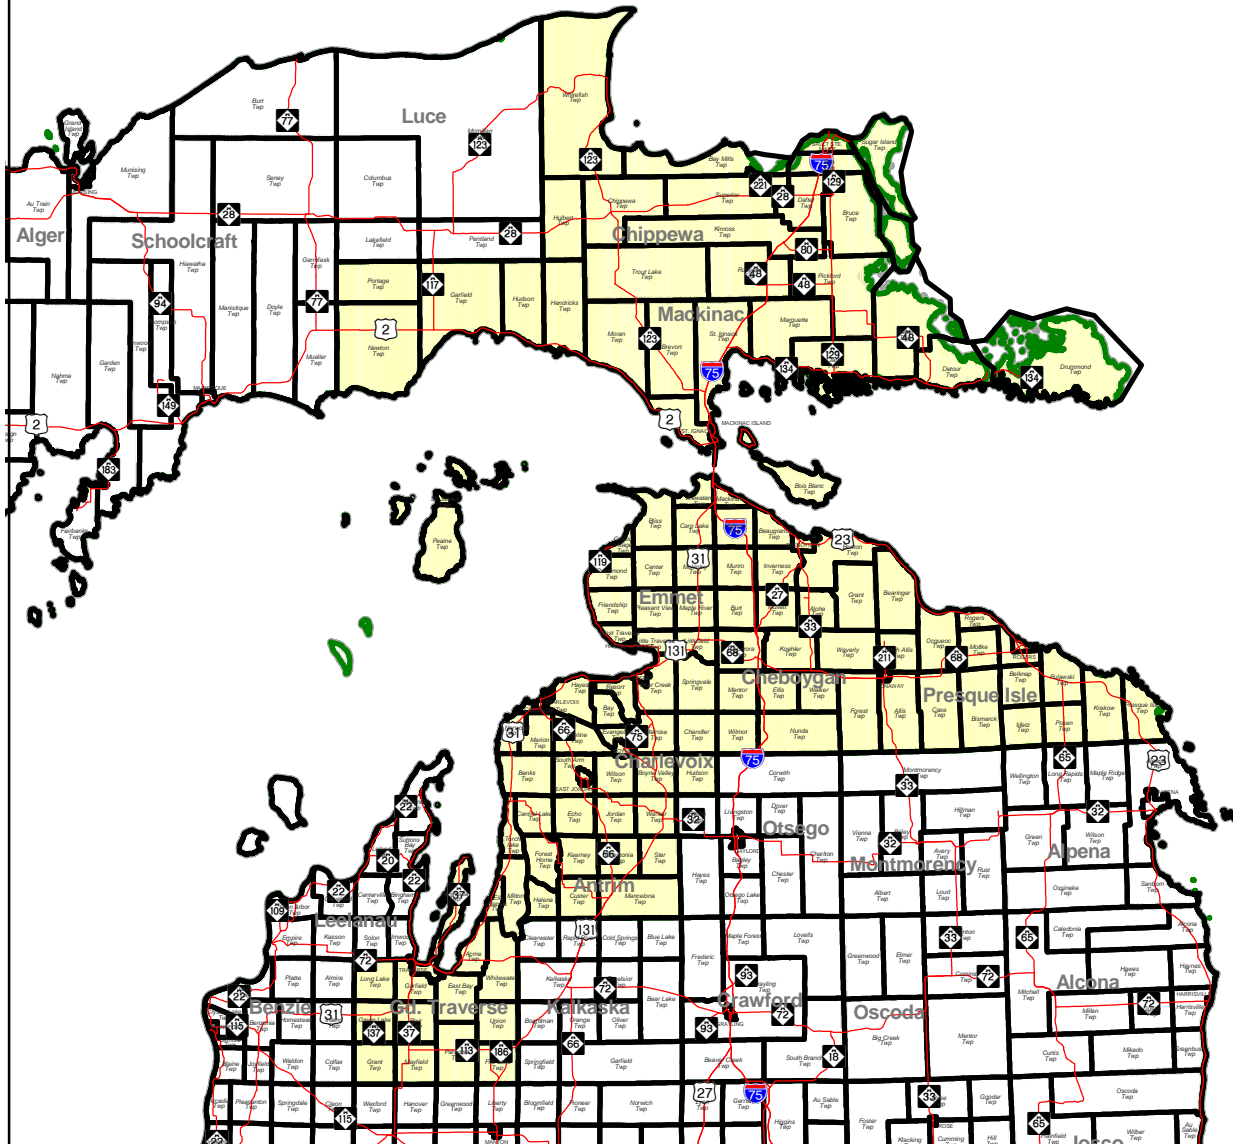

MICHIGAN STATE SENATE DISTRICT 37

-  Highway
-  Minor Civil Division
-  District Boundary
-  County Boundary

Produced by
Michigan Information Center
October 2001

Michigan State Senate

District 37

Antrim County
Charlevoix County
Cheboygan County
Chippewa County
Emmet County
Grand Traverse County
Mackinaw County
Presque Isle County