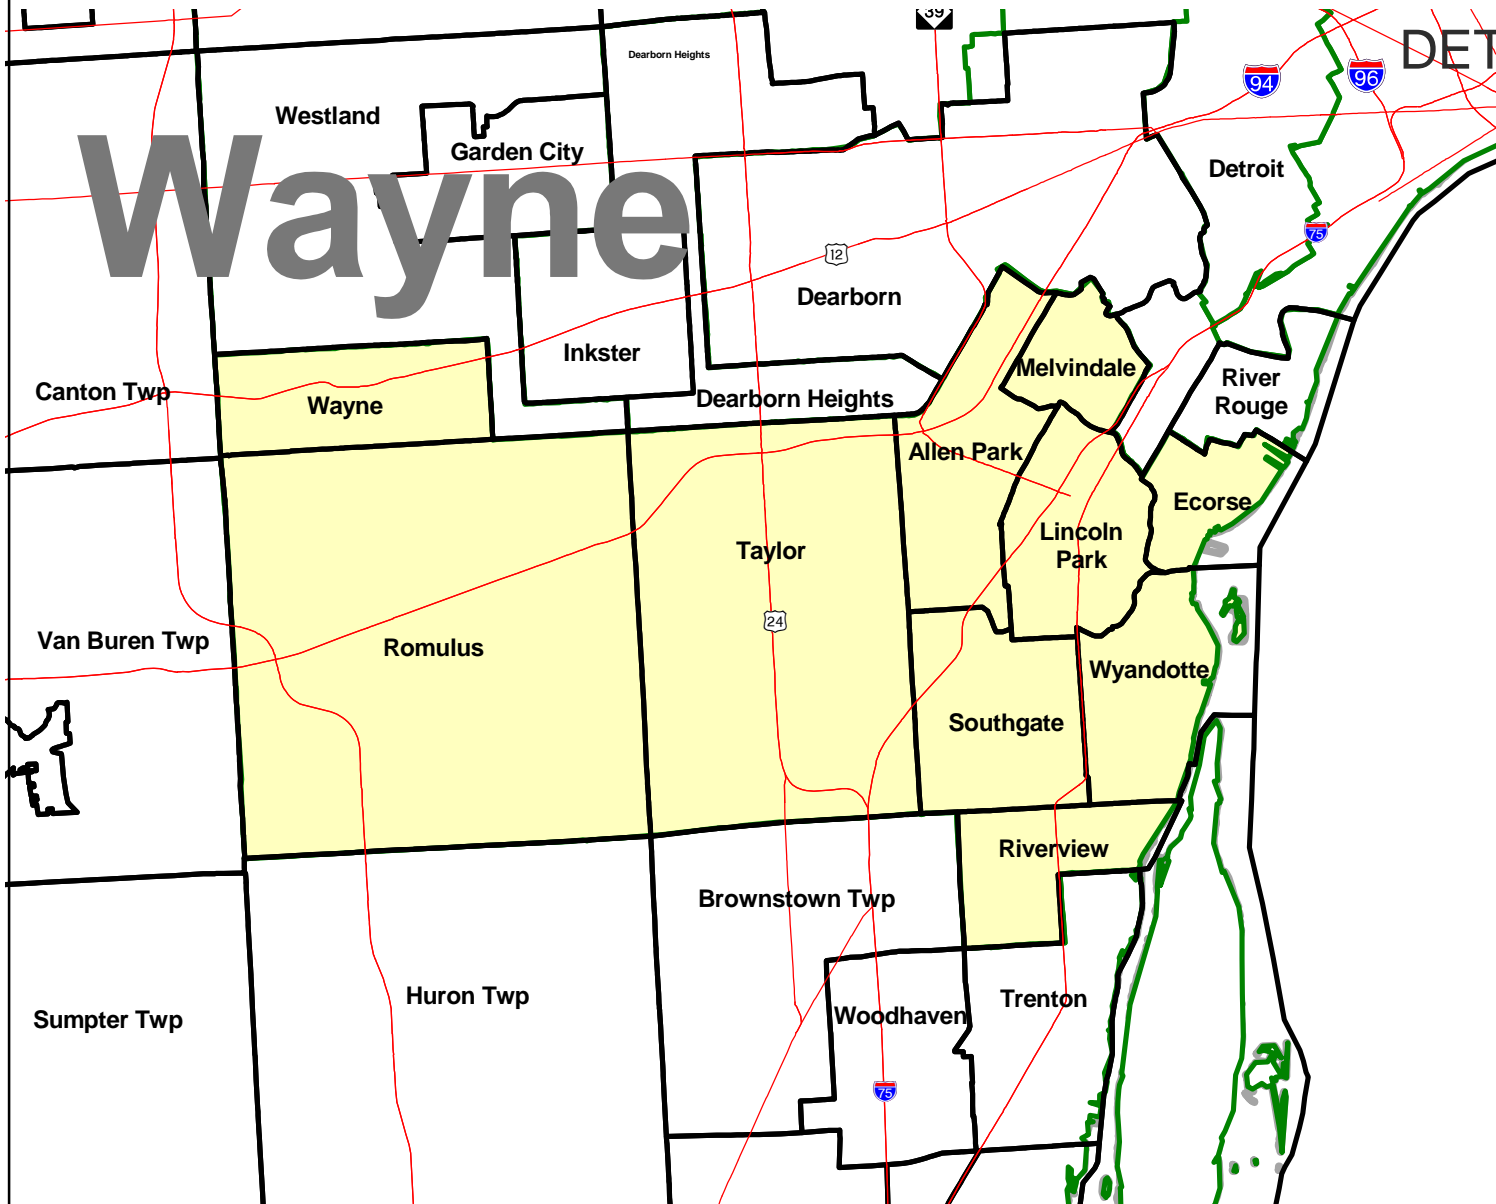

MICHIGAN STATE SENATE DISTRICT 8

- Highway
- Minor Civil Division
- District Boundary
- County Boundary

Produced by
Michigan Information Center
October 2001

Michigan State Senate

District 08

Wayne County (part)
Allen Park city
Ecorse city
Lincoln Park city
Melvindale city
Riverview city
Romulus city
Southgate city
Taylor city
Wayne city
Wyandotte city