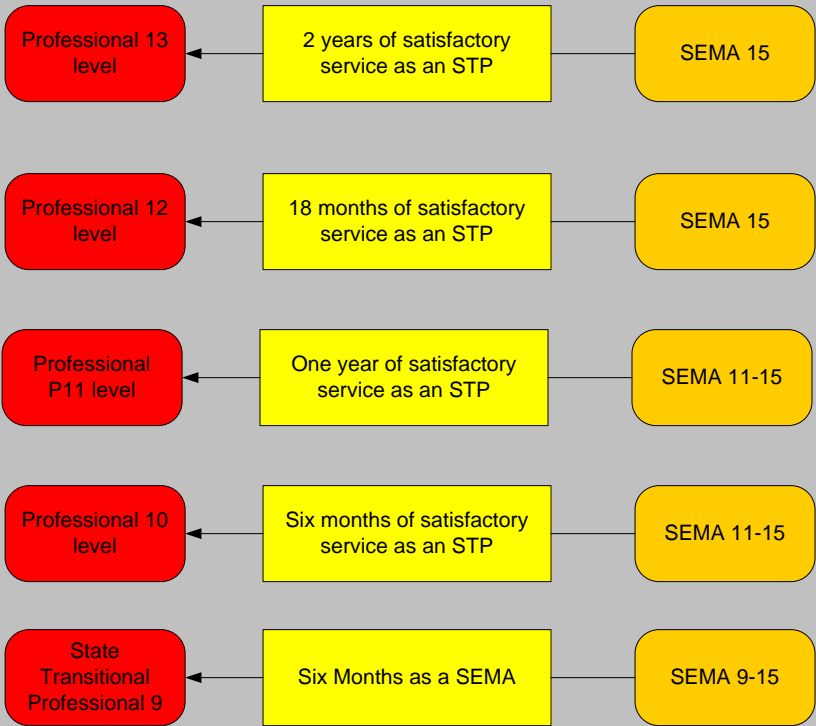

SECRETARIAL/SEMA CAREER PATH CHART

(December 2008)

STP = State Transitional Professional

Educational level typically acquired through completion of high school and four years of exp. as an advanced 9-level worker in an ECP Group One classification.