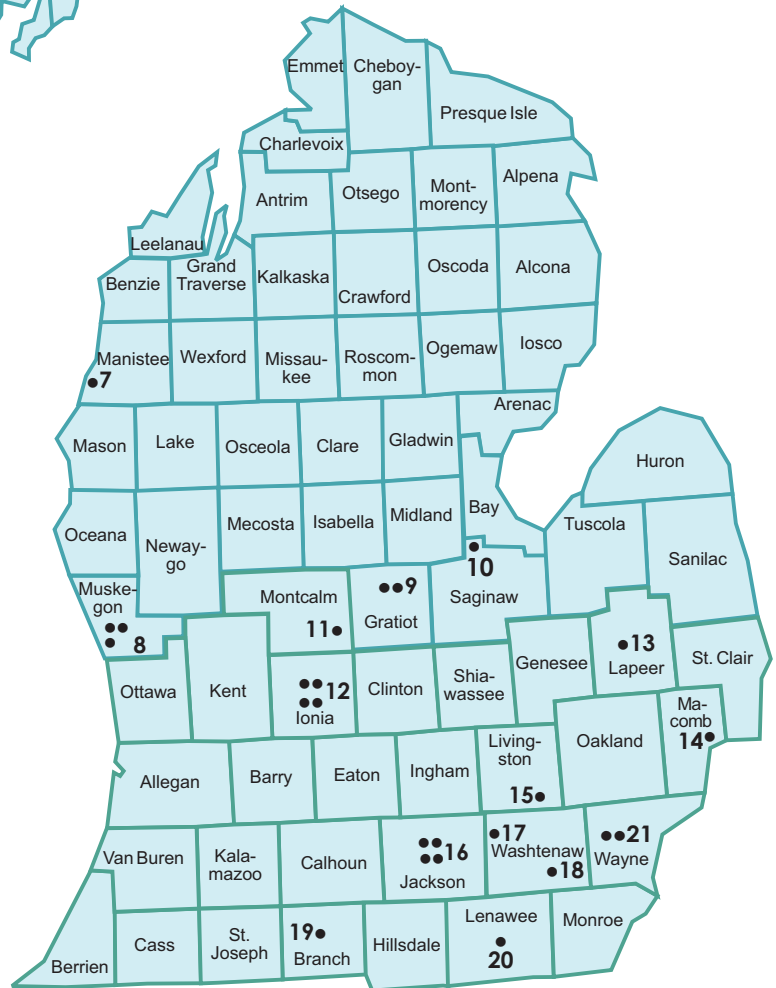

Michigan Department of Corrections Correctional Facilities Map

As of January 1, 2017

● Correctional Facilities

1. Ojibway Correctional Facility
2. Baraga Correctional Facility
3. Marquette Branch Prison*
4. Alger Correctional Facility
5. Newberry Correctional Facility
6. Chippewa Correctional Facility
6. Kinross Correctional Facility
7. Oaks Correctional Facility
8. Earnest C. Brooks Correctional Facility
8. West Shoreline Correctional Facility
8. Muskegon Correctional Facility
9. Central Michigan Correctional Facility
9. St. Louis Correctional Facility
10. Saginaw Correctional Facility
11. Carson City Correctional Facility
12. Richard A. Handlon Correctional Facility
12. Ionia Correctional Facility
12. Michigan Reformatory
12. Bellamy Creek Correctional Facility
13. Thumb Correctional Facility
14. Macomb Correctional Facility
15. Woodland Center Correctional Facility
16. G. Robert Cotton Correctional Facility
16. Charles E. Egeler Reception Guidance Center*
16. Parnall Correctional Facility
16. Cooper Street Correctional Facility
17. Special Alternative Incarceration Facility
18. Women's Huron Valley Correctional Facility*
19. Lakeland Correctional Facility
20. Gus Harrison Correctional Facility
21. Detroit Detention Center
21. Detroit Reentry Center

* Includes reception centers