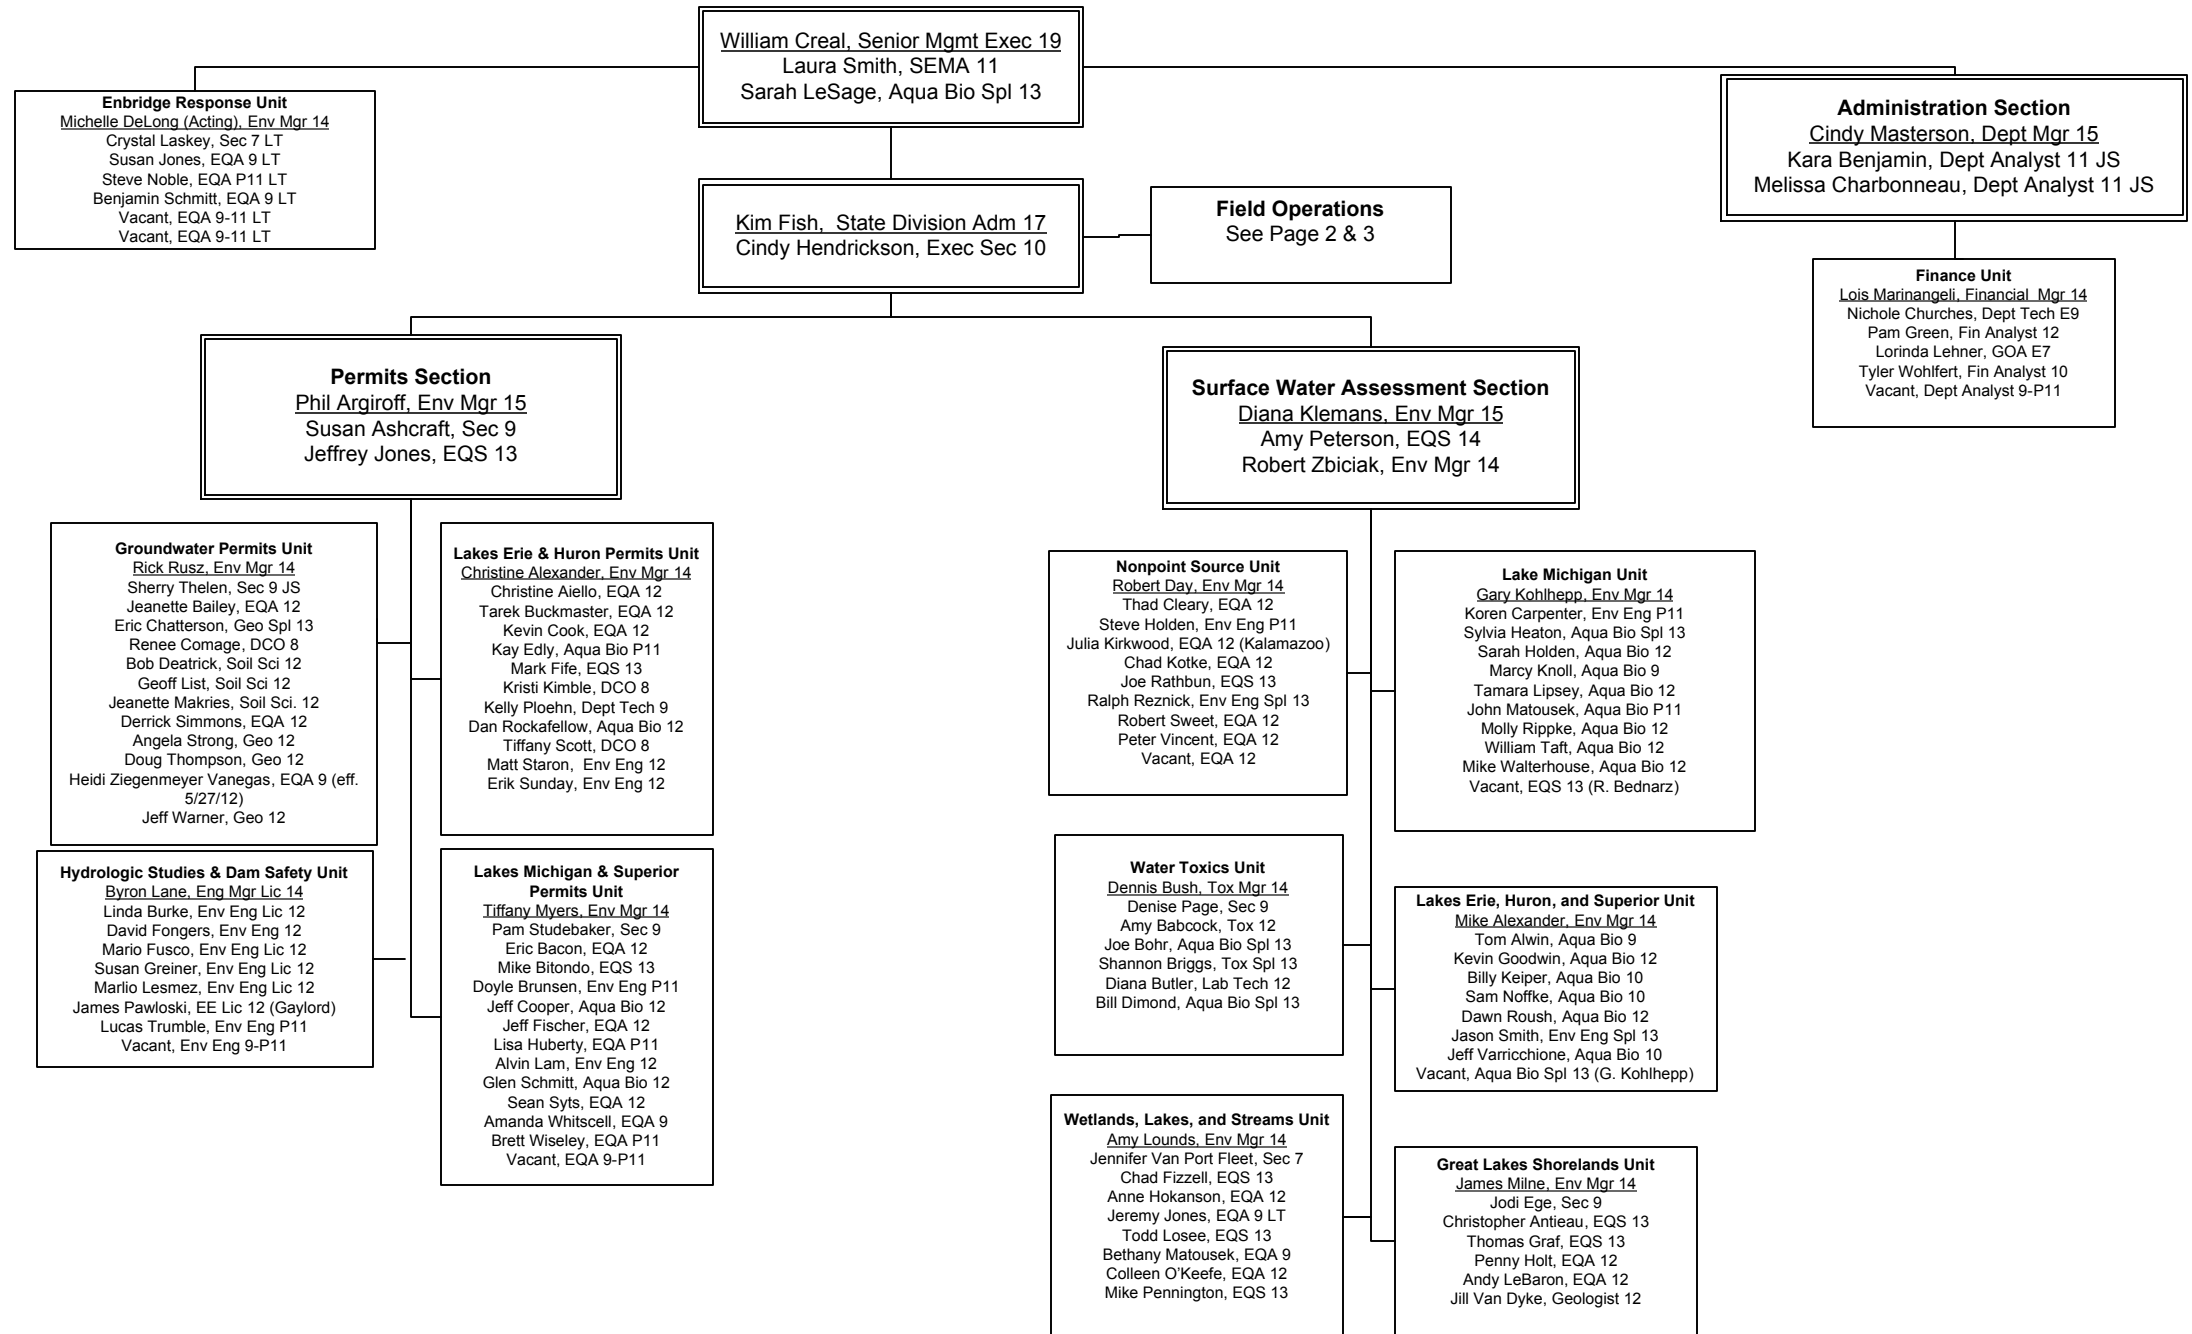

WATER RESOURCES DIVISION

Page 1

**WATER RESOURCES DIVISION
FIELD OPERATIONS SECTION – LAKES ERIE AND HURON
District Offices
Page 2**

**WATER RESOURCES DIVISION
FIELD OPERATIONS SECTION - LAKES MICHIGAN AND SUPERIOR
District Offices
Page 3**