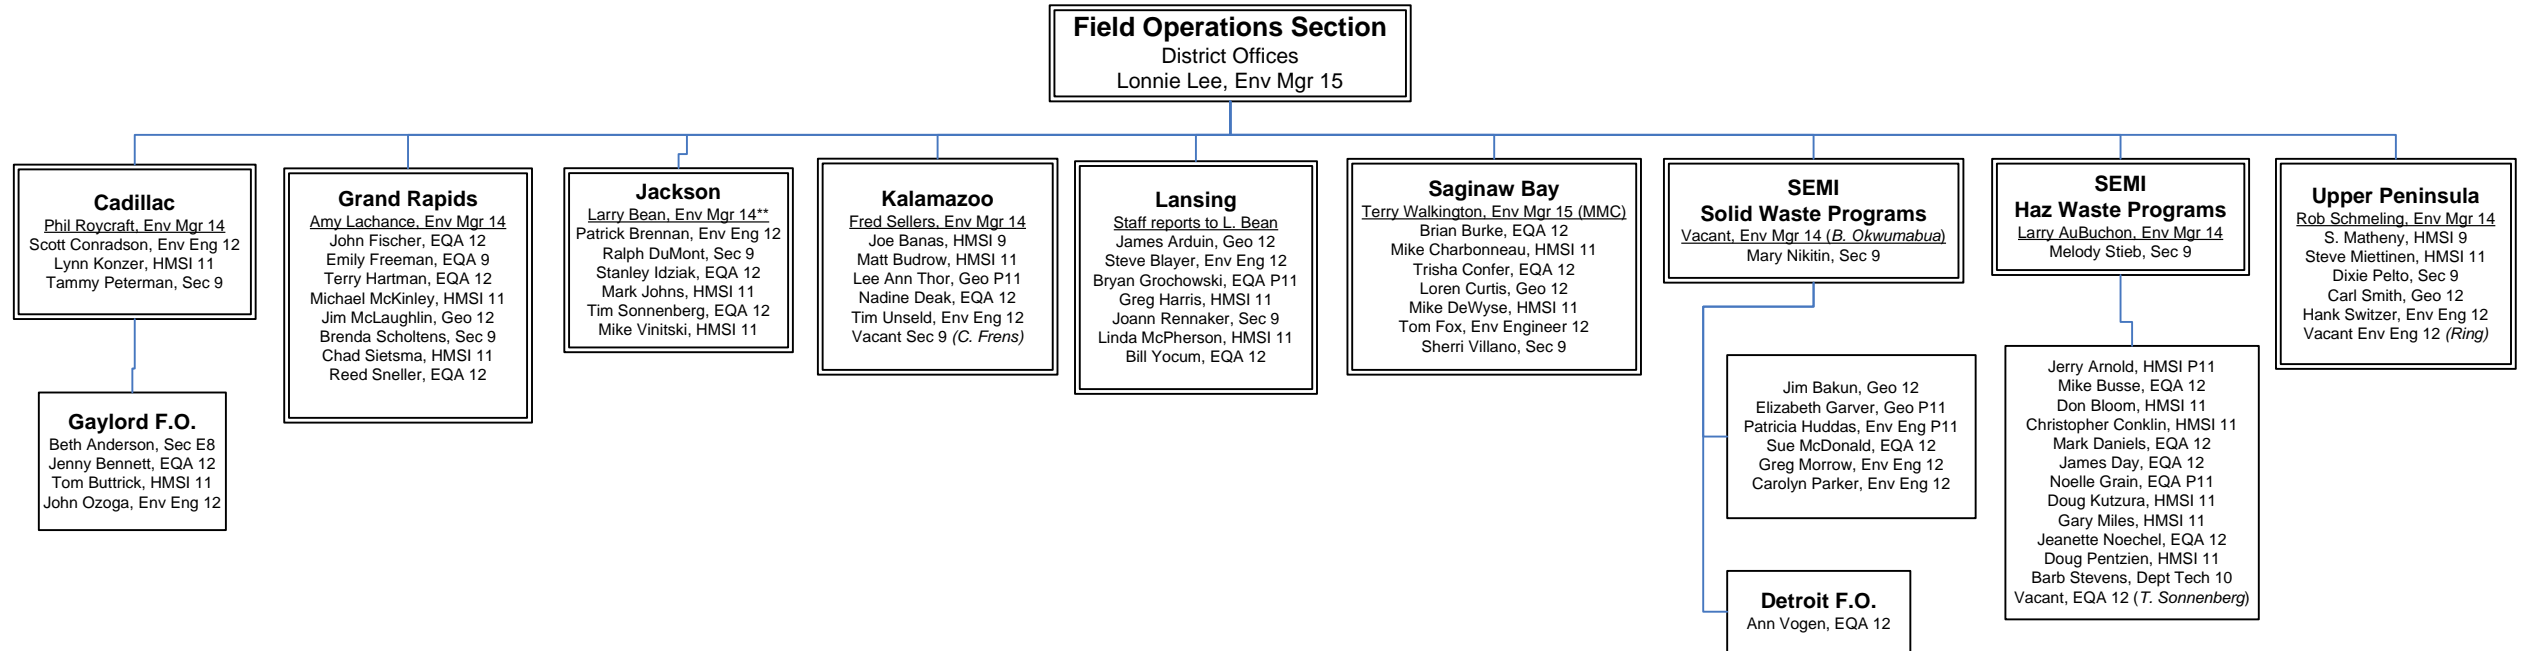

WASTE AND HAZARDOUS MATERIALS

* = Unfunded; () = Former Incumbent

**Also Supervises Lansing D.O.

WASTE & HAZARDOUS MATERIALS DIVISION

* = Unfunded; () = Former Incumbent

**Also Supervises Lansing D.O.