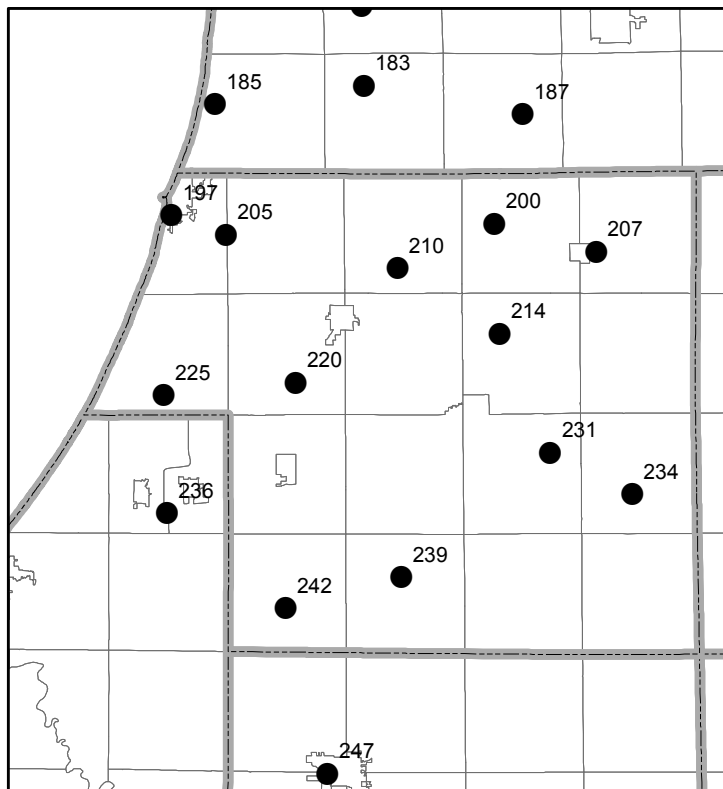

# Lower Penninsula - Map of Transfer Stations and Landfills That Accept Residential Waste

## Clare County

## Van Buren County

DRAFT

This list may not include all waste drop-off locations available to residents. Please send changes or additions to this list to Matt Flechter, 517-373-8422, FlechterM@michigan.gov.

## Wayne County

Waste &  
Hazardous  
Materials  
Division

Michigan Department of  
Natural Resources and  
Environment  
Hazardous Waste Section  
Technical Support Unit  
Map Drawn 5/3/2010 by DRB