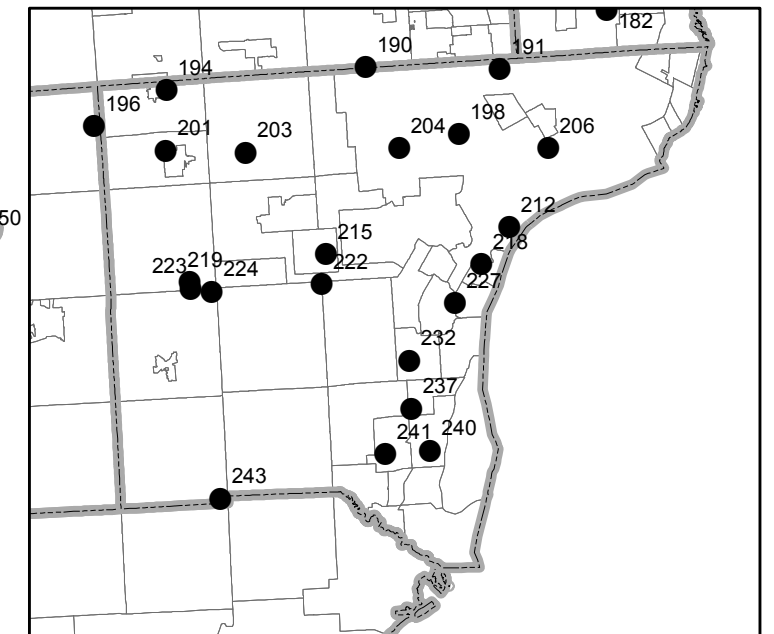

# Lower Penninsula - Map of Transfer Stations and Landfills That Accept Residential Waste

## Clare County

## Van Buren County

DRAFT

This list may not include all waste drop-off locations available to residents. Please send changes or additions to this list to Matt Flechter, 517-373-8422, FlechterM@michigan.gov.

## Wayne County

Waste &  
Hazardous  
Materials  
Division

Michigan Department of  
Natural Resources and  
Environment  
Hazardous Waste Section  
Technical Support Unit  
Map Drawn 5/3/2010 by DRB