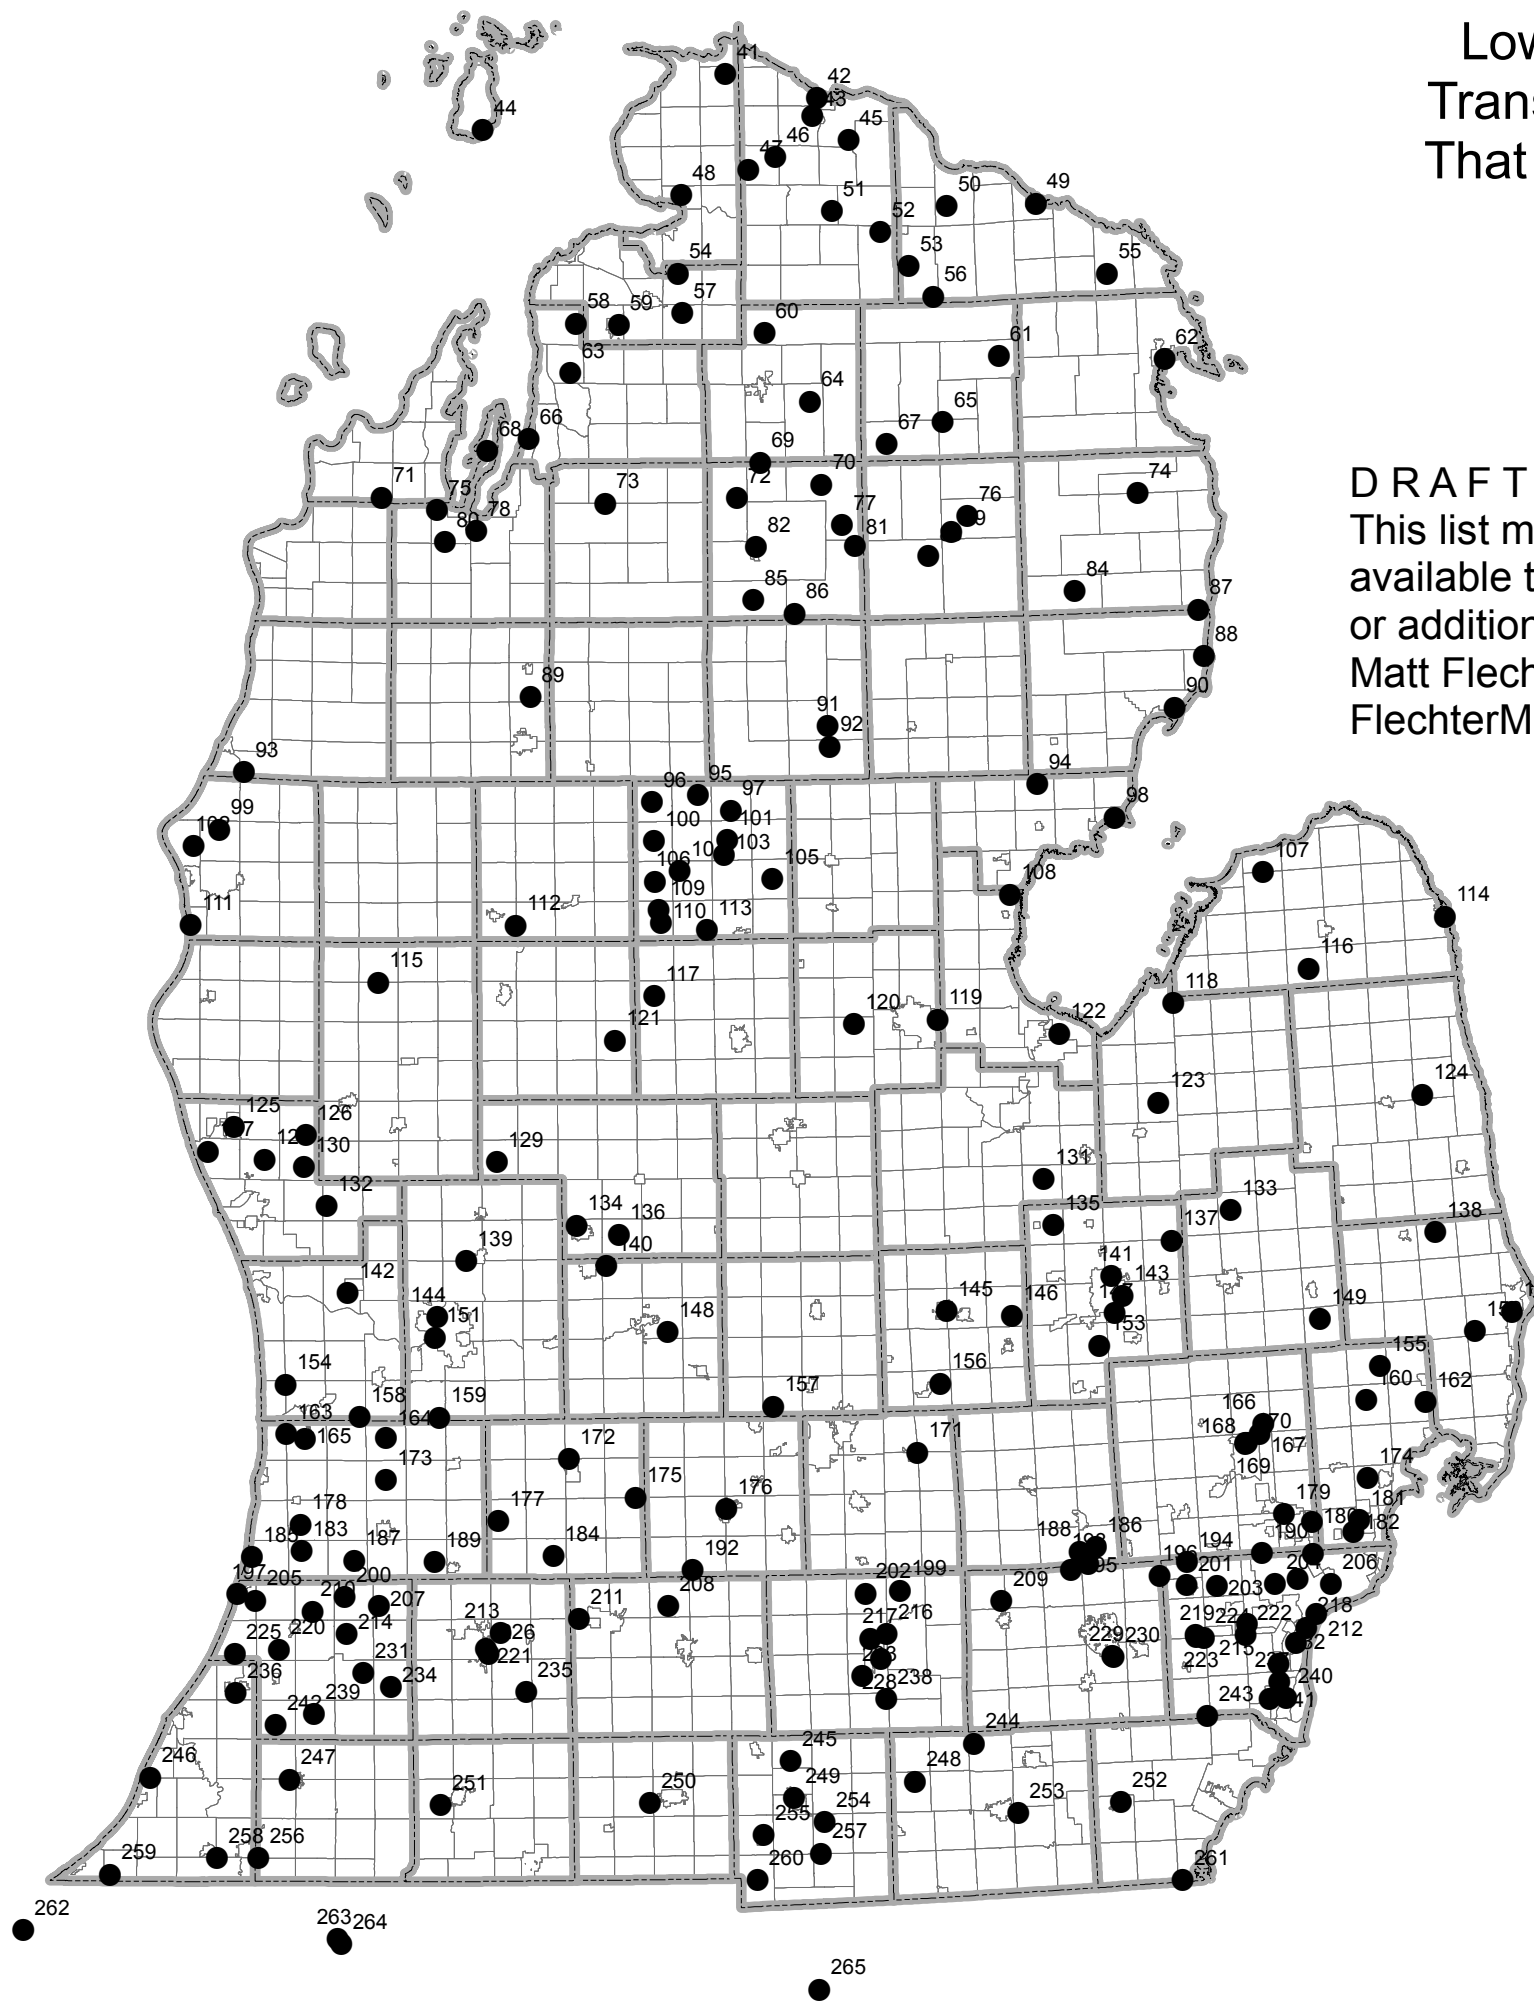

# Lower Penninsula - Map of Transfer Stations and Landfills That Accept Residential Waste

## Clare County

## Van Buren County

DRAFT

This list may not include all waste drop-off locations available to residents. Please send changes or additions to this list to Matt Flechter, 517-373-8422, FlechterM@michigan.gov.

## Wayne County

Waste &  
Hazardous  
Materials  
Division

Michigan Department of  
Natural Resources and  
Environment  
Hazardous Waste Section  
Technical Support Unit  
Map Drawn 5/3/2010 by DRB