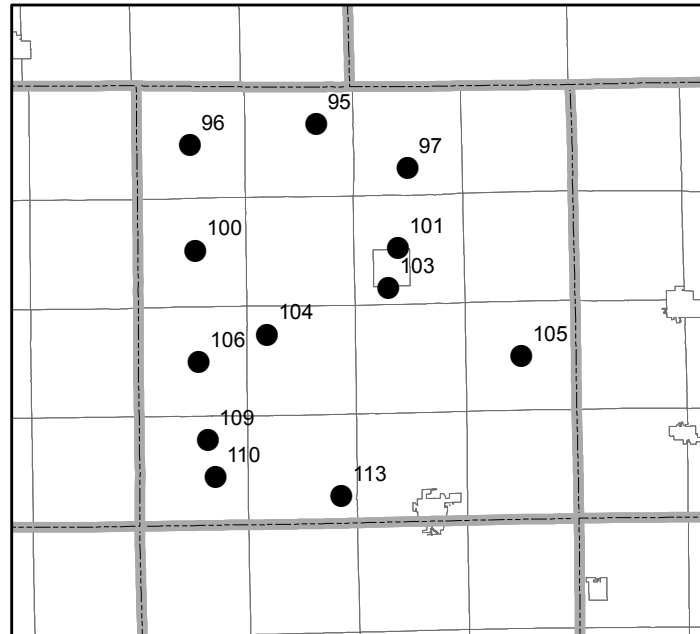

# Lower Penninsula - Map of Transfer Stations and Landfills That Accept Residential Waste

## Clare County

## Wayne County

Waste &  
Hazardous  
Materials  
Division

Michigan Department of  
Natural Resources and  
Environment  
Hazardous Waste Section  
Technical Support Unit  
Map Drawn 5/3/2010 by DRB