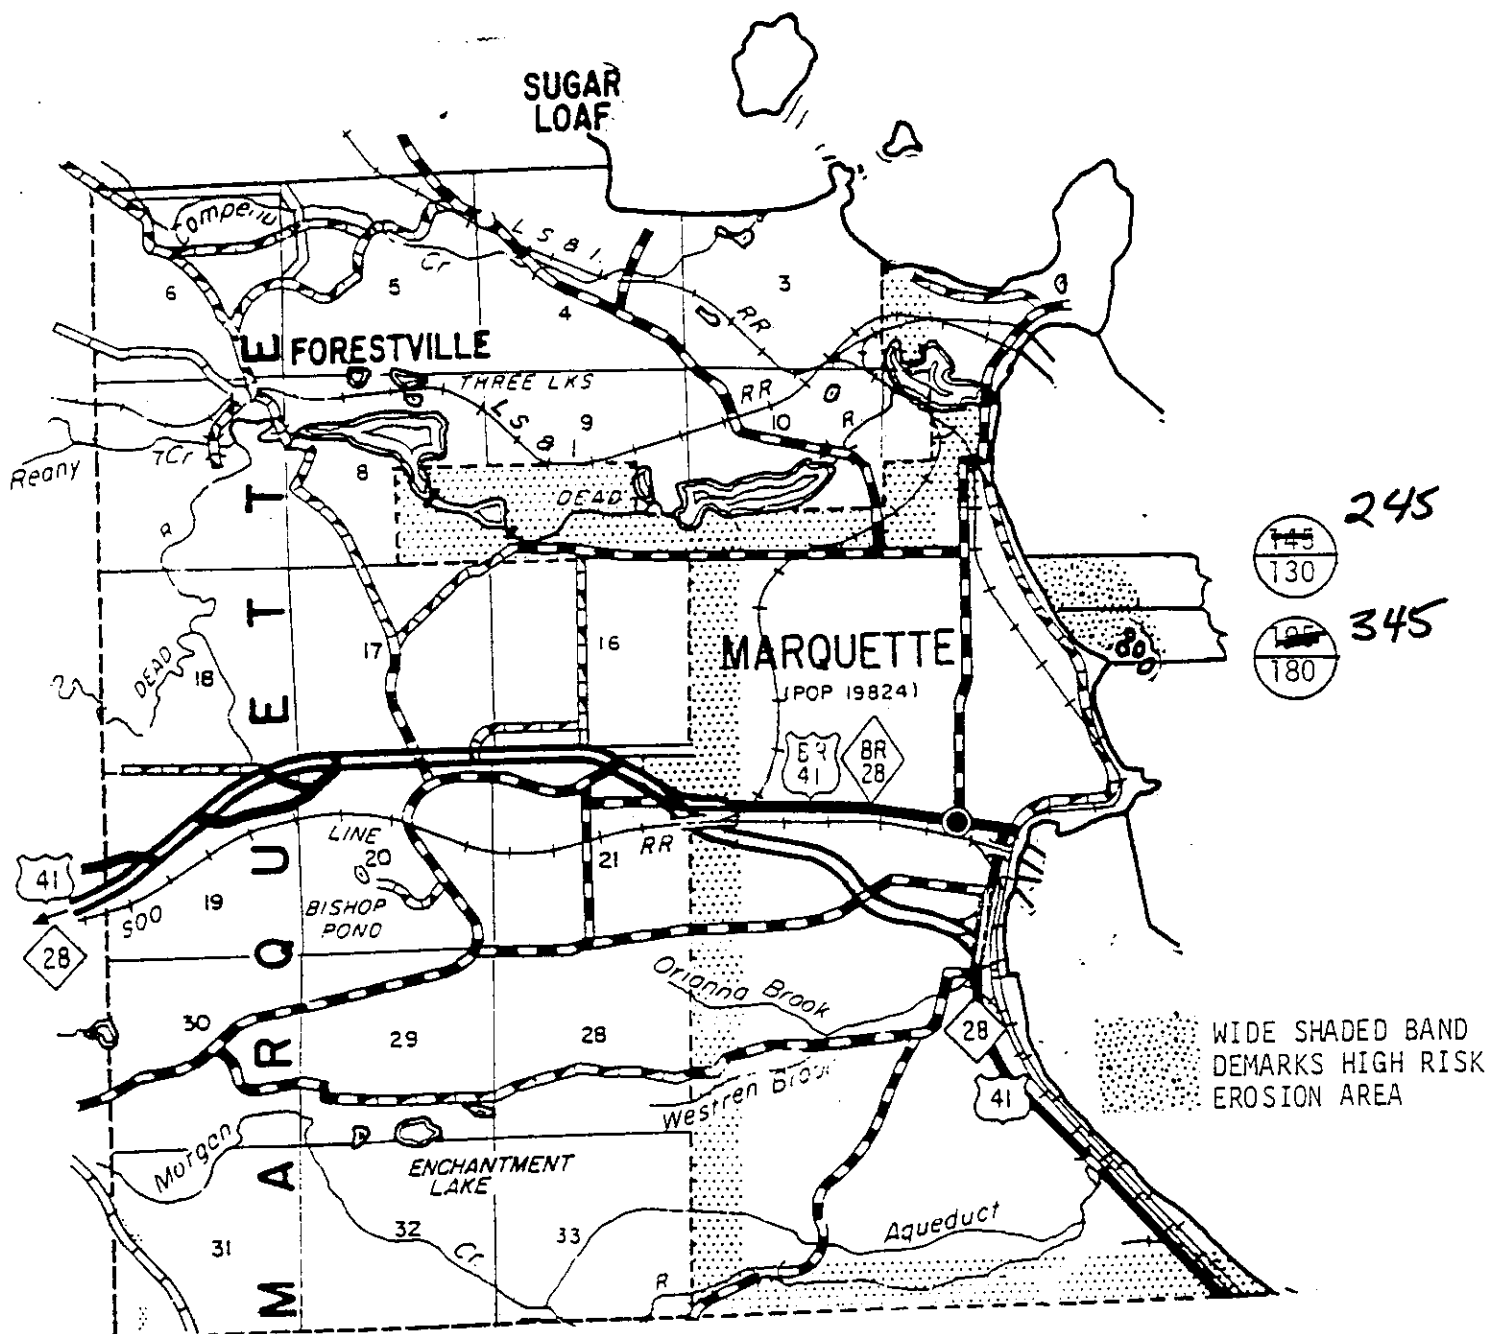

MARQUETTE COUNTY
MARQUETTE TOWNSHIP: SOUTH PART
T.48N R.25W

○ 60-year projected recession distance
○ 30-year projected recession distance

MARQUETTE COUNTY
MARQUETTE TOWNSHIP: NORTH PART
T.49N R.25 and 26W