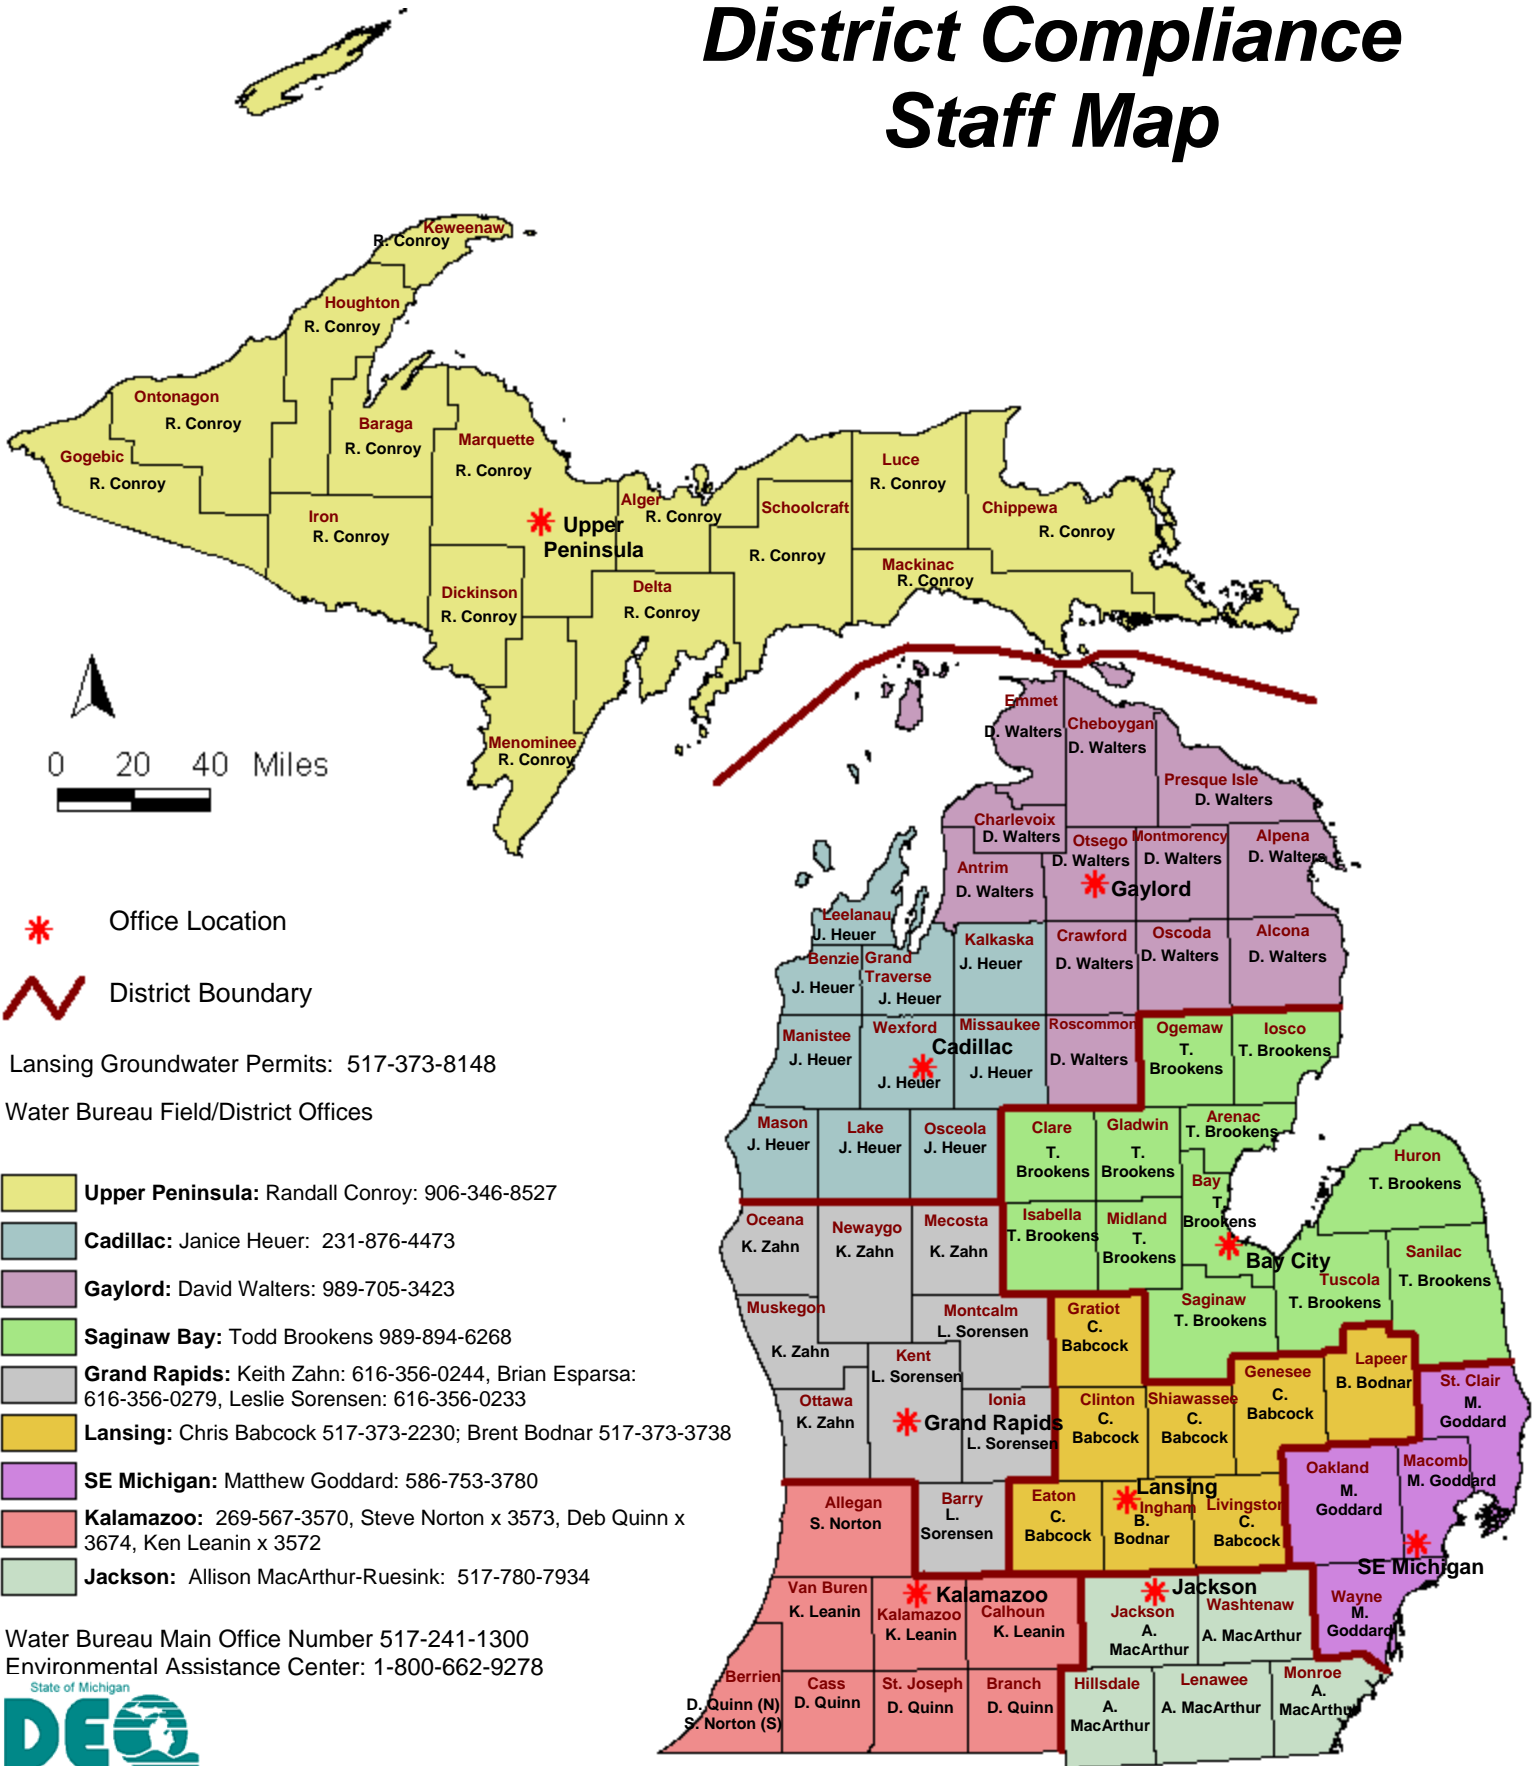

District Compliance Staff Map

Water Bureau – Ground Water Discharge