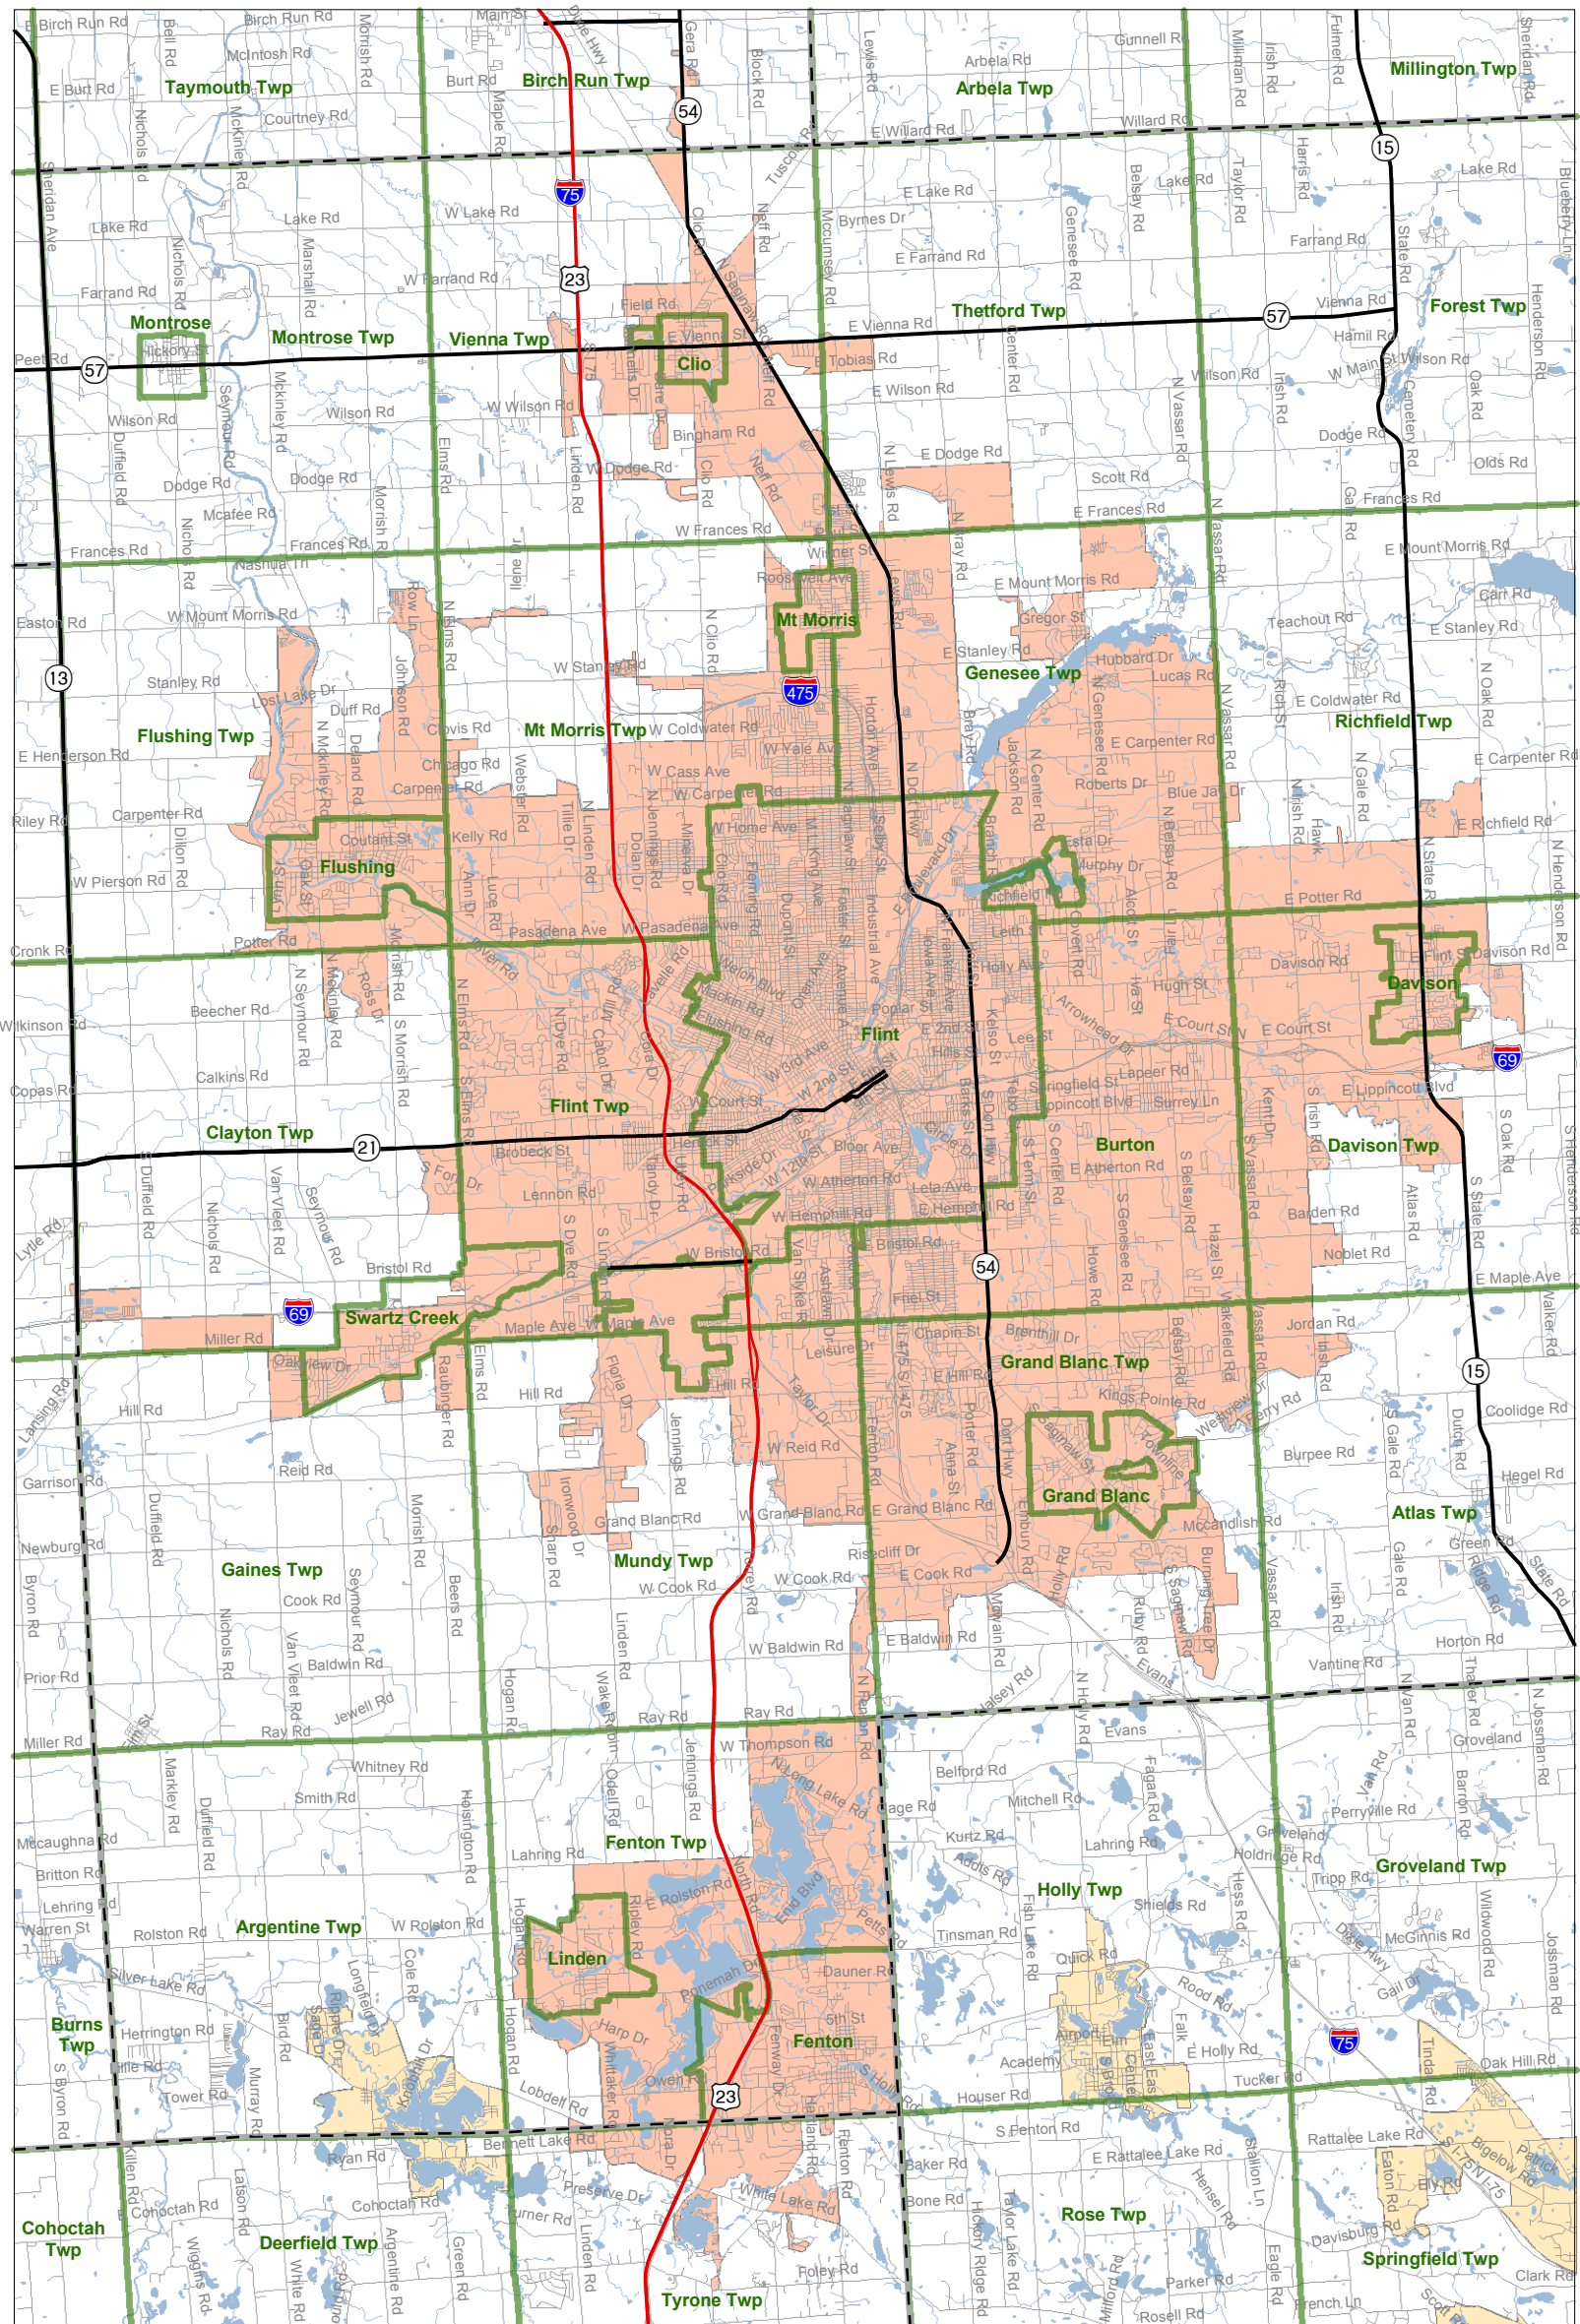

FLINT URBANIZED AREA

2000 CENSUS

Urban Area Population: 365,096

GEOGRAPHY

-  Urbanized Area (area of interest)
-  Other UA or UC
-  Lakes / Rivers
-  Hydrography
-  County Boundary
-  Minor Civil Division
-  Interstate Highway
-  U.S. Highway
-  State Highway
-  Roads

Produced by
Michigan Center for Geographic Information
Department of Information Technology
May 2002

SOURCE: Urban Areas from U.S. Census Bureau TIGERLine, 2002,
Basemap from Michigan Geographic Framework, 2002.