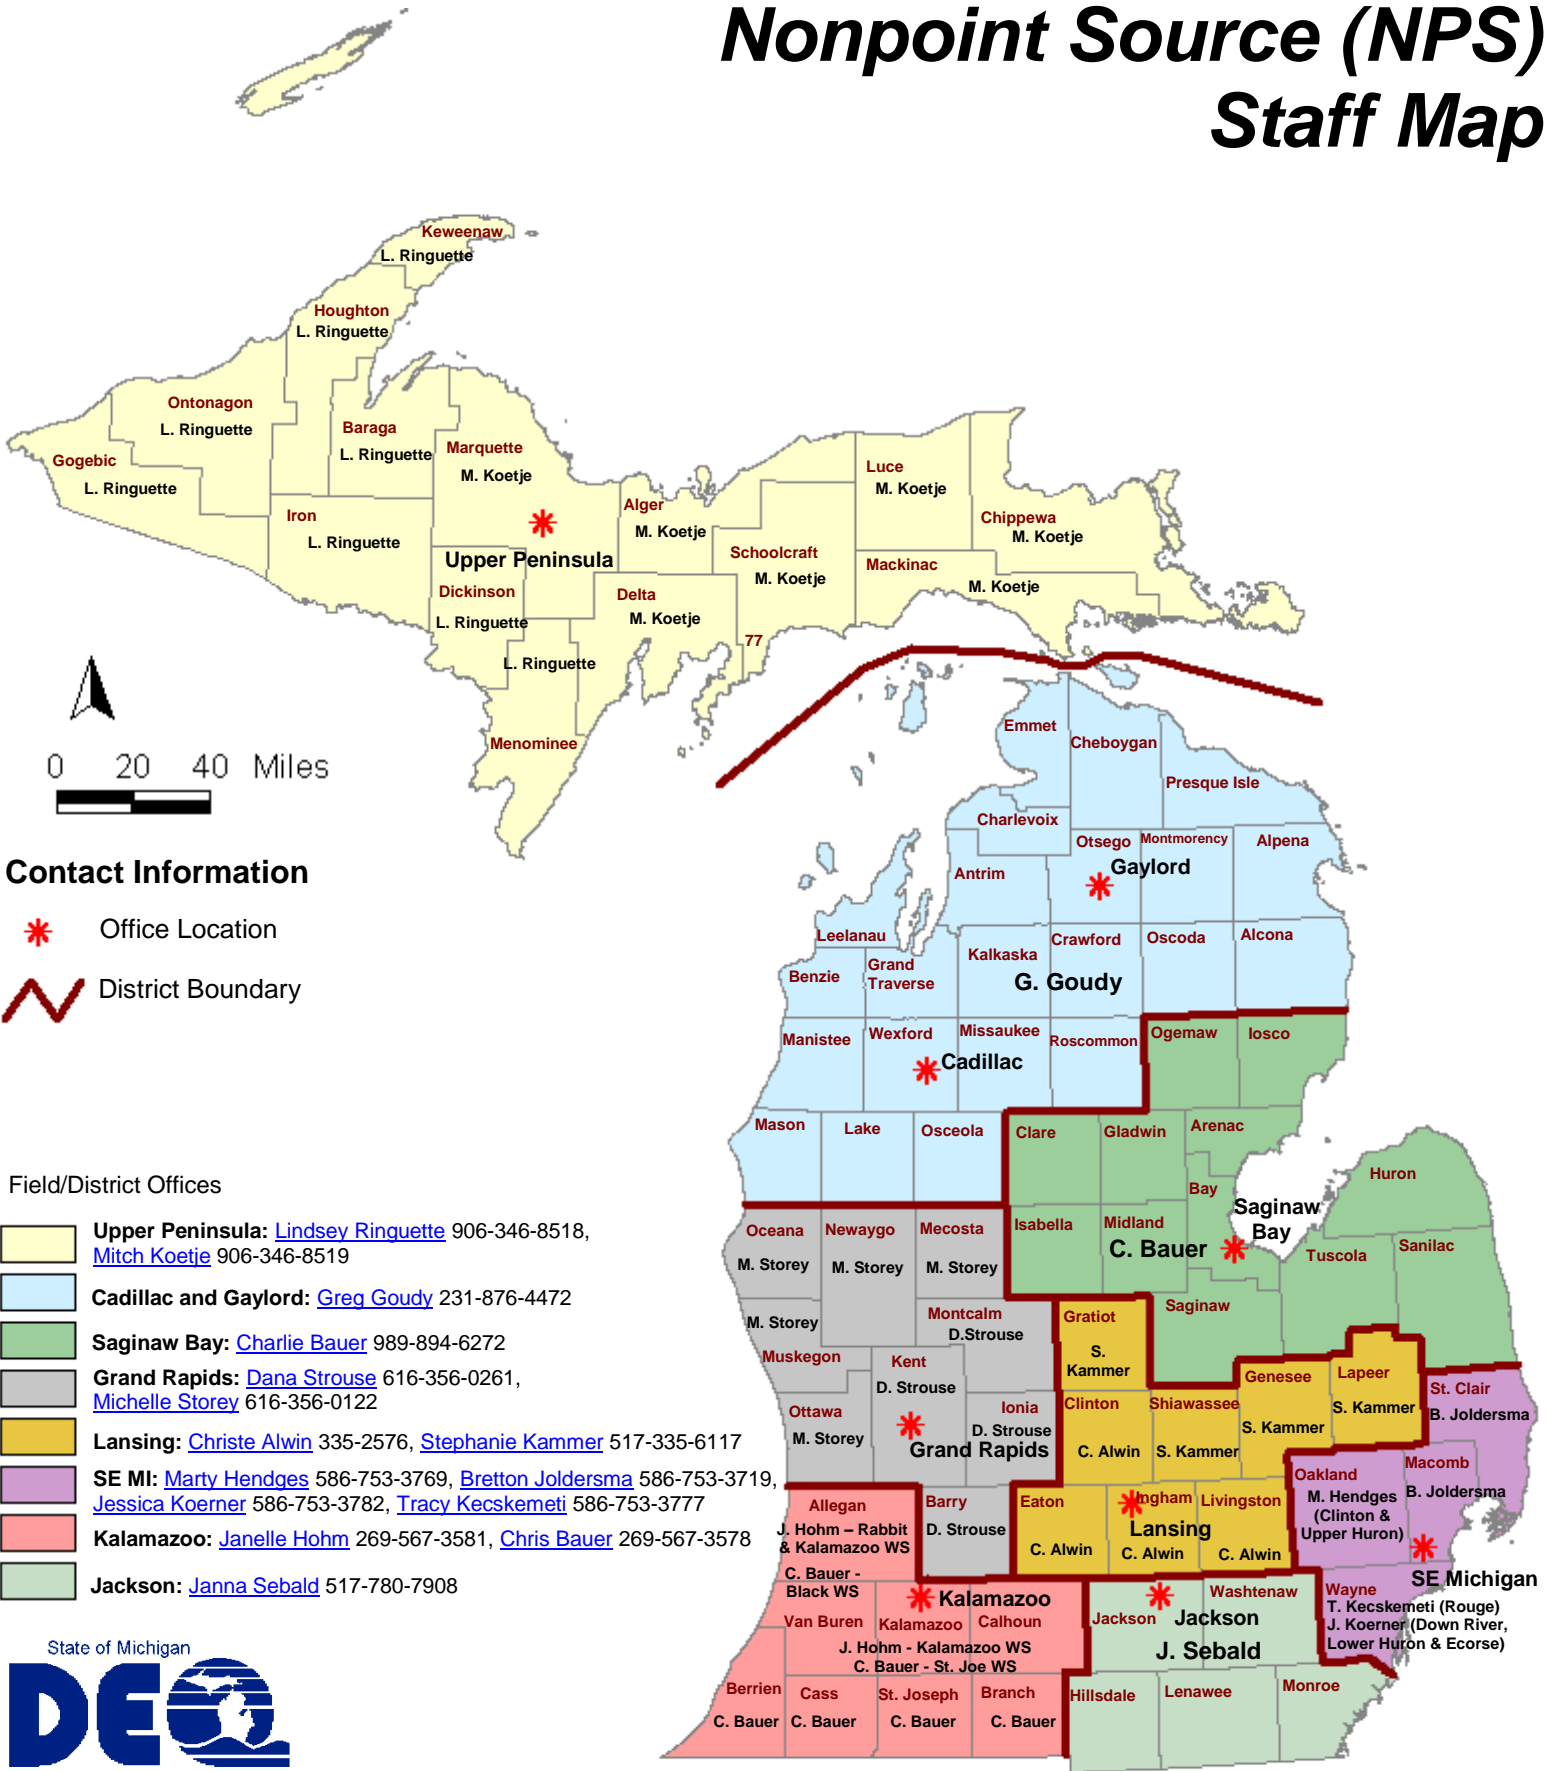

Nonpoint Source (NPS) Staff Map

Water Resources Division 517-373-1170