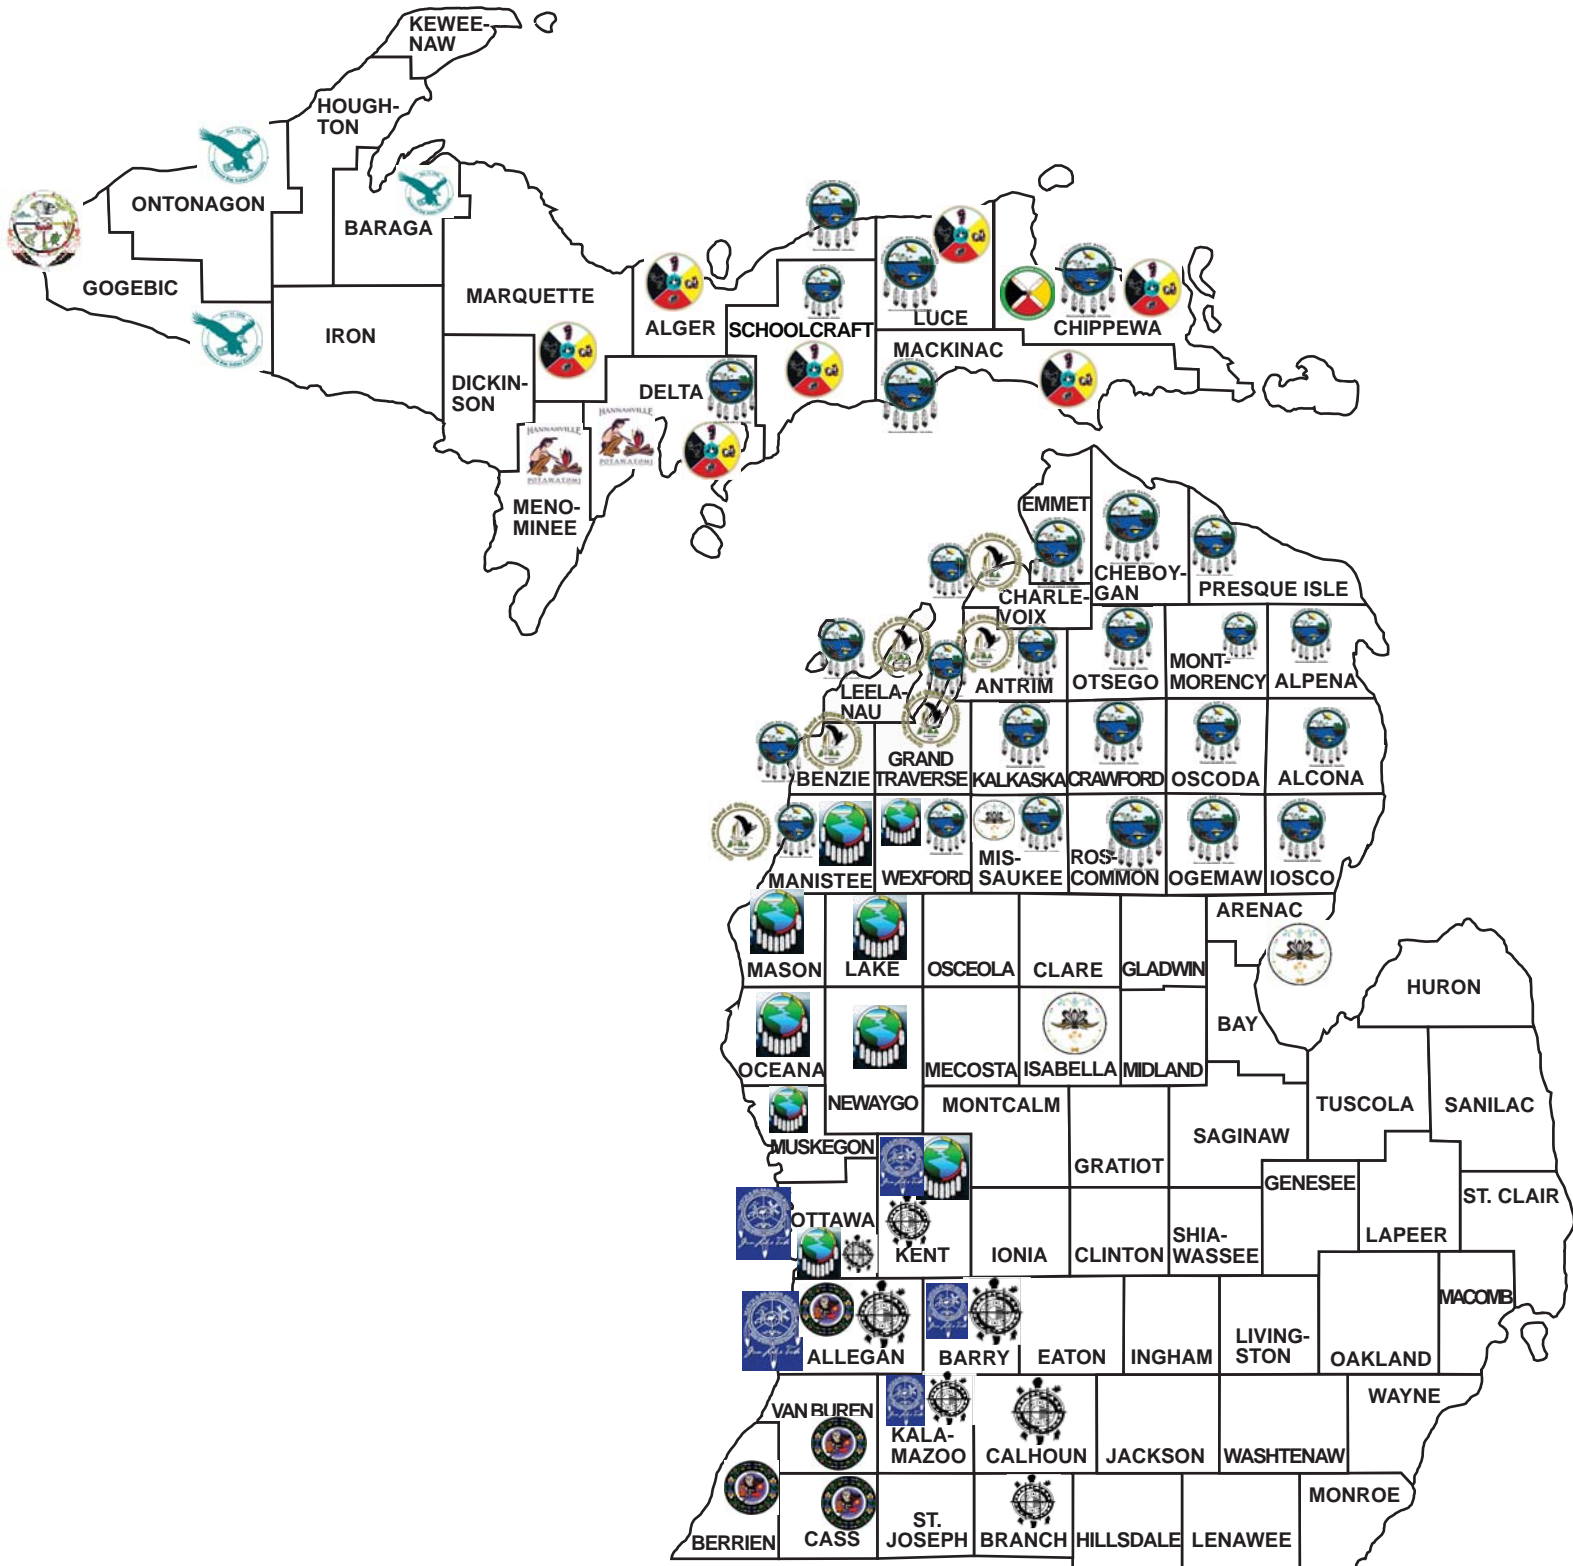

Native American Affairs
Tribal Service Area Matrix
(Map Reference)

Counties Included in Tribes' Service Delivery Area

Native American Affairs
Tribal Service Area Matrix
(Legend Reference)

Counties Included in Tribes' Service Delivery Area

-  = Bay Mills Indian Community (Chippewa) - Chippewa
-  = Grand Traverse Band of Ottawa & Chippewas Indians (Leelanau) - Antrim, Benzie, Charlevoix, Grand Traverse, Leelanau, Manistee
-  = Gun Lake Band/Match-E-Be-Nash-She-Wish Band of Potawatomi (Allegan) - Allegan, Barry, Kalamazoo, Kent, Ottawa
-  = Hannahville Indian Community (Menominee) - Delta, Menominee
-  = Huron Potawatomi/Nottawaseppi Huron Band of Potawatomi (Calhoun) - Allegan, Barry, Branch, Calhoun, Kalamazoo, Kent, Ottawa
-  = Keweenaw Bay Indian Community (Baraga) - Baraga, Gogebic, Ontonagon
-  = Lac Vieux Desert Band of Lake Superior Chippewa Indians (Gogebic) - Gogebic
-  = Little River Band of Ottawa Indians (Manistee) - Kent, Lake, Manistee, Mason, Muskegon, Newaygo, Oceana, Ottawa, Wexford
-  = Little Traverse Bay Bands of Odawa Indians (Emmet) - Alcona, Alger, Alpena, Antrim, Benzie, Charlevoix, Cheboygan, Chippewa, Crawford, Delta, Grand Traverse, Iosco, Kalkaska, Leelanau, Luce, Mackinac, Manistee, Missaukee, Montmorency, Ogemaw, Otsego, Presque Isle, Roscommon, Schoolcraft, Wexford
-  = Pokagon Band of Potawatomi Indians (Cass) - Allegan, Berrien, Cass, Van Buren
-  = Saginaw Chippewa Indian Tribe (Isabella) - Arenac, Isabella, Missaukee
-  = Sault Ste. Marie Tribe of Chippewa Indians (Chippewa) - Alger, Chippewa, Delta, Luce, Mackinac, Marquette, Schoolcraft

County listed as "Location of Tribe" is in parenthesis.