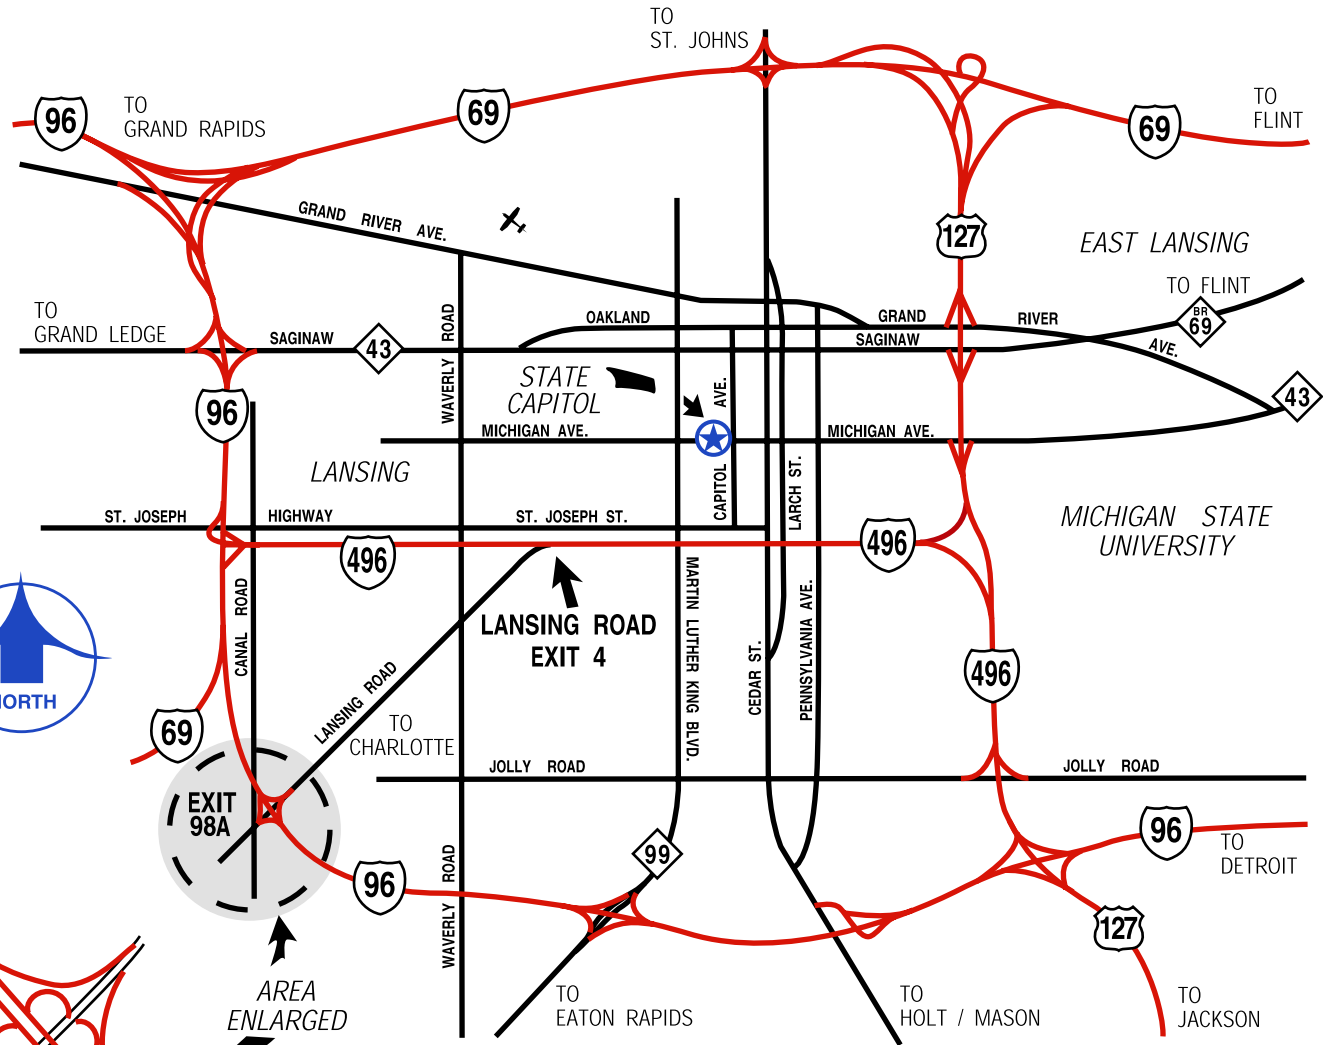

Directions to
Michigan Occupational
Safety and Health
Administration
(MIOSHA)

AREA ENLARGED

- The General Office Building is located in the State Secondary Complex (about 9 miles southwest of the State Capitol Building) near the intersection of Lansing Road and Canal Road.
- From I-96 take Exit 98A (Lansing Road Exit). Turn right at the first traffic light (Canal Road). Turn left on to Ricks Road. General Office Building and Parking on left.
- From I-69 North (from Charlotte/Kalamazoo), take Exit 70 (Lansing Road Exit). Turn left at the second traffic light (Canal Road). Turn left on Ricks Road. General Office Building and parking on left.