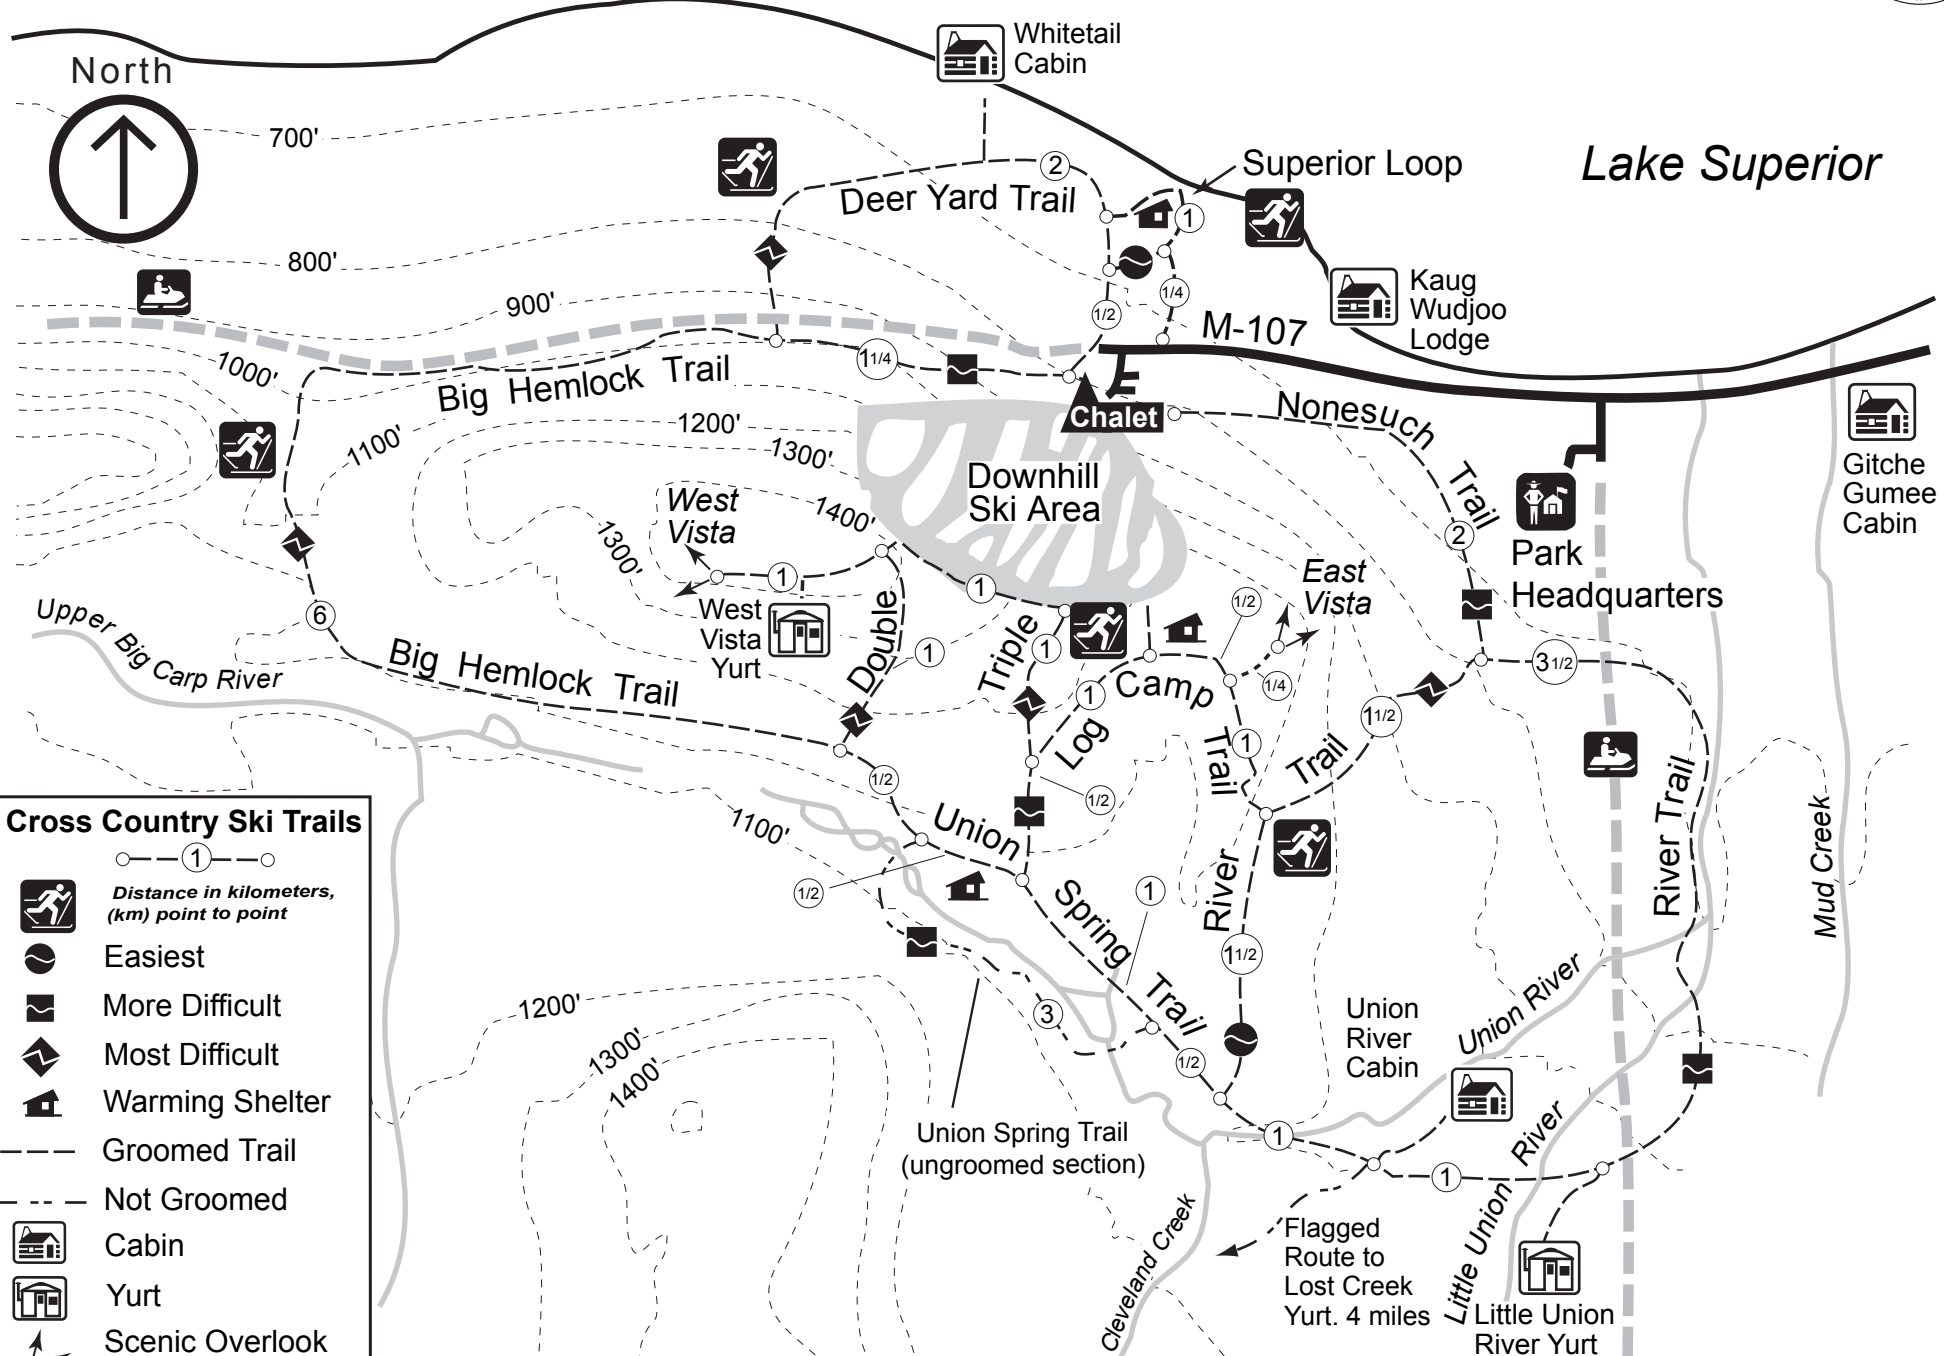

Porcupine Mountains Wilderness State Park Cross Country Ski Trails

Cross Country Ski Trails

- Distance in kilometers, (km) point to point
- Easiest
- More Difficult
- Most Difficult
- Warming Shelter
- Groomed Trail
- Not Groomed
- Cabin
- Yurt
- Scenic Overlook
- Snowmobile Trail

Contour Interval = 100 feet