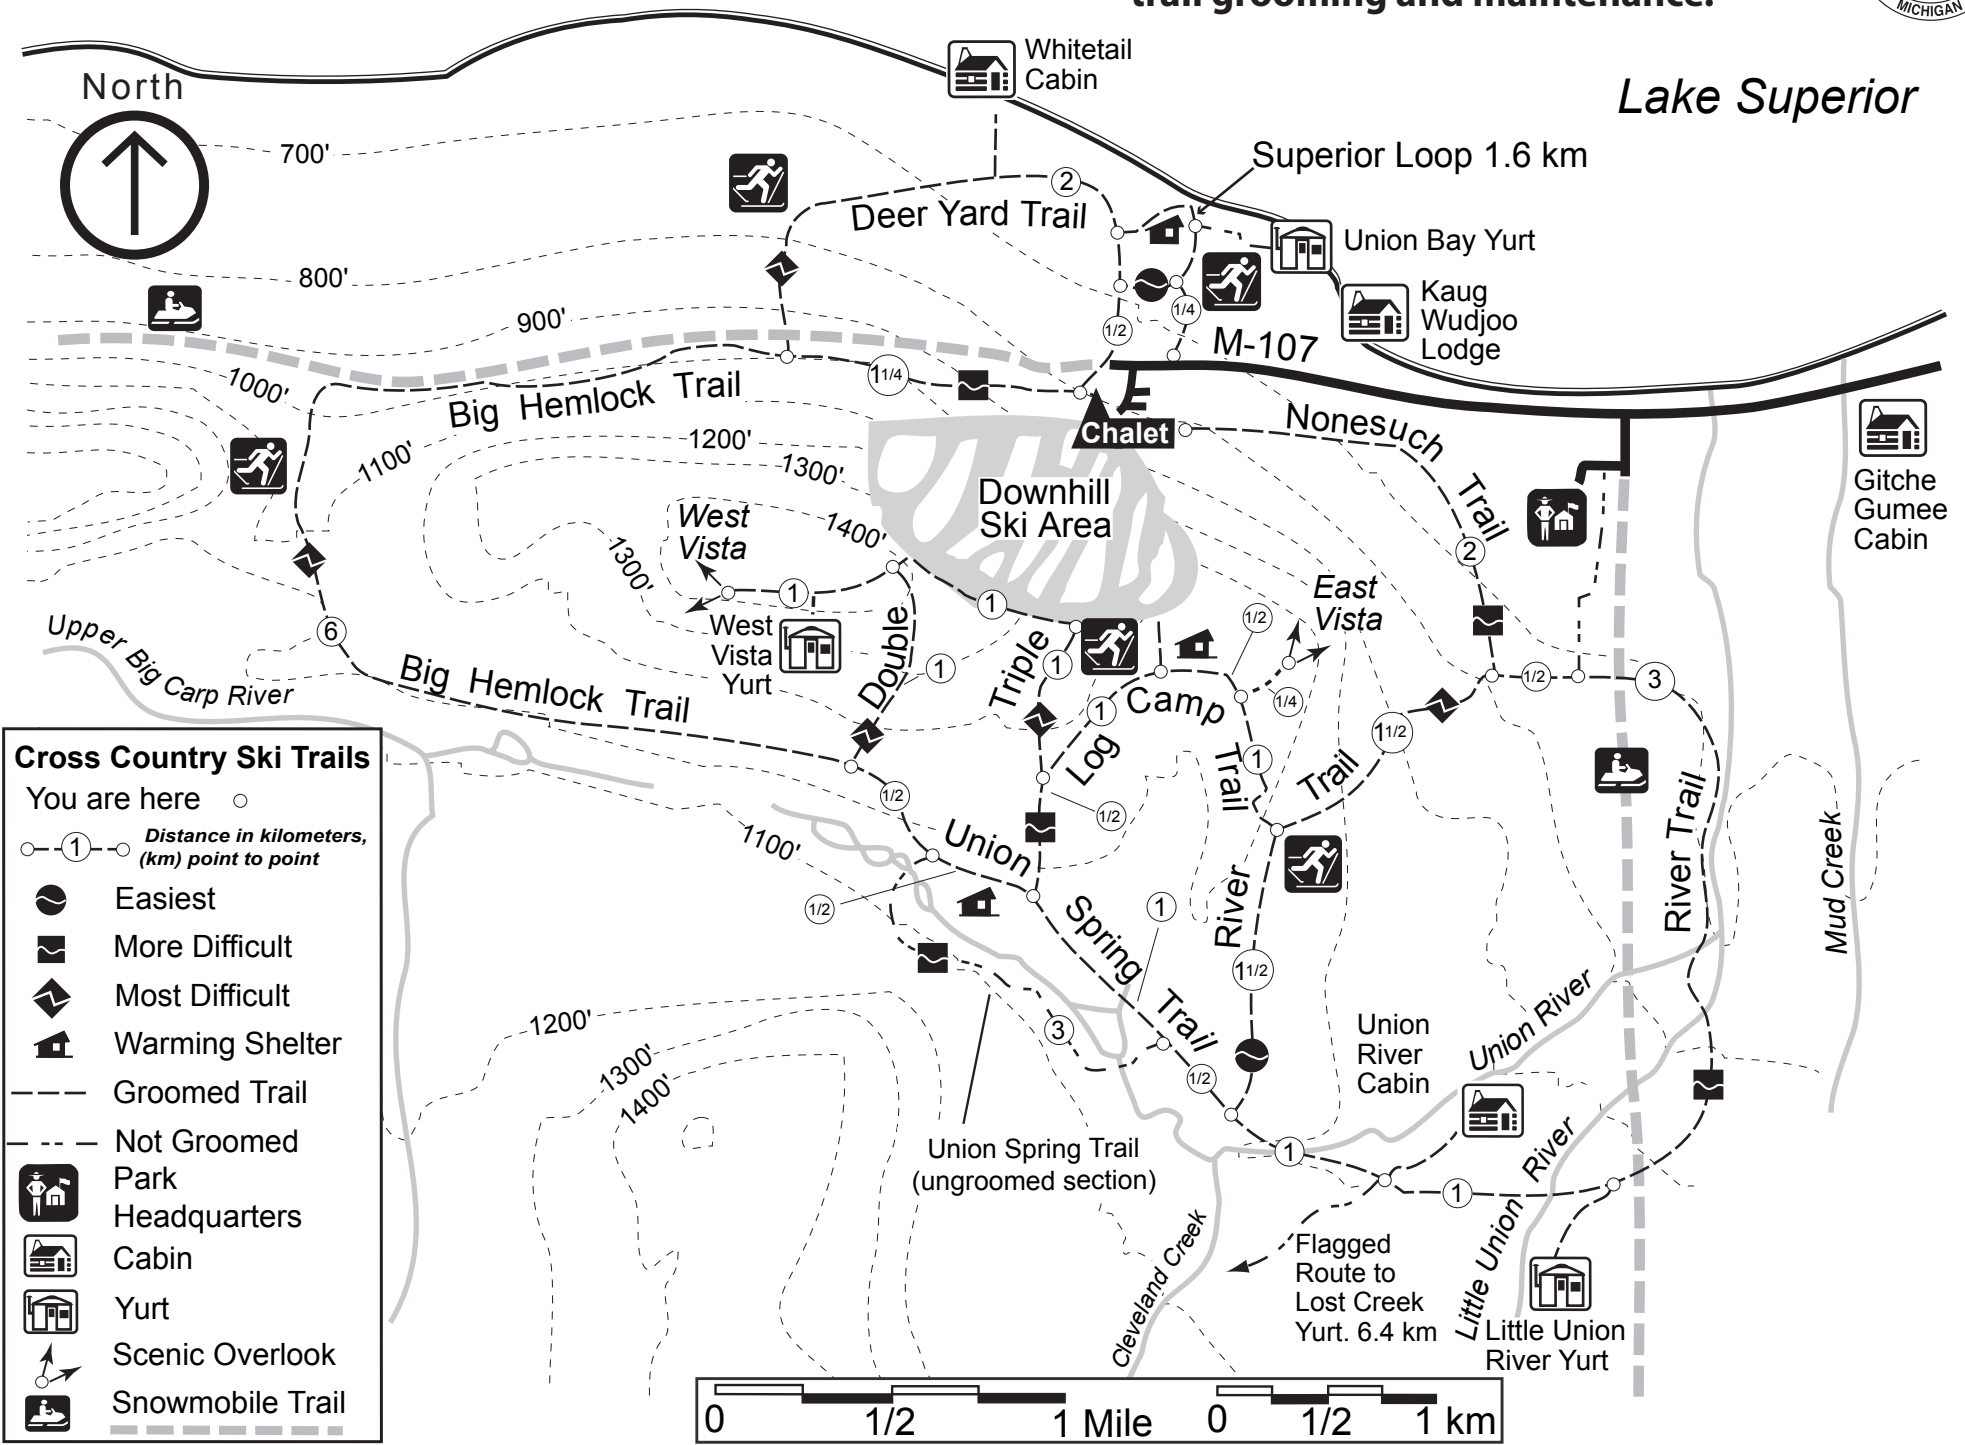

Porcupine Mountains Wilderness State Park

Cross Country Ski Trails

Donations for trail use encouraged.
 Donations will be used to help continue trail grooming and maintenance.

Cross Country Ski Trails

You are here ○

① Distance in kilometers, (km) point to point

- Easiest
- More Difficult
- ◆ Most Difficult
- 🏠 Warming Shelter
- Groomed Trail
- - - Not Groomed
- 🏞️ Park
- 🏠 Headquarters
- 🏠 Cabin
- 🏠 Yurt
- 👁️ Scenic Overlook
- 🚙 Snowmobile Trail

Contour Interval = 100 feet

Lake Superior