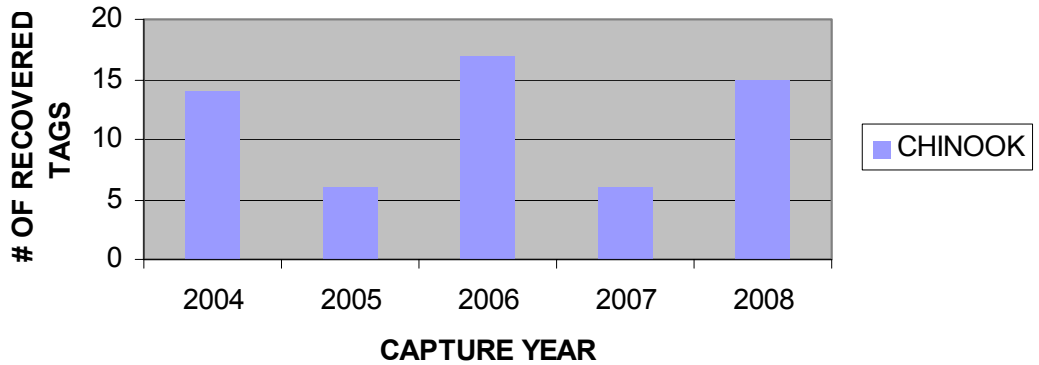

OF CODED WIRE TAGS (CWT) RECOVERED NEAR FAIRPORT BY SPECIES

CWT CHINOOK SALMON RECOVERED NEAR FAIRPORT BY AGE BY AGE AND CAPTURE YEAR

STOCKING LOCATIONS OF CWT CHINOOK SALMON RECOVERED NEAR FAIRPORT BY CAPTURE YEAR