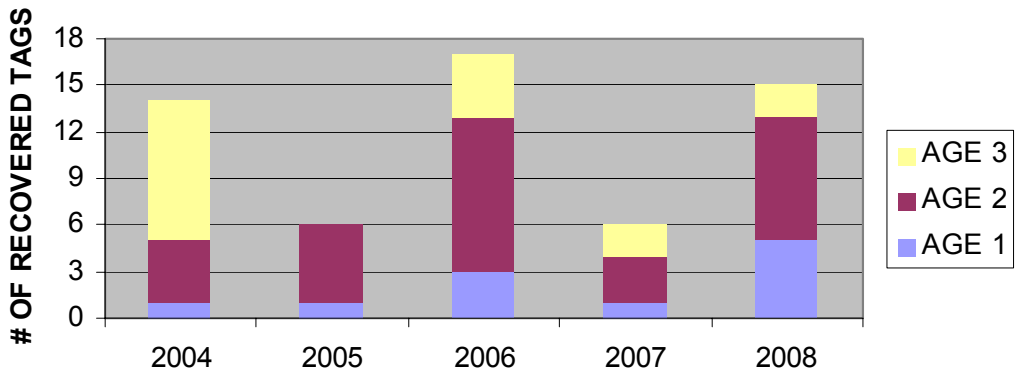

OF CODED WIRE TAGS (CWT) RECOVERED NEAR FAIRPORT BY SPECIES

CWT CHINOOK SALMON RECOVERED NEAR FAIRPORT BY AGE BY AGE AND CAPTURE YEAR

STOCKING LOCATIONS OF CWT CHINOOK SALMON RECOVERED NEAR FAIRPORT BY CAPTURE YEAR