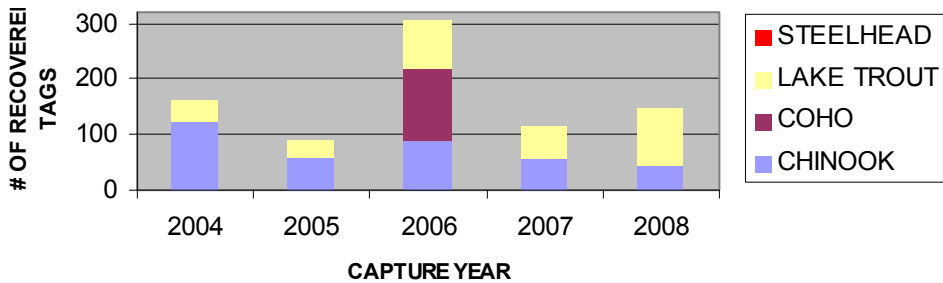

### # OF CODED WIRE TAGS (CWT) RECOVERED NEAR GRAND HAVEN BY SPECIES

### CWT CHINOOK SALMON RECOVERED NEAR GRAND HAVEN BY AGE AND CAPTURE YEAR