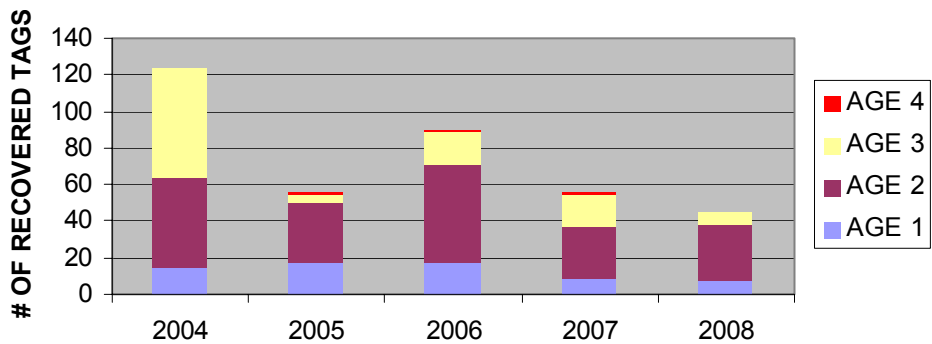

### # OF CODED WIRE TAGS (CWT) RECOVERED NEAR GRAND HAVEN BY SPECIES

### CWT CHINOOK SALMON RECOVERED NEAR GRAND HAVEN BY AGE AND CAPTURE YEAR