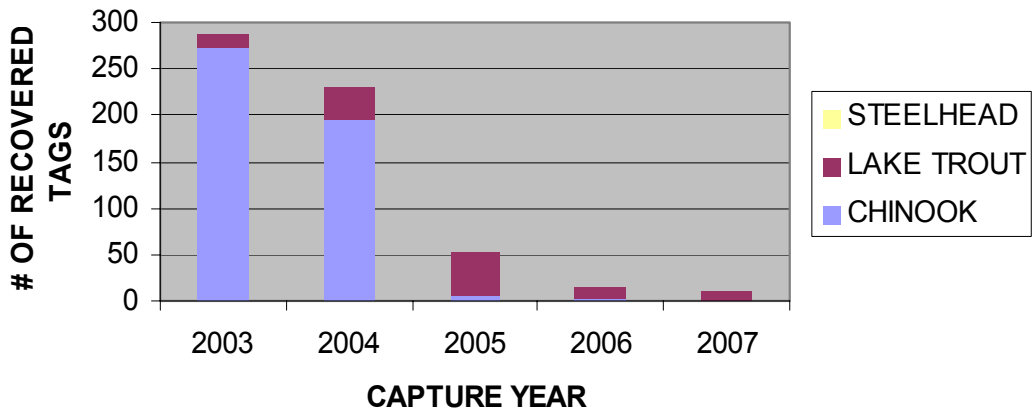

### # OF CODED WIRE TAGS (CWT) RECOVERED NEAR HARRISVILLE BY SPECIES

### CHINOOK SALMON (CHS) CWT RECOVERED NEAR HARRISVILLE BY AGE AND CAPTURE YEAR