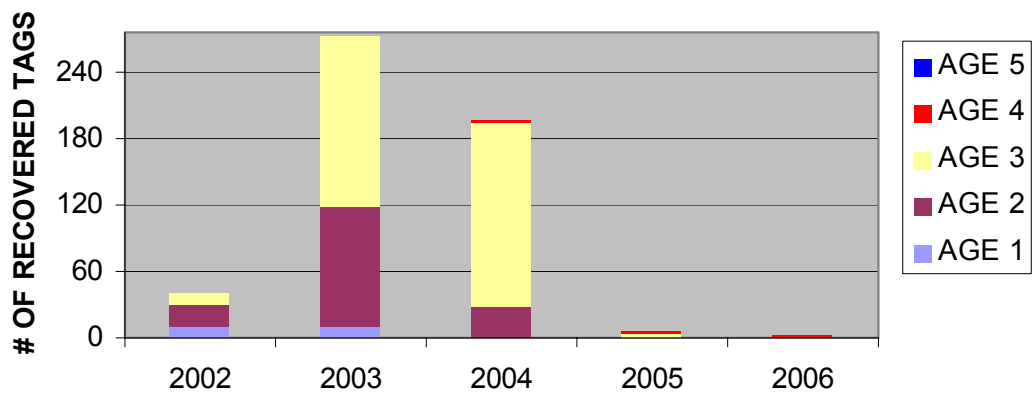

### # OF CODED WIRE TAGS (CWT) RECOVERED NEAR HARRISVILLE BY SPECIES

### CHINOOK SALMON (CHS) CWT RECOVERED NEAR HARRISVILLE BY AGE AND CAPTURE YEAR