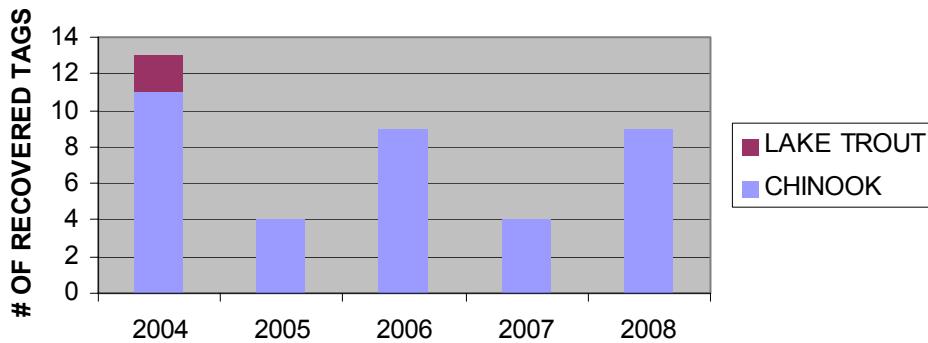

### # OF CODED WIRE TAGS (CWT) RECOVERED NEAR MANISTIQUE BY SPECIES

### CWT CHINOOK SALMON RECOVERED NEAR MANISTIQUE BY AGE AND CAPTURE YEAR