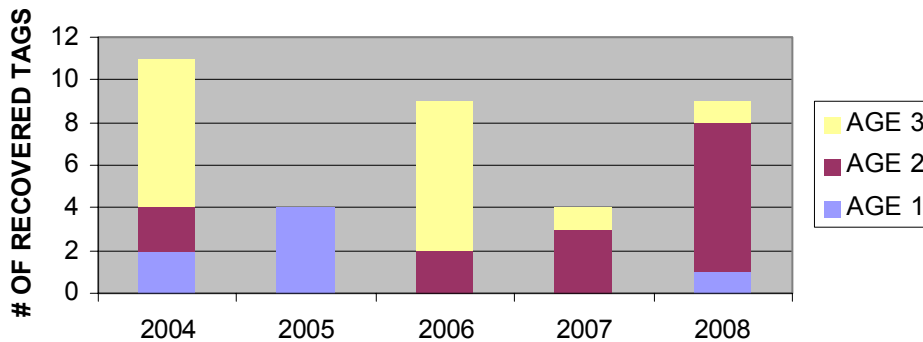

### # OF CODED WIRE TAGS (CWT) RECOVERED NEAR MANISTIQUE BY SPECIES

### CWT CHINOOK SALMON RECOVERED NEAR MANISTIQUE BY AGE AND CAPTURE YEAR