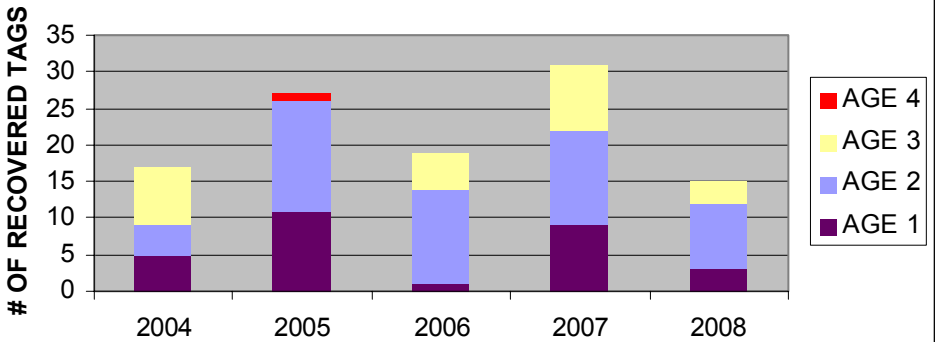

### # OF CODED WIRE TAG (CWT) RECOVERED NEAR MENOMINEE BY SPECIES

### CWT CHINOOK SALMON RECOVERED NEAR MENOMINEE BY AGE AND CAPTURE YEAR