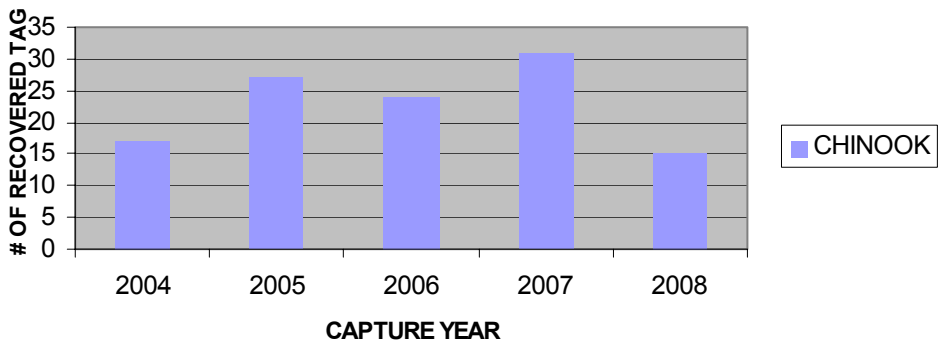

### # OF CODED WIRE TAG (CWT) RECOVERED NEAR MENOMINEE BY SPECIES

### CWT CHINOOK SALMON RECOVERED NEAR MENOMINEE BY AGE AND CAPTURE YEAR