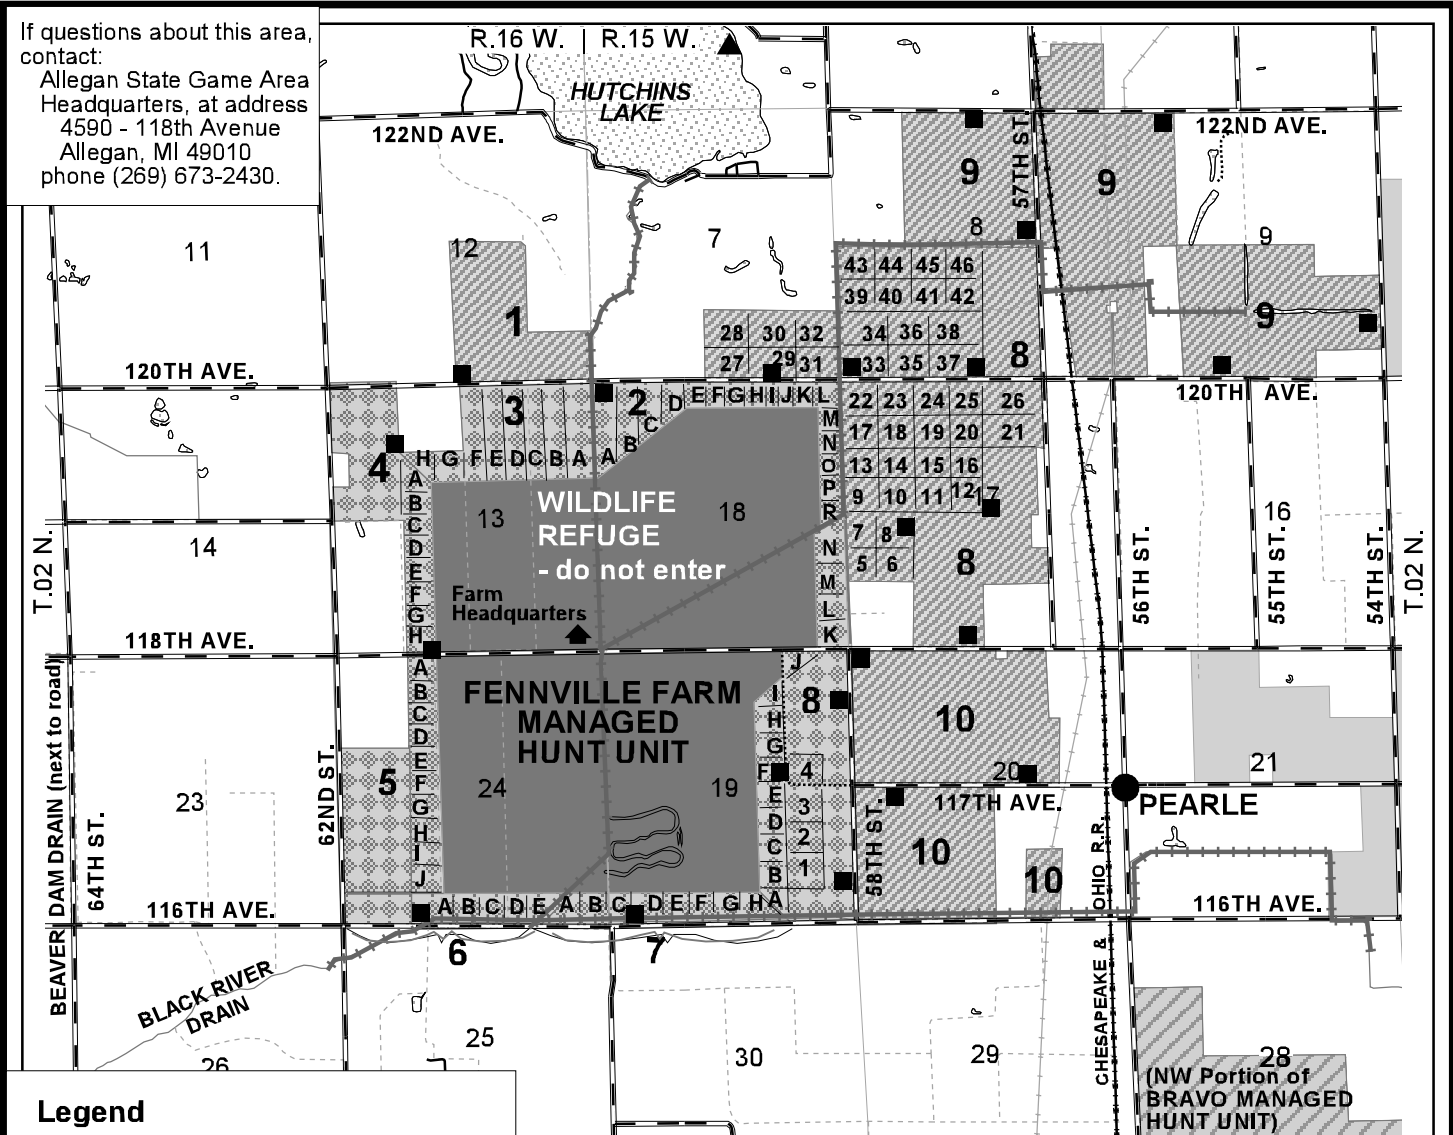

MICHIGAN DEPARTMENT OF NATURAL RESOURCES

FENVILLE FARM MANAGED HUNT UNIT OF ALLEGAN STATE GAME AREA

ALLEGAN COUNTY, MICHIGAN

Great Lakes,
Great Times,
Great Outdoors!
www.michigan.gov/dnr

If questions about this area, contact:
Allegan State Game Area Headquarters, at address
4590 - 118th Avenue
Allegan, MI 49010
phone (269) 673-2430.

Legend

- State Game Area
- Managed Hunting Zones 1, 9, 10, and those portions of 8 in sections 7, 8 & 17 of T02N R15W (Clyde Twp.). Special permit requirements exist - see map back or contact office. Use of dogs allowed.
- Managed Hunting Zones 2 to 7, and those portions of 8 in section 18 & 19 of T02N R15W (Clyde Twp.) Special permit requirements exist - see map back or contact office. Use Dogs While Waterfowl Hunting ONLY
- Wildlife Refuge - DO NOT ENTER
- Area Headquarters
- Parking Area
- Public Boat Access / Launch
- Dike & Ditch Areas
CAUTION - Always use care when near all water areas - water levels can vary with season & rainfall.
- State/Federal Highway
- County Road
- Street / Local Road
- Two-Track / Trail
- Railroads
- Pipelines
- Power Line Utilities
Note: Pipeline and Utilities right-of-ways are not open to the public.
- Township-Range-Section Lines - Sections numbered (1-36) near center
- Lakes / Ponds / Water
- Perennial Stream / Waterways
- Intermittent Stream / Drainage

Off Road Vehicle (ORV) use is unlawful at Allegan State Game Area. No ORVs!

Portions of this area designated Watchable Wildlife viewing areas.

For more information on this and other areas, contact DNR offices or visit on the internet at: <http://www.michigan.gov/dnr>

Hunter Monies Made This Area Possible

DNR-Wildlife Map - area 030103 (Rev. 10/14/2009 -MLS)