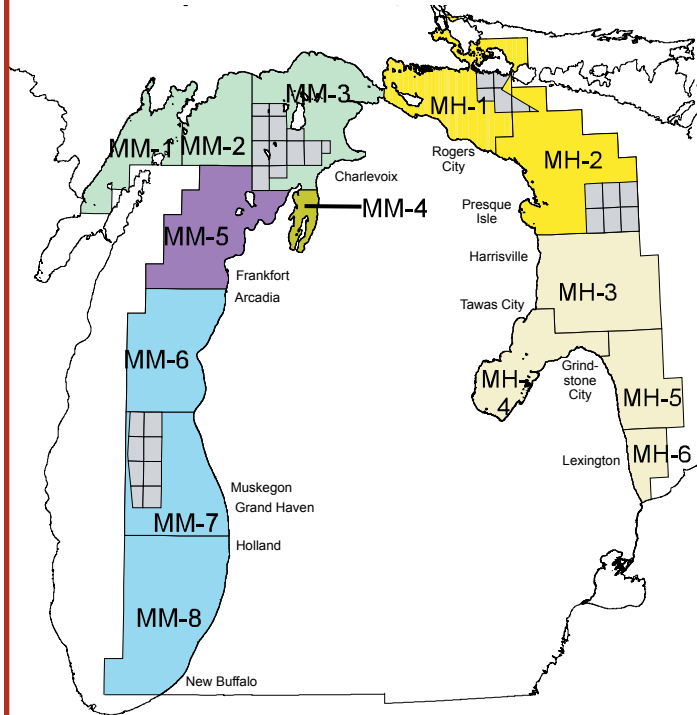

Lake Trout Management Units and Refuges

For a complete description of refuge and management unit boundaries, see FO-200 available online or at any DNR Operations Service Center.

Legend

- Lake Trout Refuge
- Note: All refuges are closed to lake trout harvest.